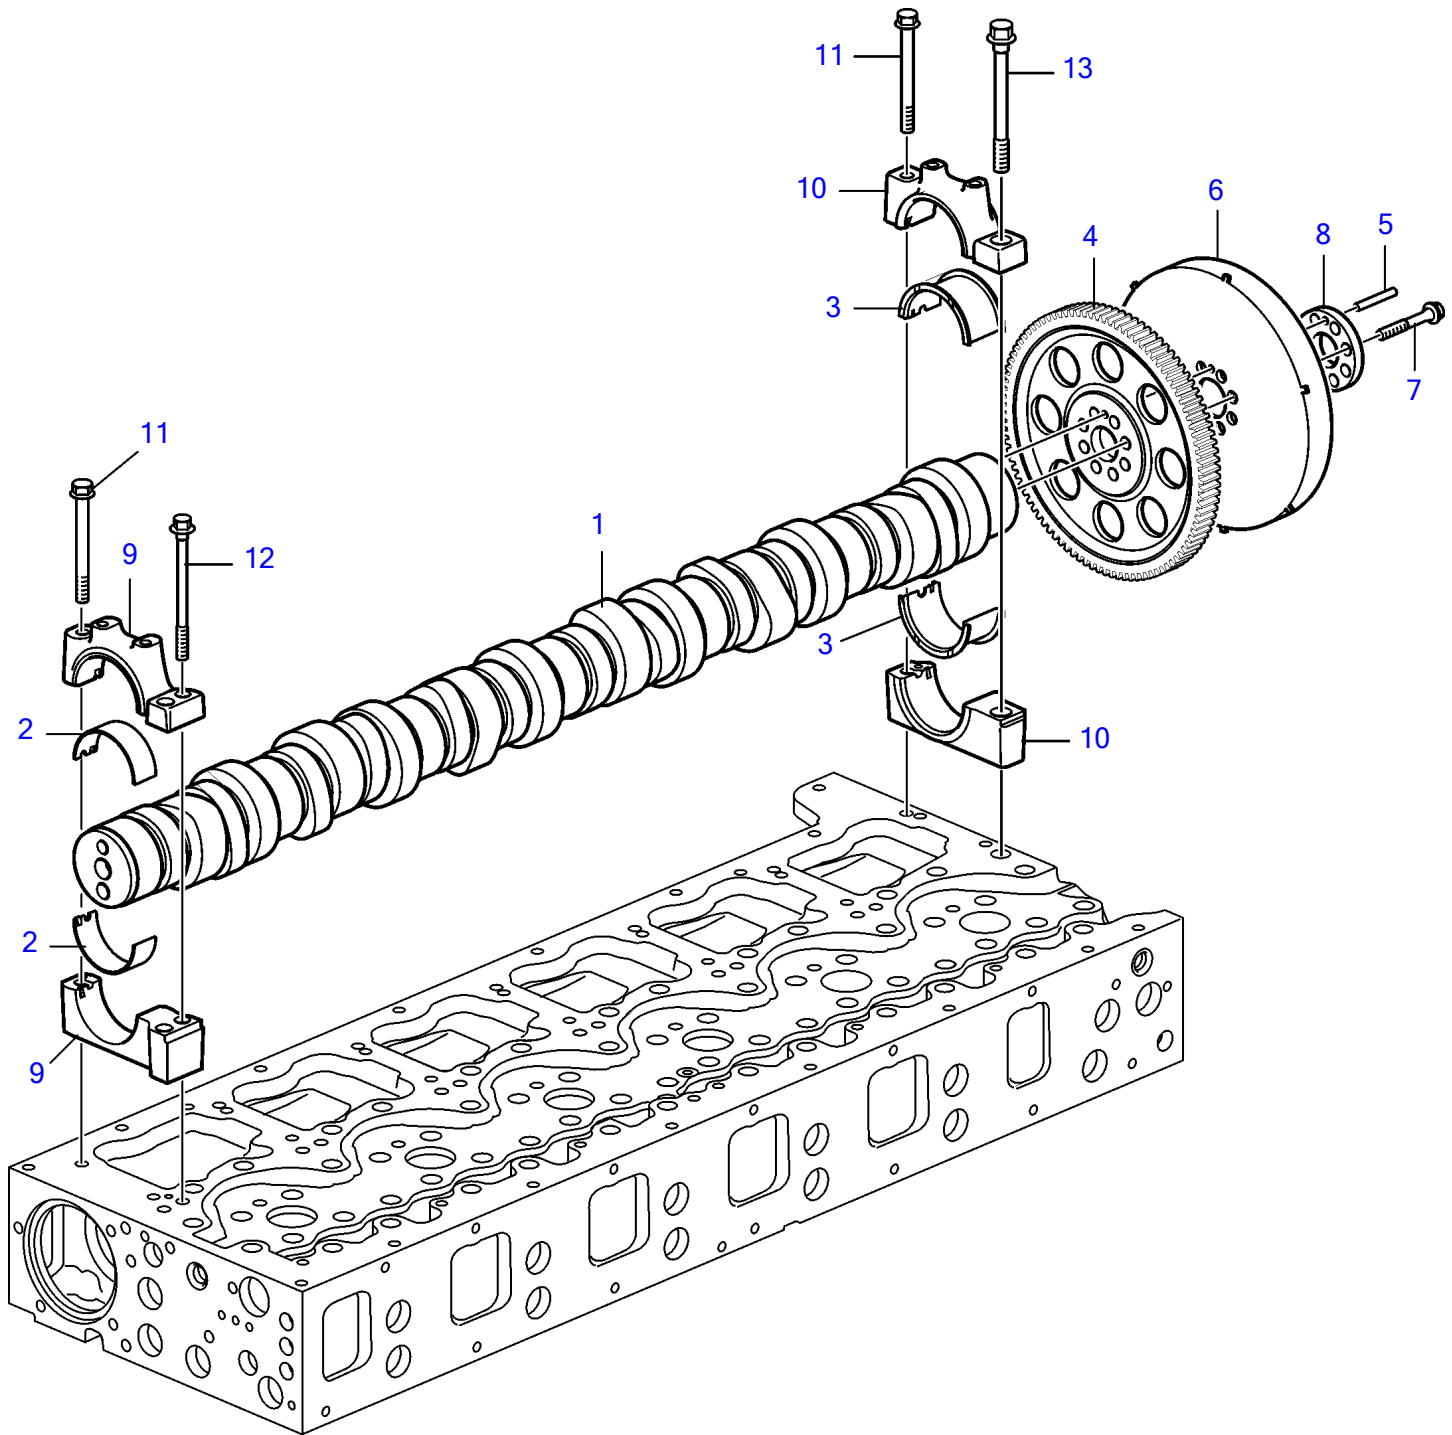

D13B-B MP, D13B-D MP

24274

D13B-B MP, D13B-D MP

REF	PART NO.	QTY	DESCRIPTION	NOTES
1	40005489	1	Camshaft	
2	20999623	6	Camshaft bearing kit	Std, Cylinder 1-6
3	20950651	1	Bearing shell	Std, Rear
4	20891469	1	Gear	
5		1	• Pin	
6	21004214	1	Vibration damper	
7	8192804	8	Screw	
8	20878608	1	Spacer	
9		6	• Bearing housing, front	
10		1	• Bearing housing, rear	
11	975105	7	Flange screw	
12	20537512	12	Flange screw	
13	20412482	1	Flange screw	