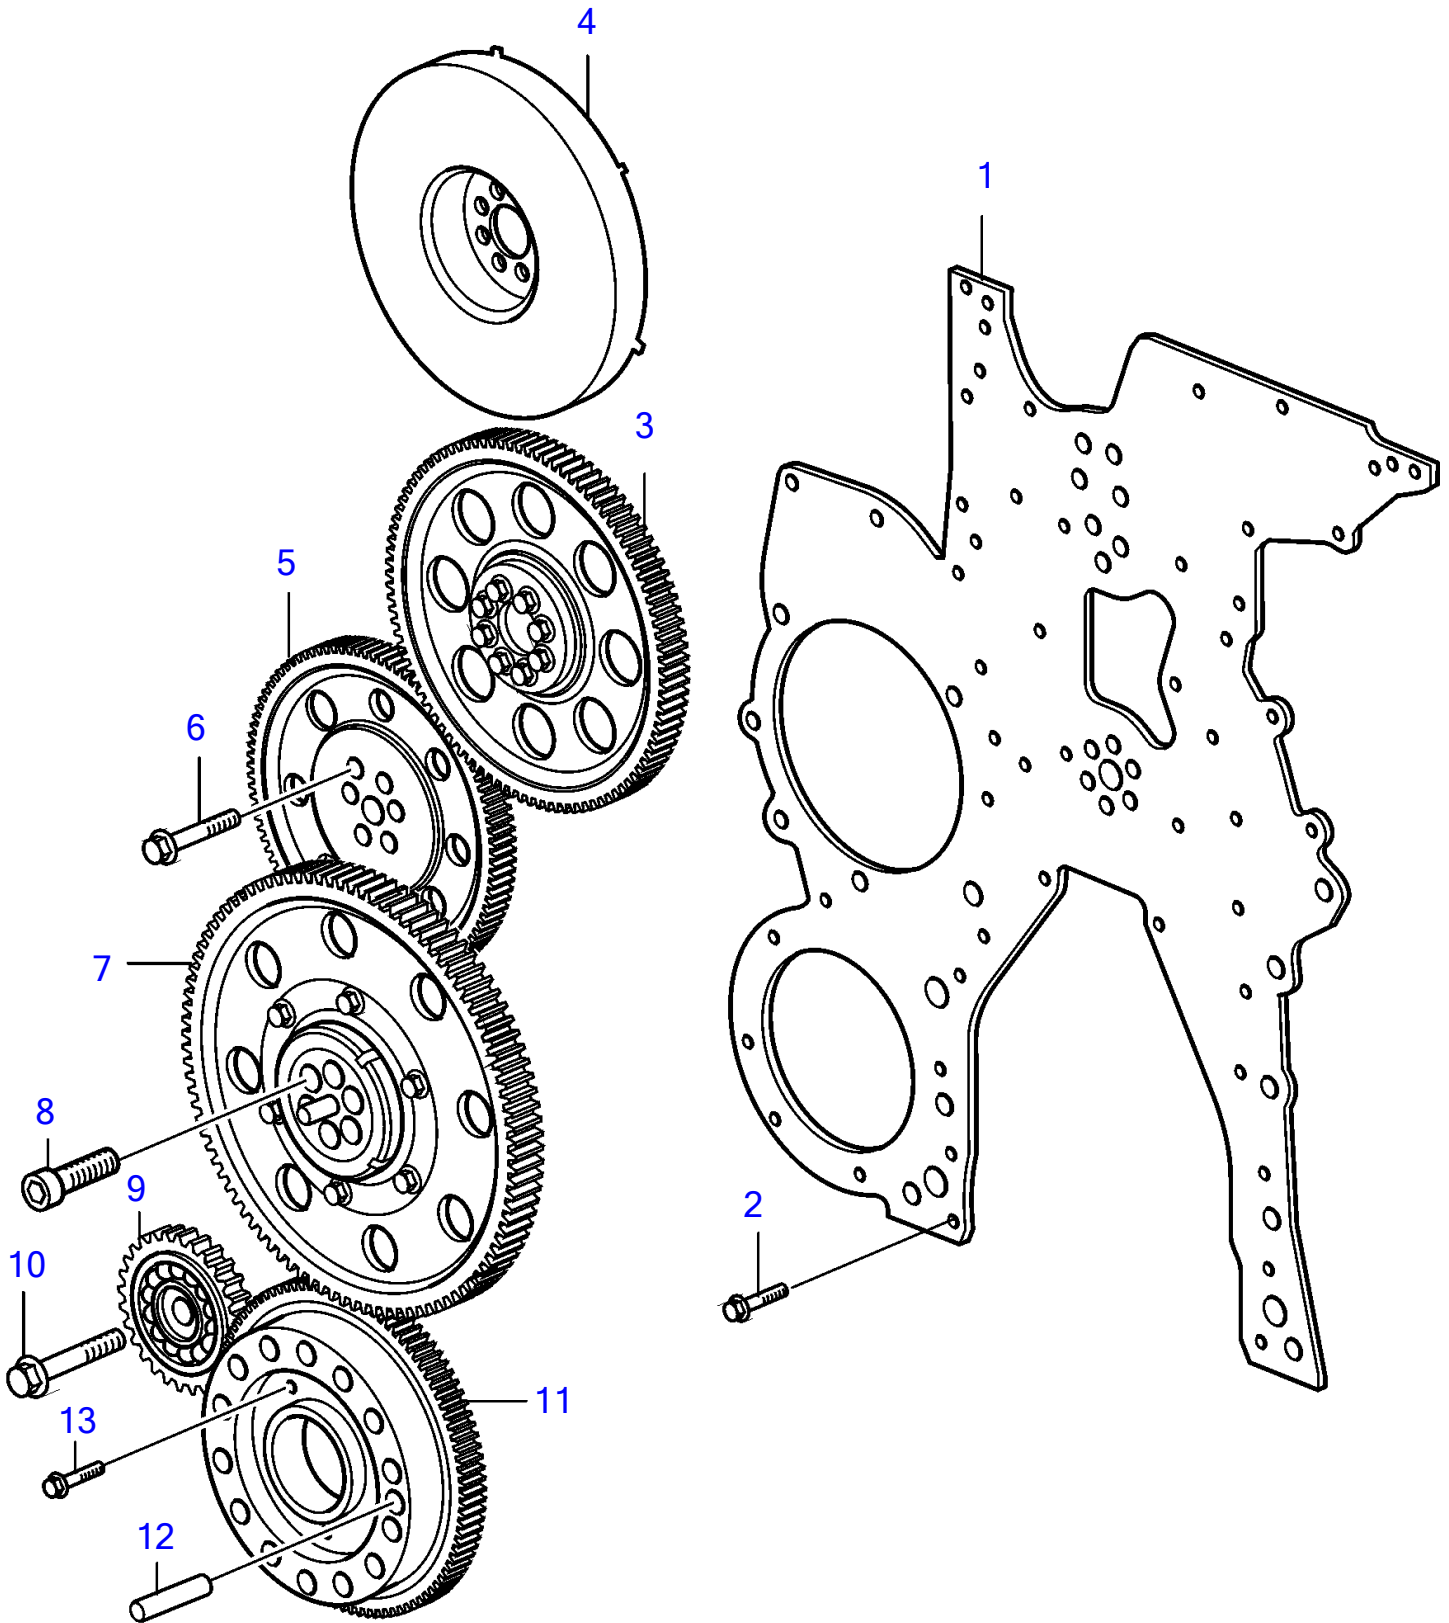

D13B-F MG

24917

D13B-F MG

REF	PART NO.	QTY	DESCRIPTION	SEE SEC.
1	3886313	1	Timing gear plate	
2	945444	23	Flange screw	
3		1	Gear, camshaft	35677
				36106
4		1	Oscillation damper	35677
				36106
5	20850724	1	Idler gear, camshaft	
6	974615	6	Flange screw	
7	21057068	1	Idler gear	
8	20483919	6	Hex. socket screw	
9	21284769	1	Idler gear, power steering pump	
10	21050240	1	Flange screw	
11	20743004	1	Gear, crankshaft	
12	950656	1	Pin	
13	947760	2	Flange screw	