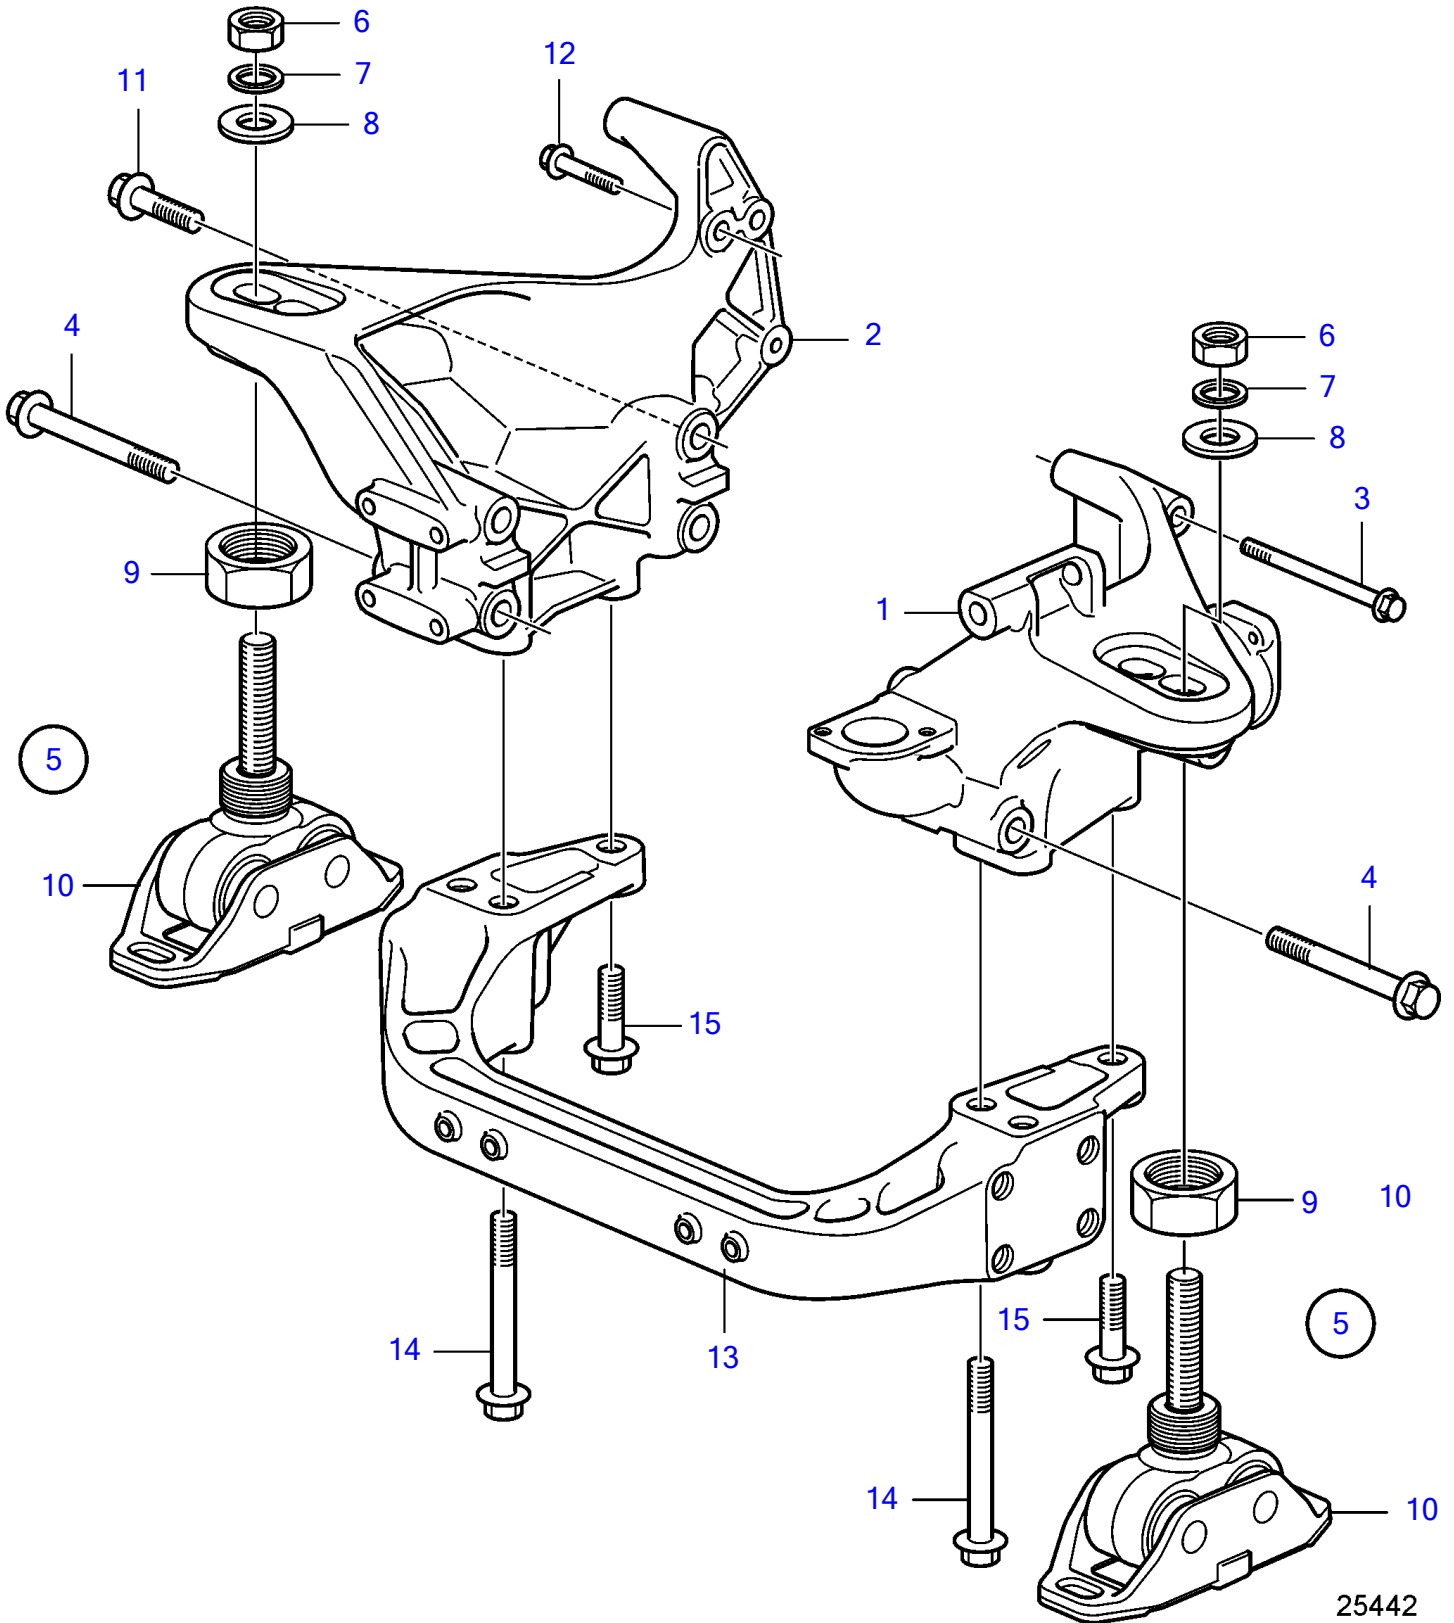

D13B-F MG

25442

D13B-F MG

REF	PART NO.	QTY	DESCRIPTION
1	21256248	1	Engine bracket
2	3889644	1	Engine bracket
3	975107	1	Flange screw
4	968902	6	Flange screw
5	21593939	2	Rubber cushion kit
6	955786	1	• Hexagon nut
7	847766	1	• Lock washer
8	120224	1	• Washer
9	3839409	1	• Nut
10	21593939	1	• Rubber cushion kit
11	975121	2	Flange screw
12	968163	2	Flange screw
13	3886317	1	Engine mountings
14	975130	4	Flange screw
15	975126	2	Flange screw