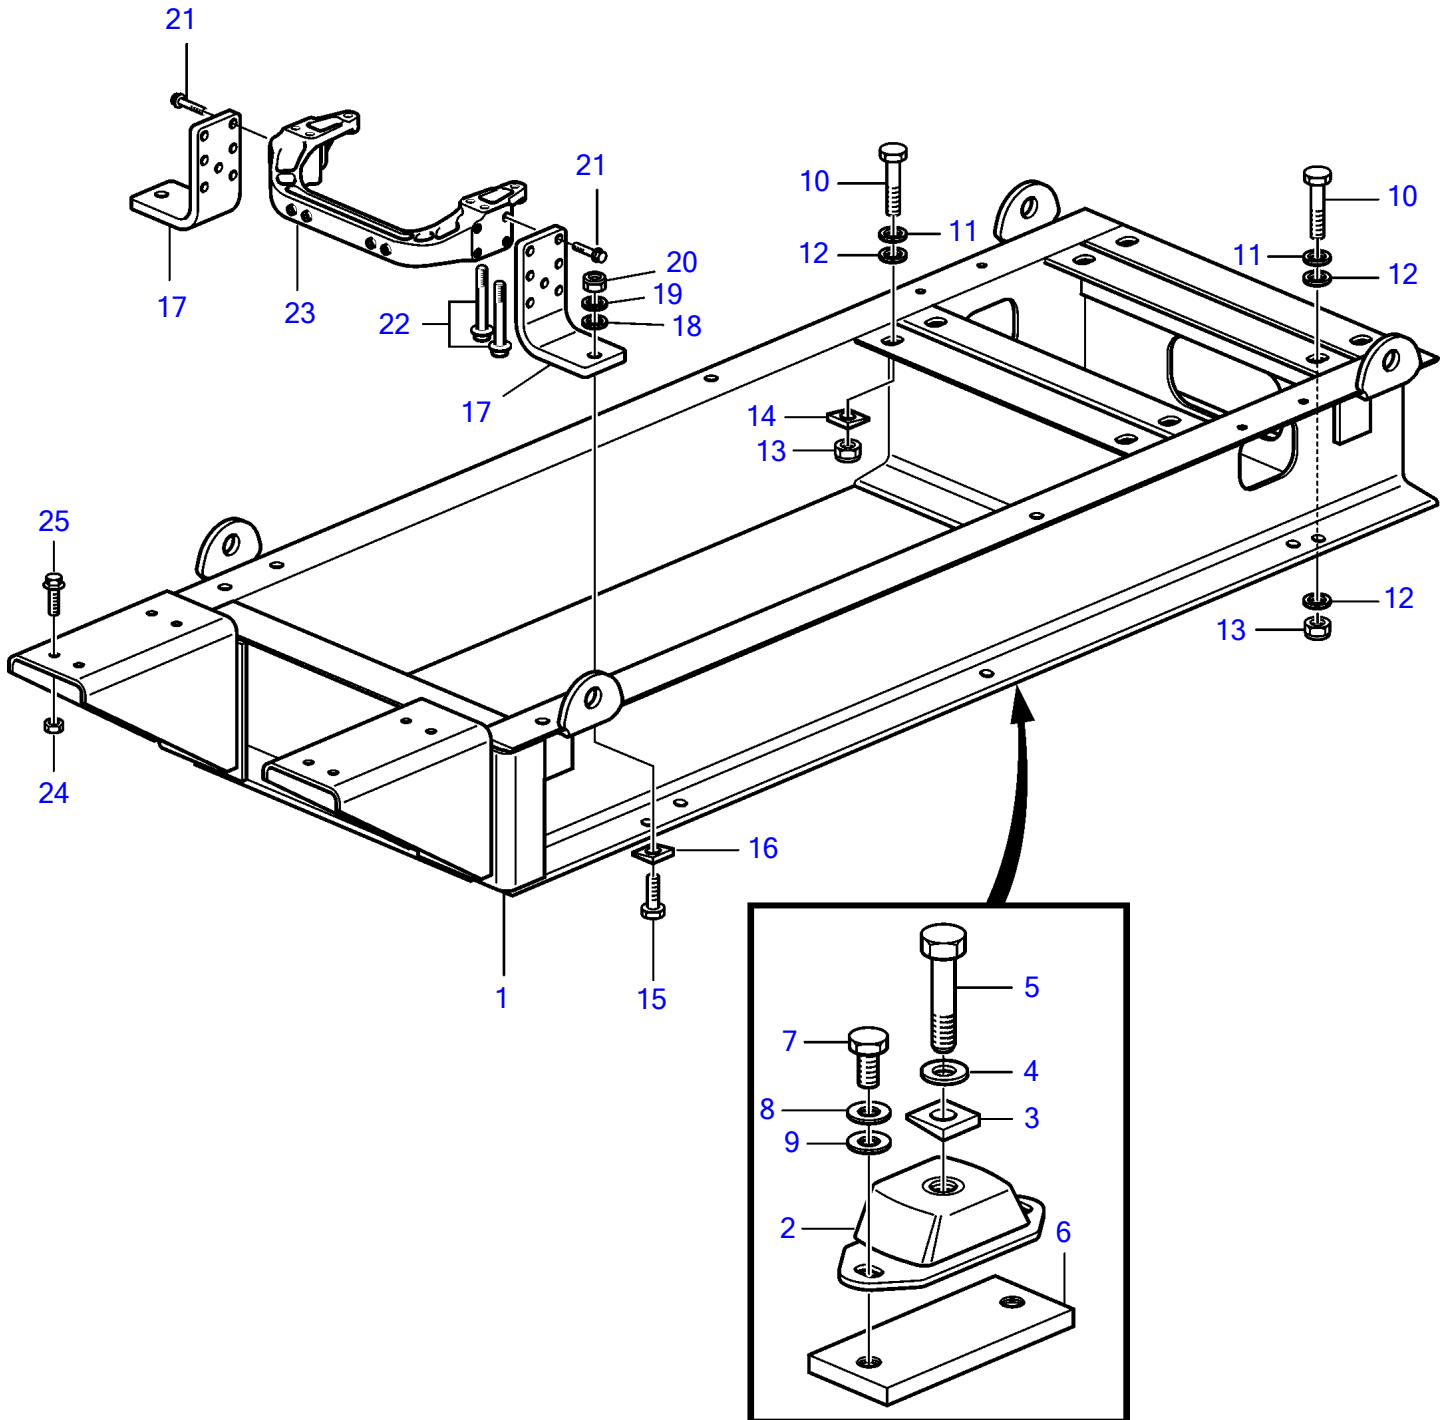

D13B-F MG

26073

D13B-F MG

REF	PART NO.	QTY	DESCRIPTION	NOTES
1		1	Frame	
2	862347	6	Rubber cushion	
3	18683	6	U-member washer	
4	941914	6	Spring washer	
5	955387	6	Hexagon screw	
6		6	Weld plate	
7	974427	12	Flange screw	
8	941912	12	Spring washer	
9	955900	12	Washer	
10	955411	4	Hexagon screw	Obsolete part
11	941917	4	Spring washer	
12	(955905)	6	Washer	Obsolete part
13	963096	4	Lock nut	Obsolete part
14	966183	2	U-member washer	
15	955390	2	Hexagon screw	
16	18683	2	U-member washer	
17	21341234	2	Engine mountings	
18	955903	2	Washer	
19	941914	2	Spring washer	
20	963111	2	Lock nut	
21	968435	16	Flange screw	
22	975130	4	Flange screw	
23	3886317	2	Engine mountings	
24	971099	8	Flange lock nut	
25	965191	8	Flange screw	