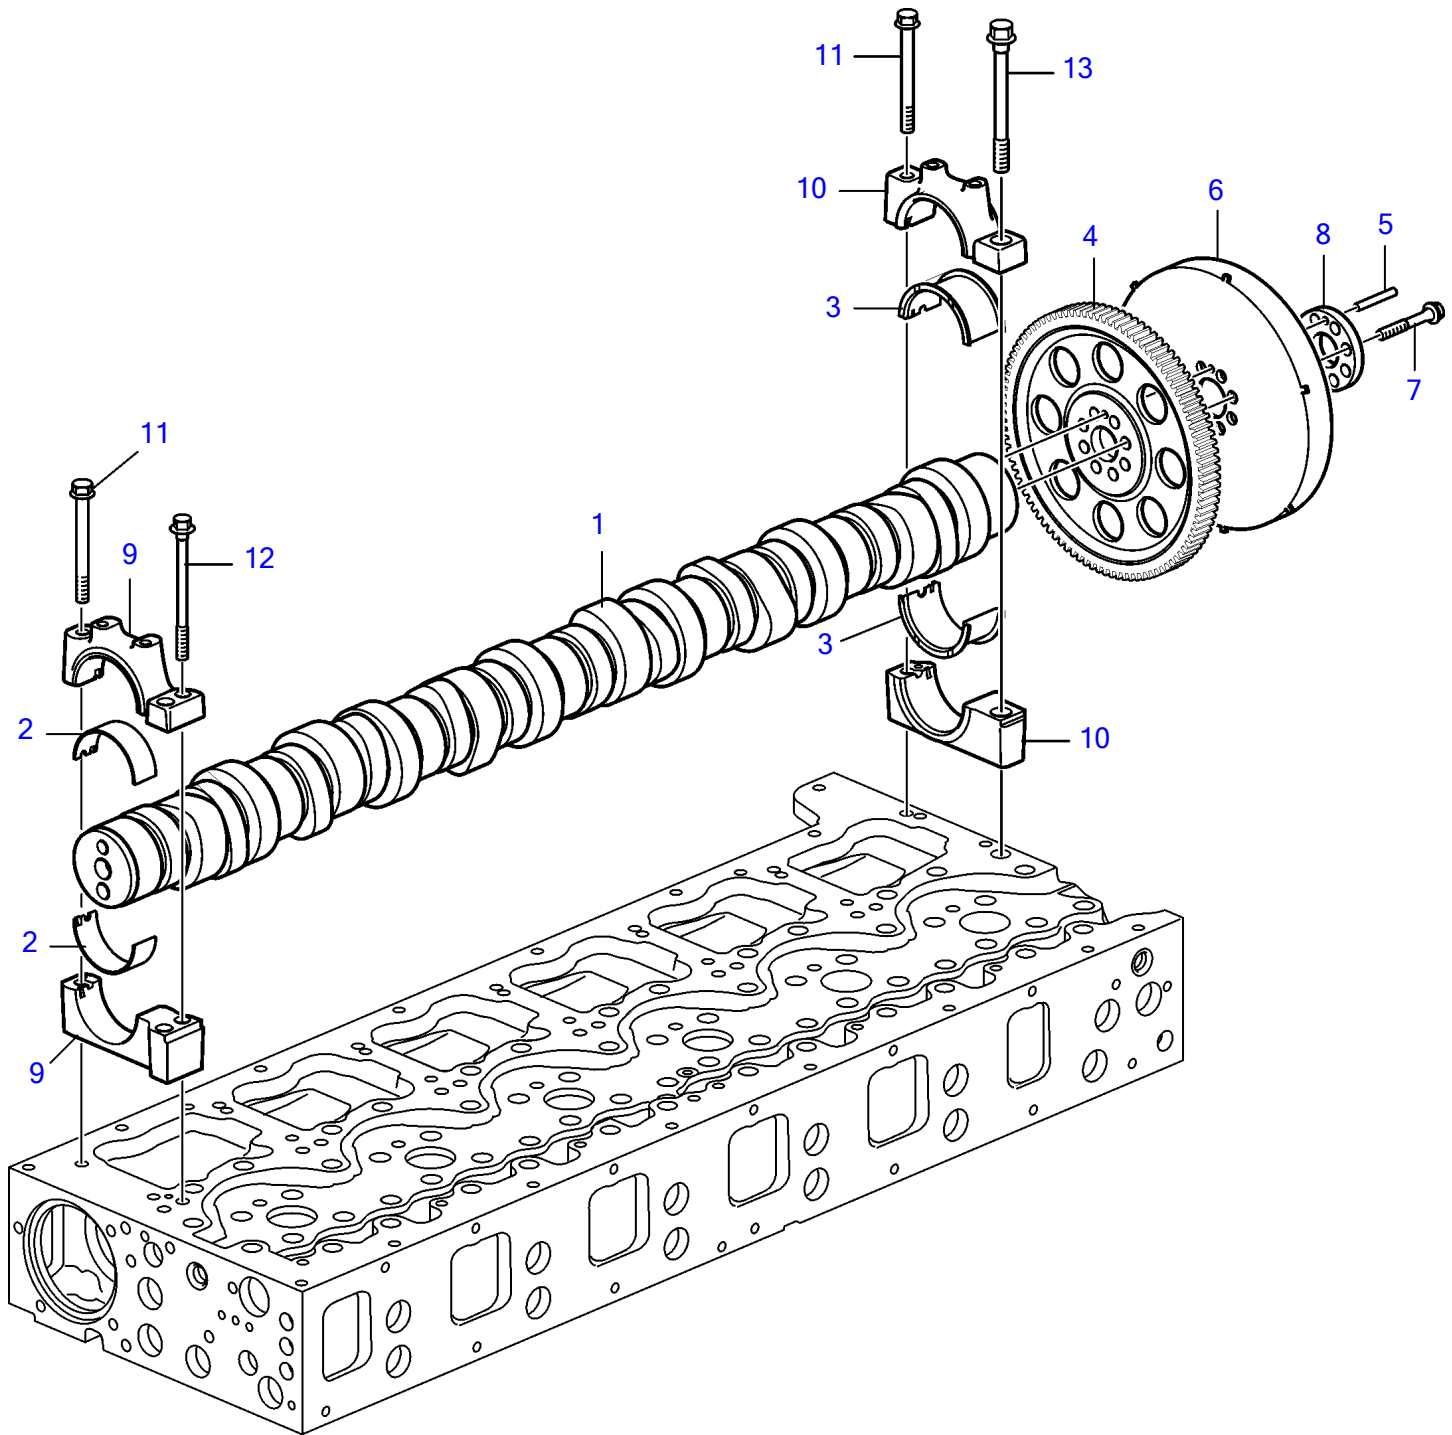

D13B-F MG

24274

D13B-F MG

REF	PART NO.	QTY	DESCRIPTION	NOTES
1	40005489	1	Camshaft	
2	20999623	6	Camshaft bearing kit	Std, Cylinder 1-6
3	20950651	1	Bearing shell	Std, Rear
4	20891469	1	Gear	
5		1	• Pin	
6	21004214	1	Vibration damper	
7	8192804	8	Screw	
8	20878608	1	Spacer	
9		6	• Bearing housing, front	
10		1	• Bearing housing, rear	
11	975105	7	Flange screw	
12	20537512	12	Flange screw	
13	20412482	1	Flange screw	