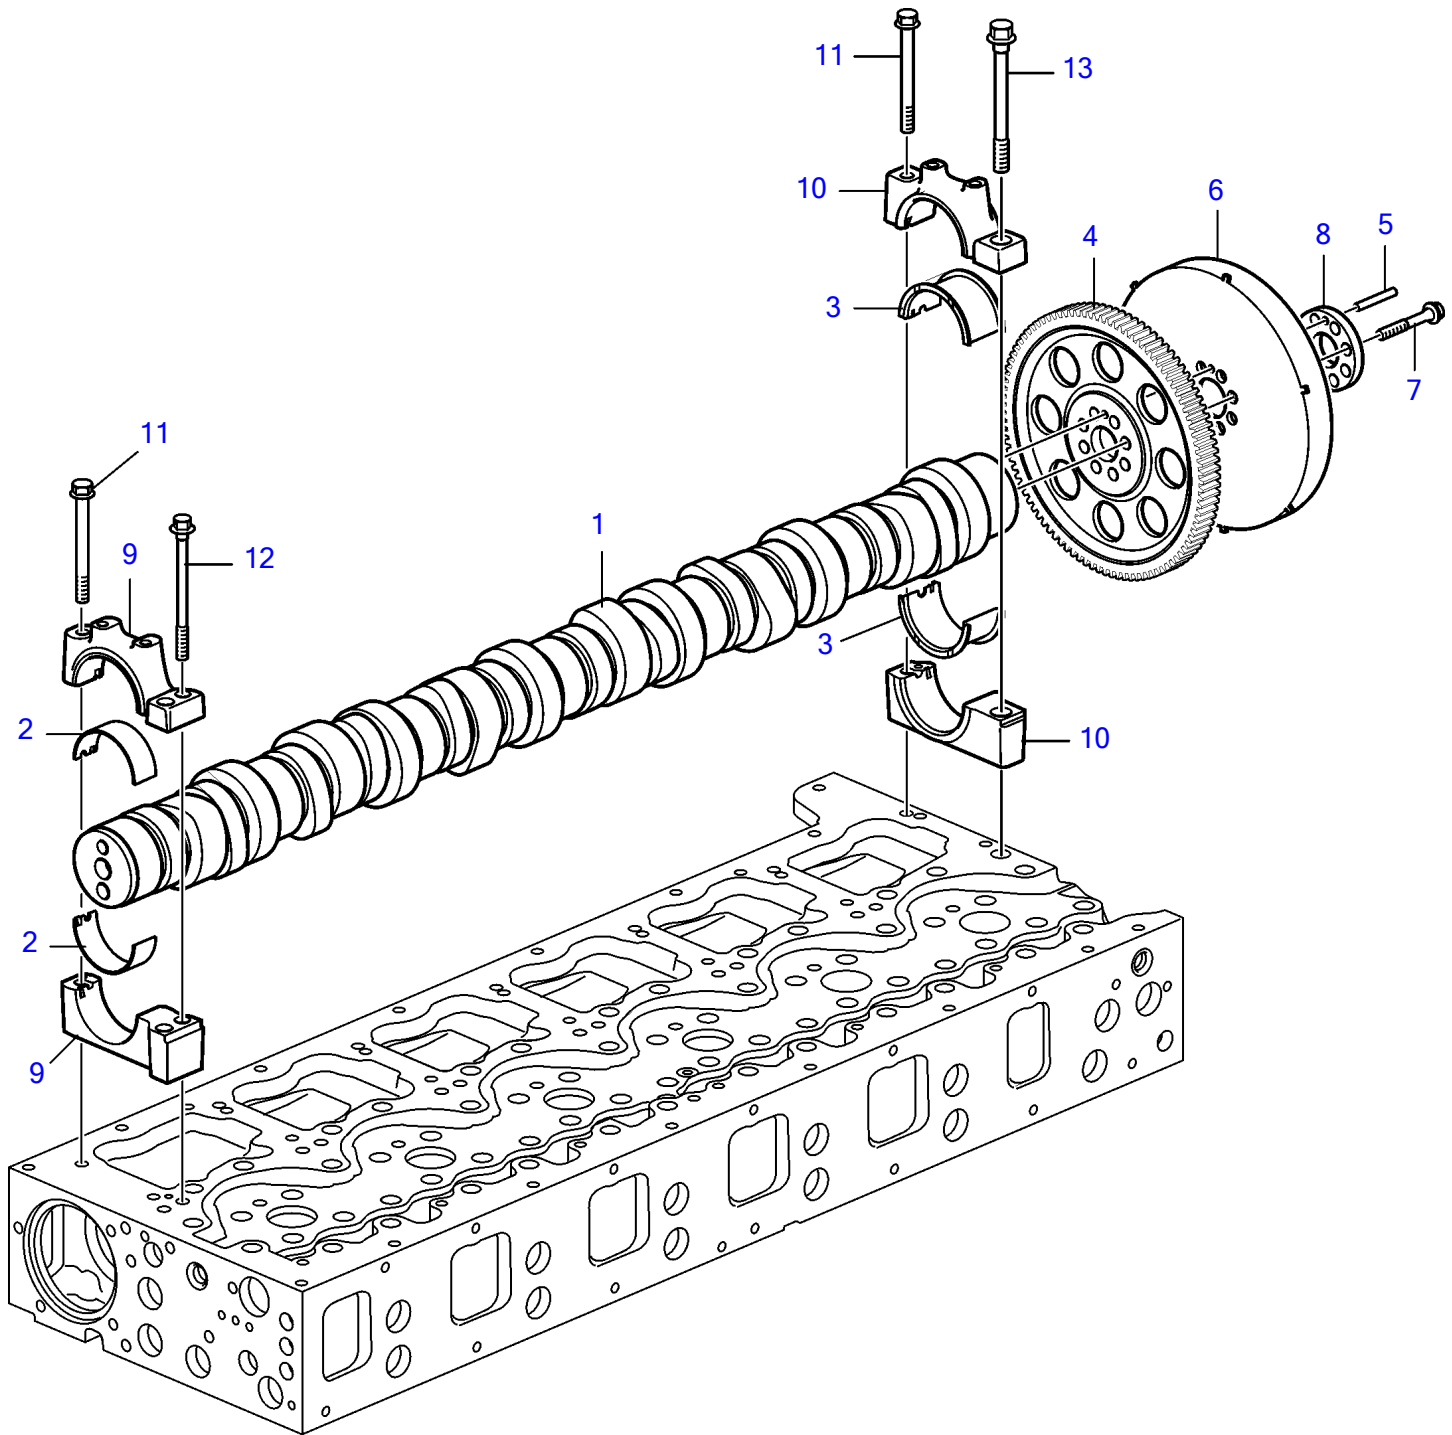

D13B-F MG

24274

D13B-F MG

REF	PART NO.	QTY	DESCRIPTION	NOTES
1	21154172	1	Camshaft	
2	20999623	6	Camshaft bearing kit	Std, Cylinder 1-6
3	20950651	1	Bearing shell	Std, Rear
4	21752320	1	Gear	
5		1	• Pin	
6	21004214	1	Vibration damper	
7	8192804	8	Screw	
8	20878608	1	Spacer	
9		6	• Bearing housing, front	
10		1	• Bearing housing, rear	
11	975105	7	Flange screw	
12	20537512	12	Flange screw	
13	20412482	1	Flange screw	