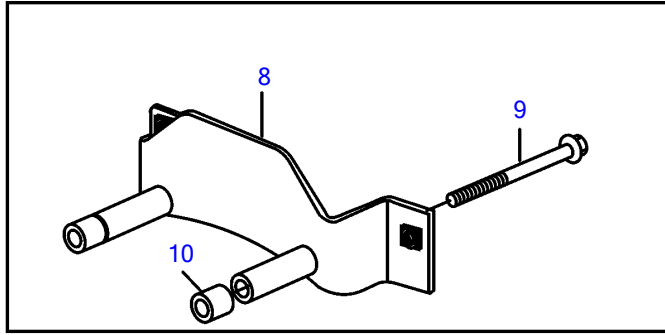

D13B-F MG

25970

D13B-F MG

REF	PART NO.	QTY	DESCRIPTION	SEE SEC.
1	21167147	1	Sea water pump	
			.	
			.	9909
2	1556905	1	Sealing ring	
3	1546531	1	Lock brace	
4	946440	1	Flange screw	
5	21514386	1	Coolant pipe	
6	949850	2	Clamp	
7	946440	2	Flange screw	
8	21275337	1	Bracket	
9	969313	2	Flange screw	
10	855773	2	Spacer sleeve	
11		1	Sender	22344
12	11998	1	Gasket	
13	981749	1	Plug	
14	3808196	1	Hose	
15	961669	2	Hose clamp	
16	975675	1	O-ring	
17	21514503	1	Coolant pipe	
18	945444	2	Flange screw	