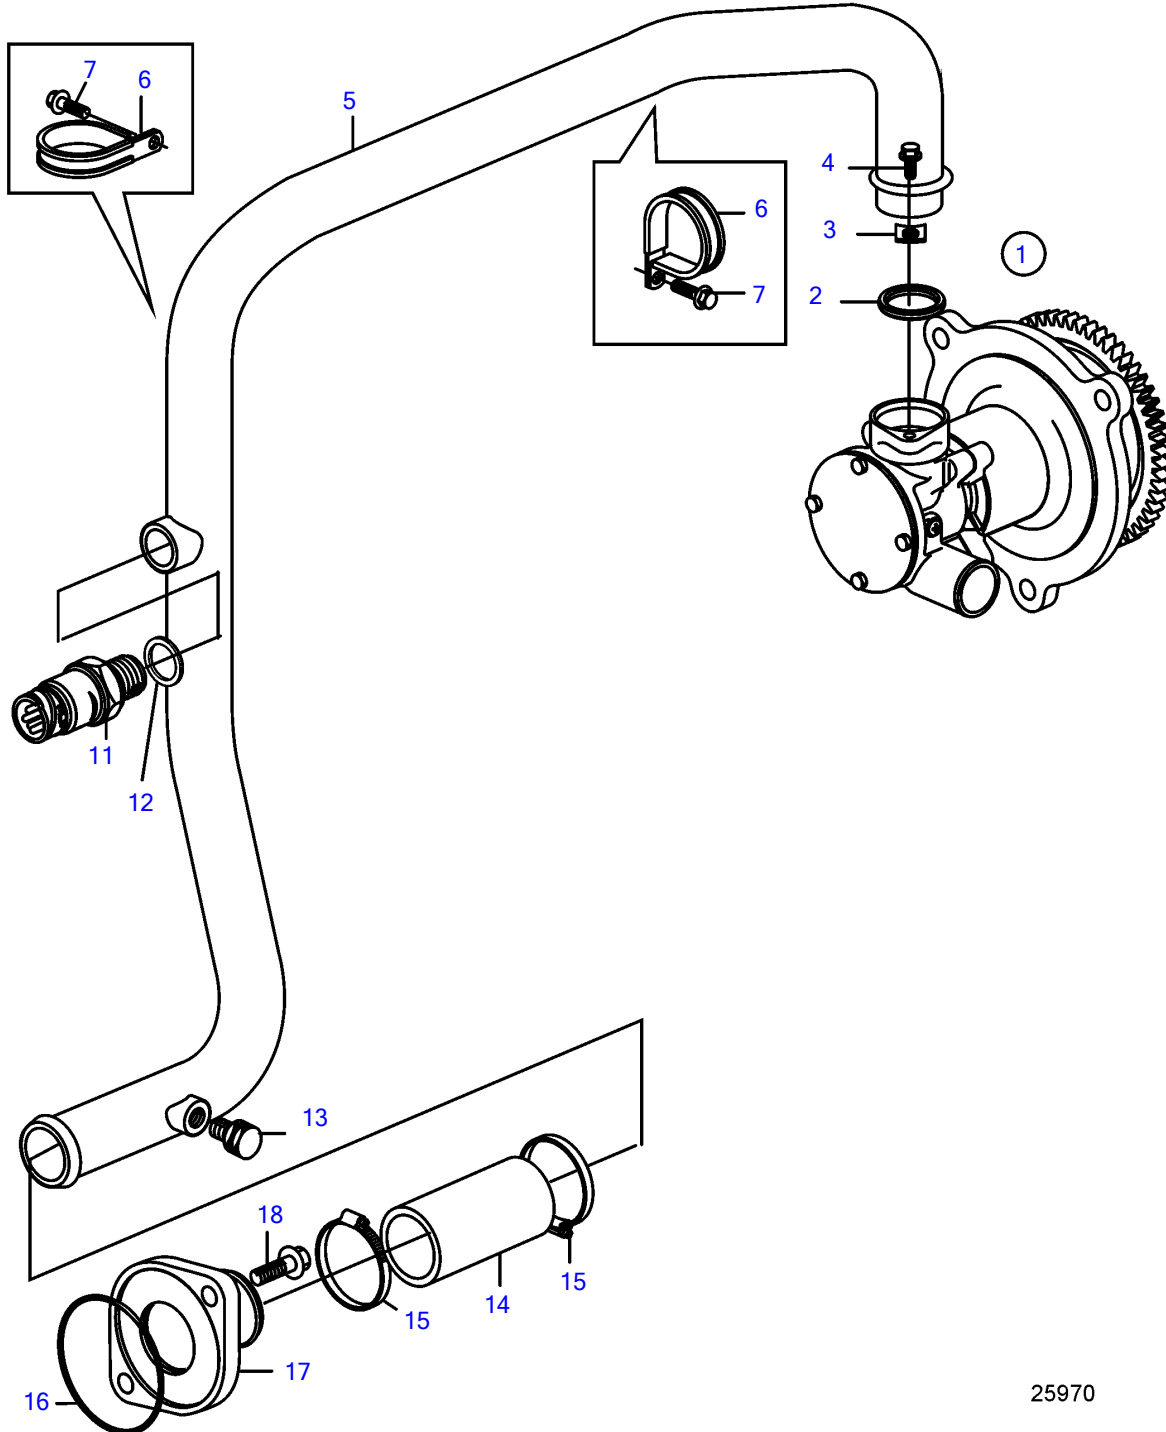

D13B-F MG

25970

D13B-F MG

REF	PART NO.	QTY	DESCRIPTION	SEE SEC.
1	21167147	1	Sea water pump	
			.	
			.	9909
2	1556905	1	Sealing ring	
3	1546531	1	Lock brace	
4	946440	1	Flange screw	
5	21514386	1	Coolant pipe	
6	949850	2	Clamp	
7	946440	2	Flange screw	
8	21275337	1	Bracket	
9	969313	2	Flange screw	
10	855773	2	Spacer sleeve	
11		1	Sender	22344
12	11998	1	Gasket	
13	981749	1	Plug	
14	3808196	1	Hose	
15	961669	2	Hose clamp	
16	975675	1	O-ring	
17	21514503	1	Coolant pipe	
18	945444	2	Flange screw	