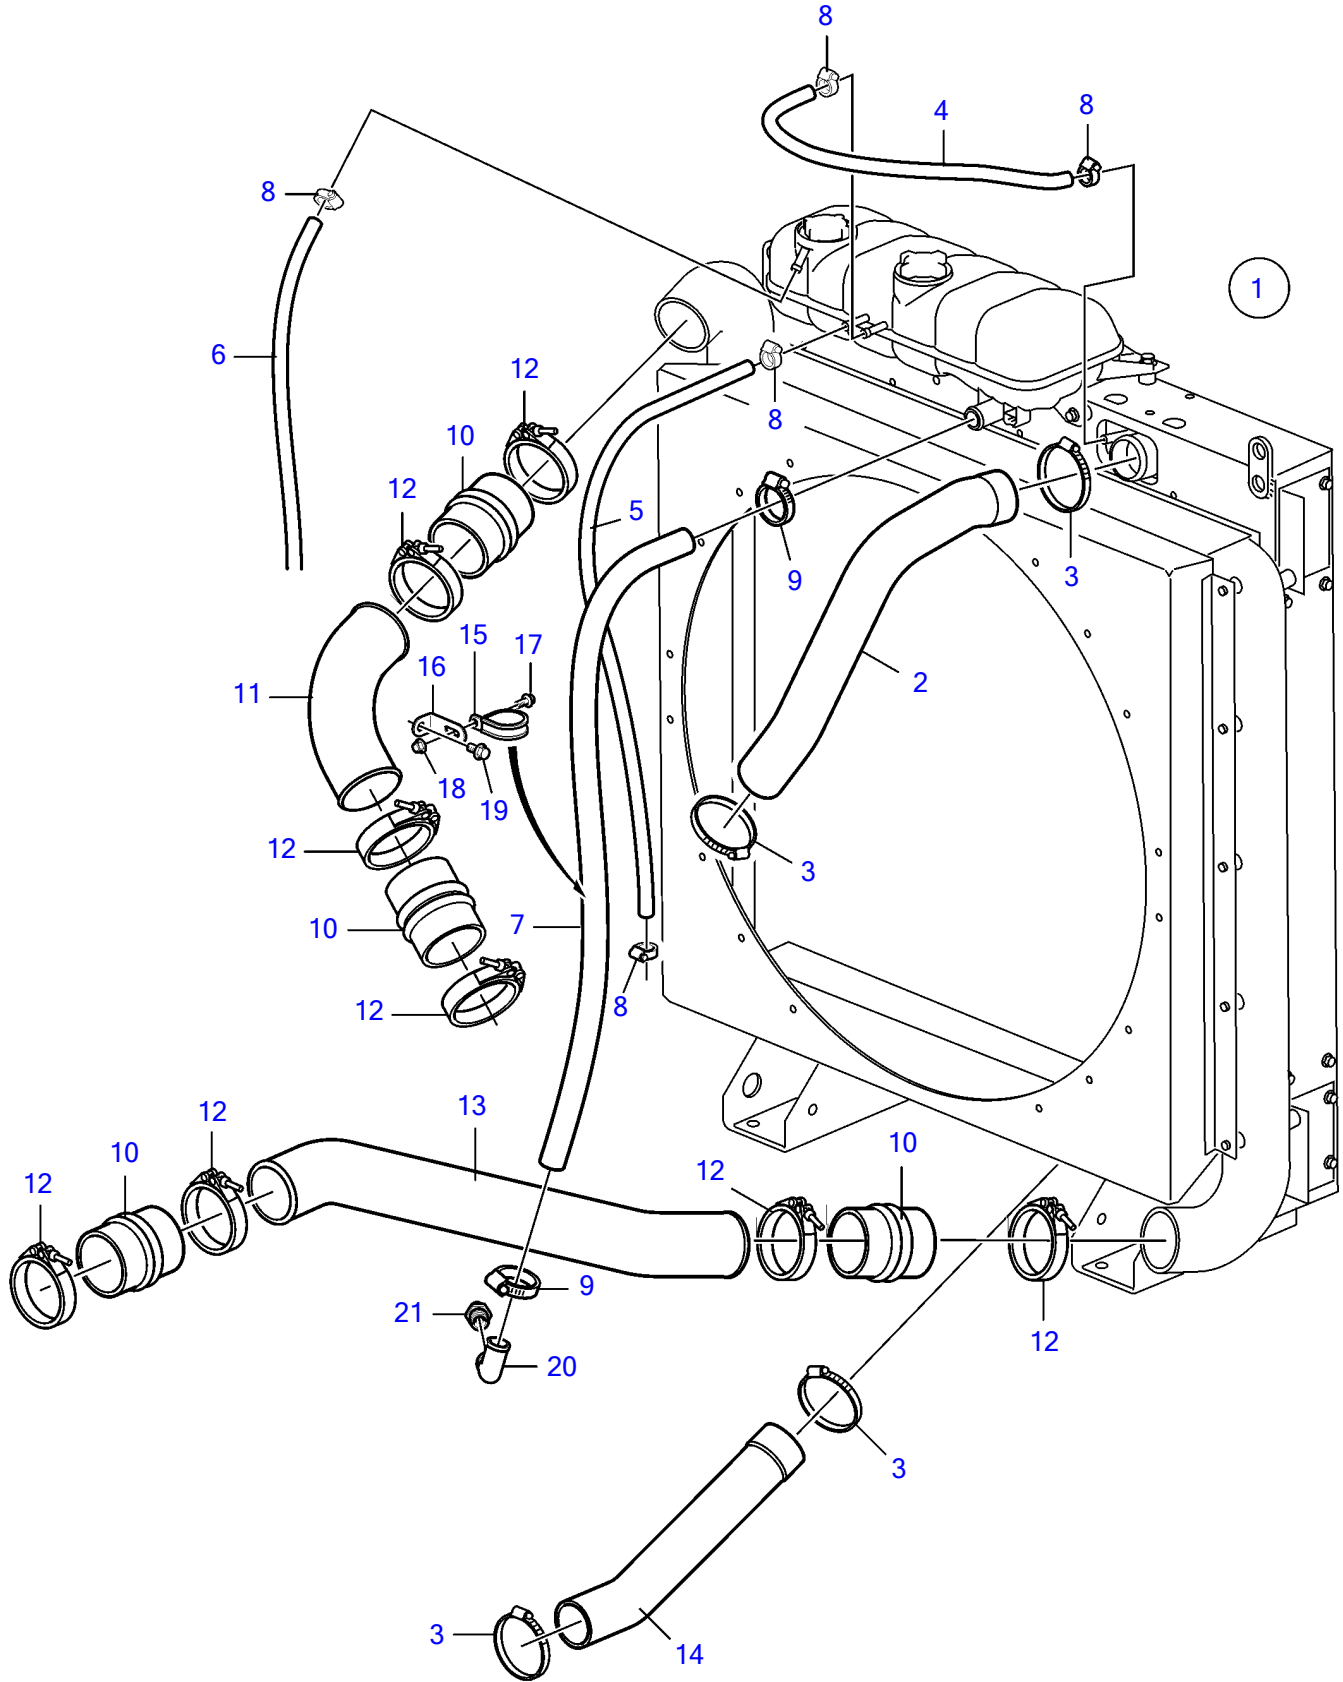

D13B-F MG

D13B-F MG

REF	PART NO.	QTY	DESCRIPTION	SEE SEC.	NOTES
1		1	Radiator	37026	
2	3886343	1	Hose		
3	994565	4	Hose clamp		
4	943367	X	Rubber hose		L=500mm
5	943367	X	Rubber hose		L=880mm
6	943367	X	Rubber hose		L=1700mm
7	3886347	1	Hose		
8	994556	5	Hose clamp		
9	994560	2	Hose clamp		
10	865127	4	Charge air hose		
11	3886352	1	Pipe		
12	865575	8	Hose clamp		
13	21388234	1	Charge air pipe		
14	21504843	1	Hose		
15	969194	1	Clamp		
16	965556	1	Bracket		
17	946440	1	Flange screw		
18	945408	1	Flange nut		
19	946471	1	Flange screw		
20	992214	1	Elbow nipple		
21	994059	1	Nipple		