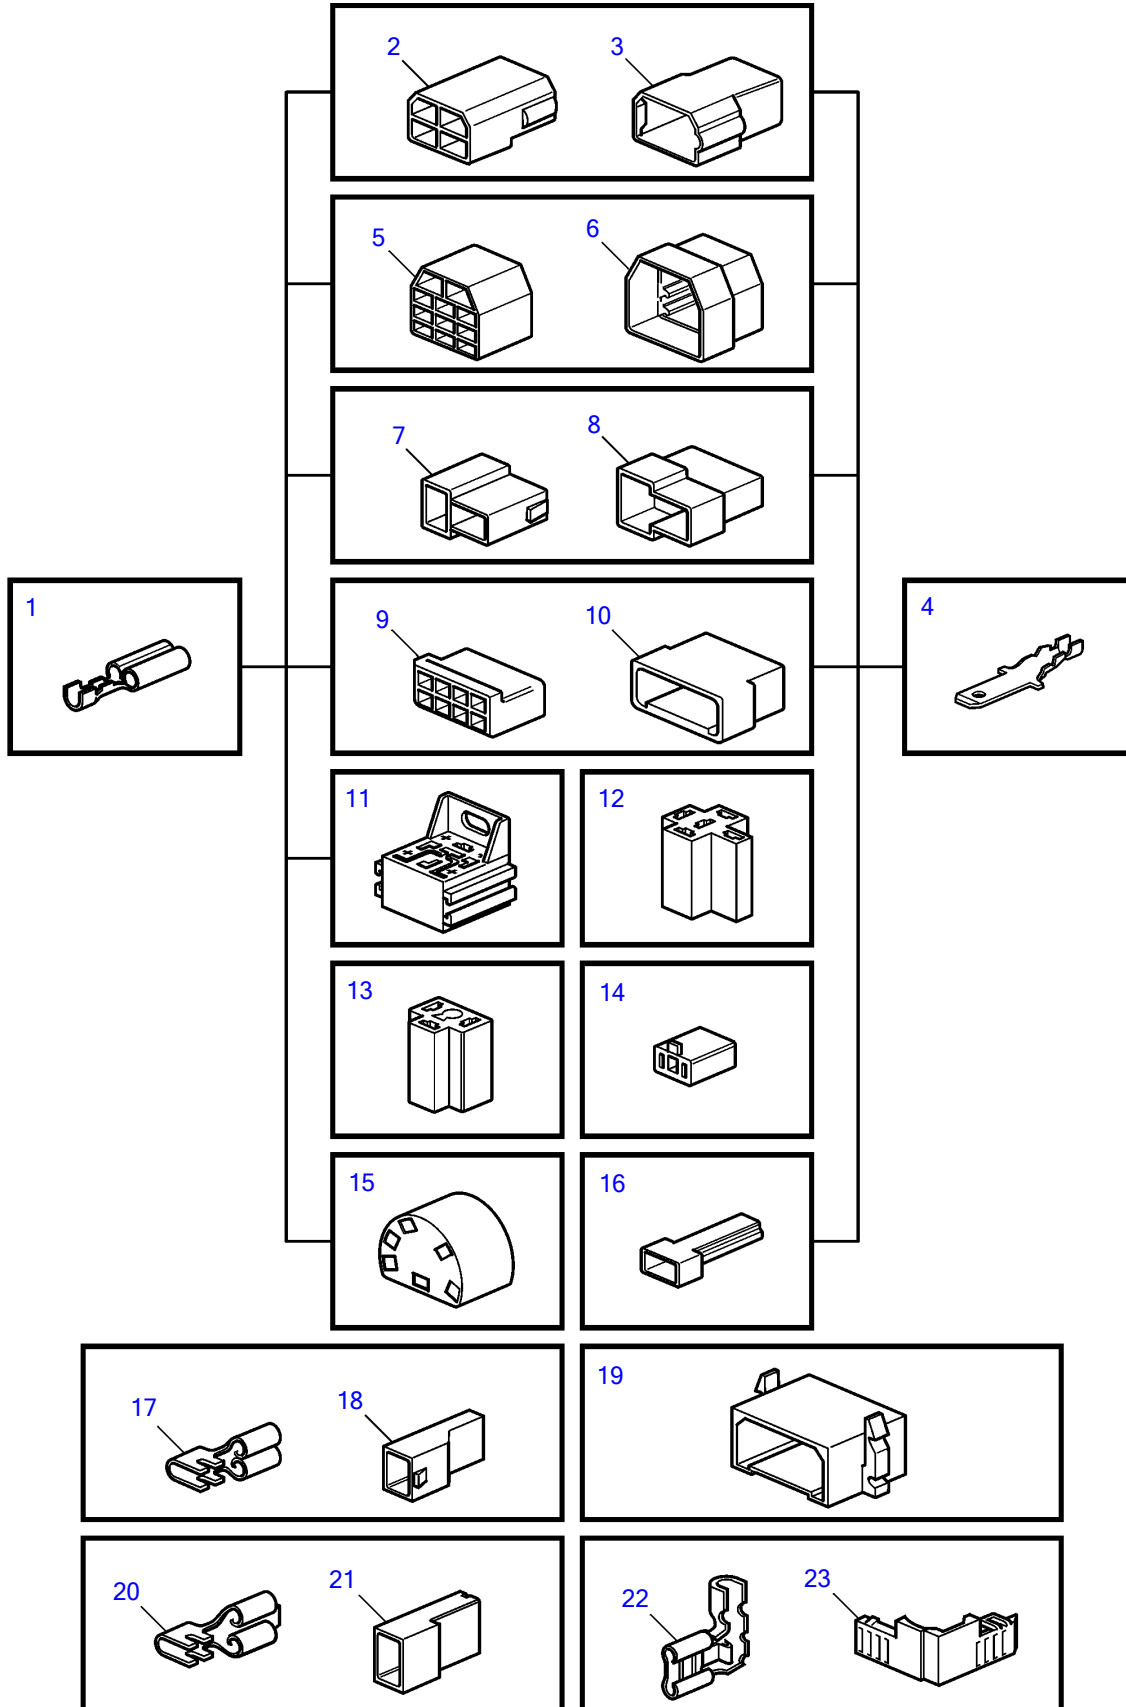

D13B-E MH

## D13B-E MH

REF	PART NO.	DESCRIPTION	NOTES
1	973150	Cable terminal	6,3x0,8x1,1-2,5mm <sup>2</sup>
	949206	Cable terminal	6,3x0,8x4,0-6,0mm <sup>2</sup>
2	948856	Housing	6,3x4 natural
3	948855	Housing	6,3x4 natural
4	973117	Cable terminal	6,3x0,8x0,5-1,0mm <sup>2</sup>
	881487	Cable terminal	6,3x0,8x0,75-2,5mm <sup>2</sup>
	881488	Cable terminal	6,3x0,8x4,0-6,0mm <sup>2</sup>
5	945830	Housing	6,3x11 natural
6	945831	Tab housing	6,3x11 natural
7	958210	Housing	6,3x2 black
8	958209	Housing	6,3x2 black
9	944076	Housing	6,3x8 natural
10	948857	Housing	6,3x8 natural
11	977184	Housing	6,3x5x4,8/2,8x4
12	1214948	Housing	6,3x5 black
13	945469	Housing	6,3x3 black
14	1578937	Housing	6,3x2 natural
15	828624	Receptacle housing	6,3x6
16		Housing	6,3x1 black
17	949405	Cable terminal	4,8x1,1-2,5mm <sup>2</sup>
18	947848	Housing	4,8x1 natural
19	944077	Housing	6,3x8 natural
20	881483	Cable terminal	6,3x0,8x1,1-2,5mm <sup>2</sup>
	881484	Cable terminal	6,3x0,8x4,0-6,0mm <sup>2</sup>
21	949597	Housing	6,3x1 natural
	943511	Housing	6,3x1 natural
22	881489	Cable terminal	6,3x0,8x1,1-2,5
23	944221	Housing	6,3x1 natural