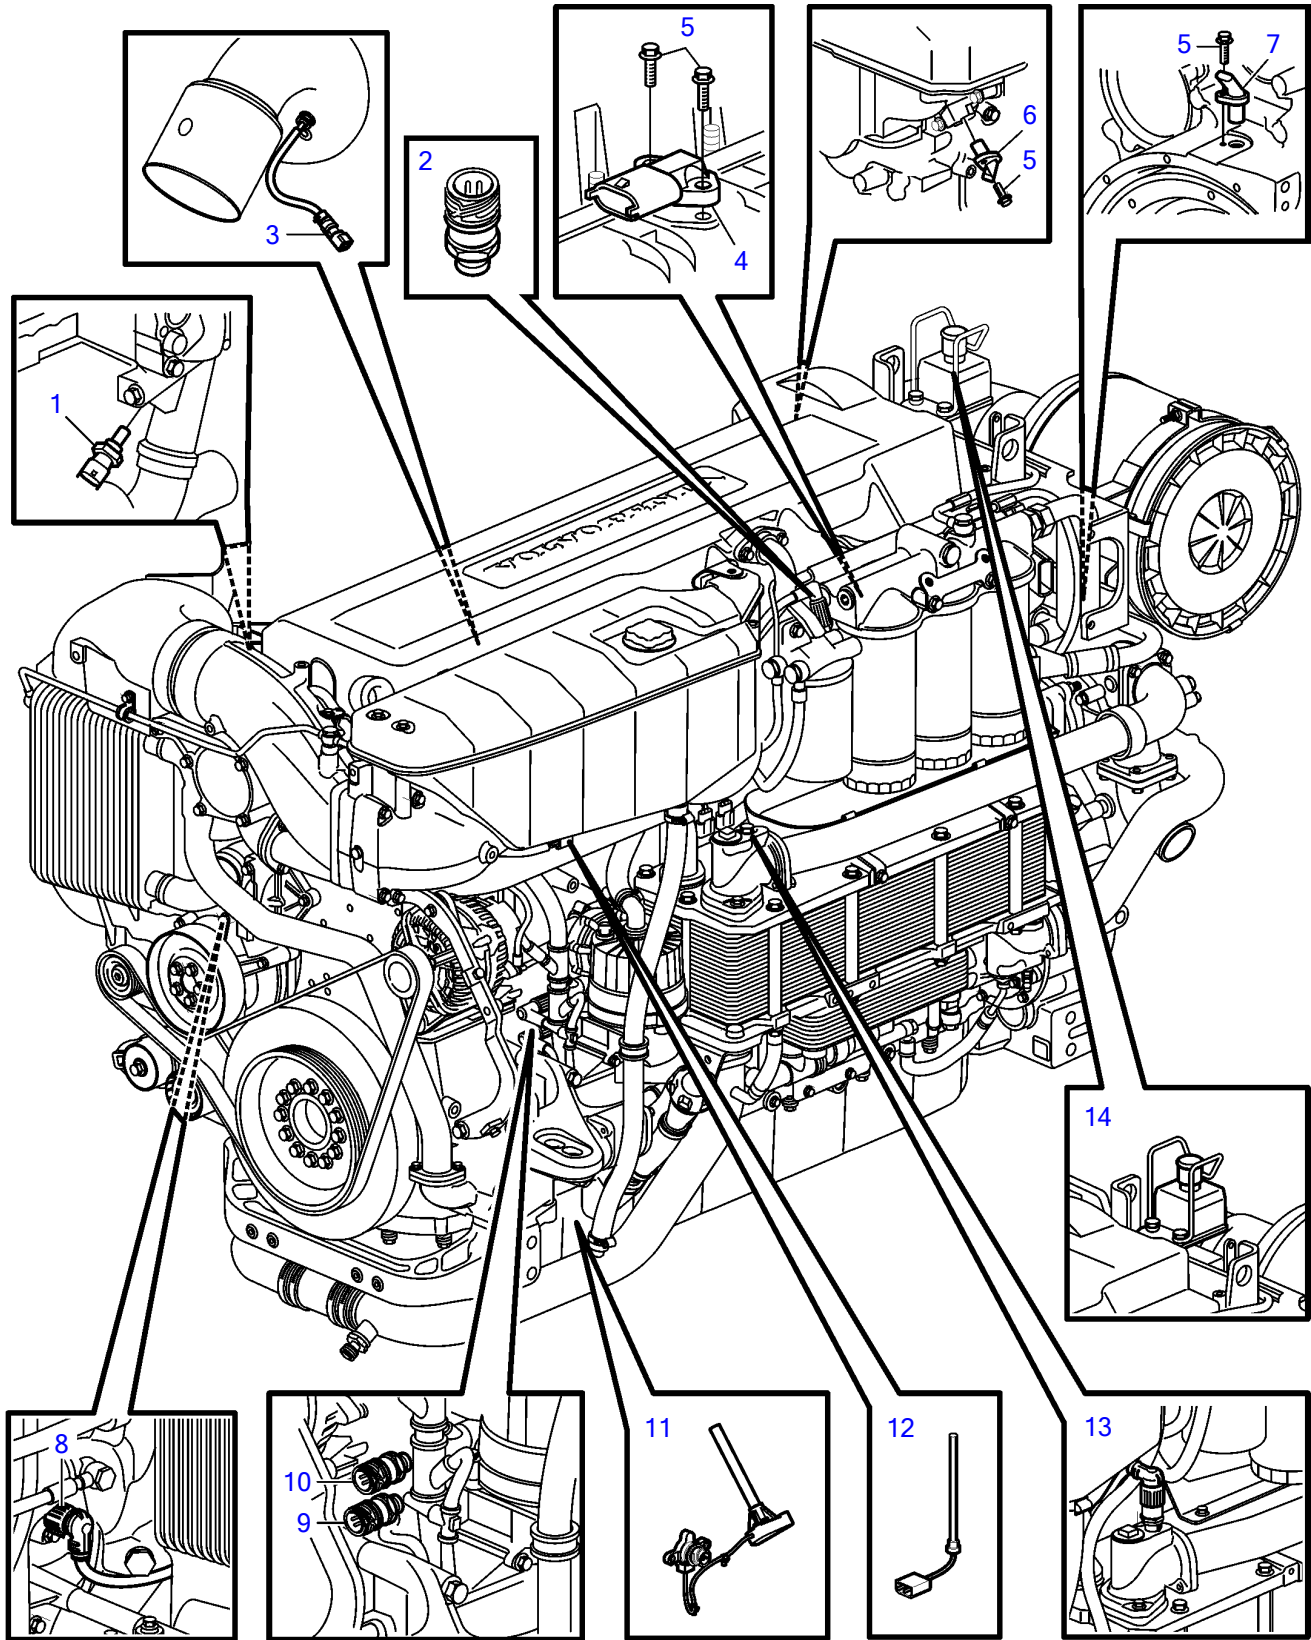

D13B-E MH

D13B-E MH

REF	PART NO.	QTY	DESCRIPTION
1	20513340	1	Sensor, cooling water temp sensor
2	21302639	2	Pressure sensor, fuel pressure
3	21126692	1	Temperature sensor, exhaust temp
4	3843012	1	Sensor, charge air pressure/temp
5	946544	4	Flange screw
6	20513343	1	Sensor, rpm cam gear
7	20513343	1	Sensor, rpm flywheel
8	3808805	1	Pressure sensor, fresh water
9	20796744	1	Pressure sensor, crankcase pressure
10	21302639	1	Pressure sensor, oil-pressure
11	21042447	1	Oil level sensor
12	3588990	1	Level sensor, expansion tank
13	3808805	1	Pressure sensor, sea water
14	21640262	1	Emergency stop