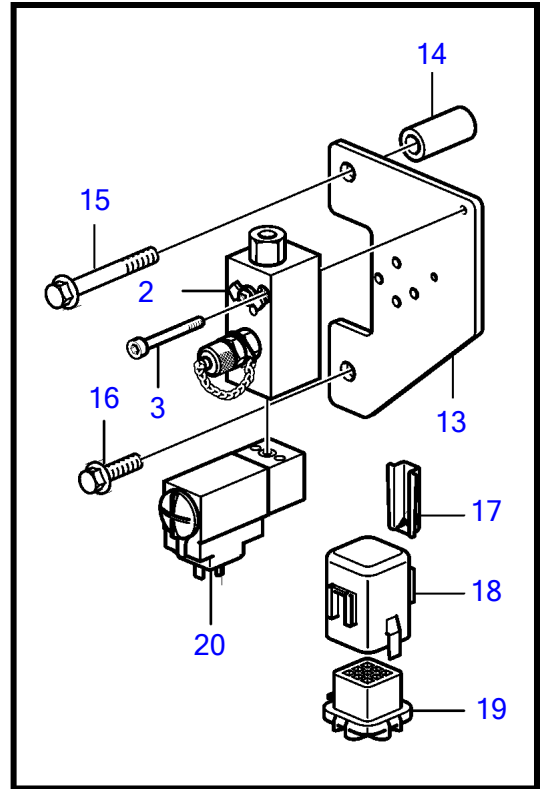

D13B-E MH

25944

D13B-E MH

| REF | PART NO. | QTY | DESCRIPTION | NOTES |
|-----|----------|-----|-------------------|---------------|
| 1 | 3835380 | 1 | Hose | IPS |
| | 21448588 | 1 | Hose | Reverse gear |
| 2 | 3831442 | 2 | Block | |
| 3 | 947671 | 4 | Hex. socket screw | |
| 4 | 21294587 | 1 | Pressure monitor | |
| 5 | 991057 | 2 | Nipple | |
| 6 | 11998 | 2 | Gasket | |
| 7 | 18677 | 1 | Gasket | |
| 8 | 3828349 | 1 | X-nipple | |
| 9 | 957030 | 1 | Nipple | |
| 10 | 18817 | 1 | Gasket | |
| 11 | 21294565 | 1 | Thermo monitor | |
| 12 | 873715 | 1 | Sleeve | |
| 13 | 21255345 | 1 | Bracket | |
| 14 | 849352 | 1 | Spacer sleeve | |
| 15 | 965188 | 1 | Flange screw | |
| 16 | 946472 | 1 | Flange screw | |
| 17 | 21492847 | 1 | Relay bracket | |
| 18 | 21494263 | 1 | Relay box | |
| 19 | 3587172 | 1 | Relay socket | |
| 20 | 21294594 | 1 | Pressure monitor | |
| 21 | 21315856 | 1 | Pressure hose | |
| 22 | (942006) | 1 | • Nipple | Obsolete part |
| 23 | 956981 | 2 | • Fitting nut | |
| 24 | 963947 | 2 | • Nipple | |
| 25 | 976927 | 1 | • Gasket | |
| 26 | 862251 | 1 | Tachometer sensor | |
| 27 | 3817365 | 1 | Nipple | |