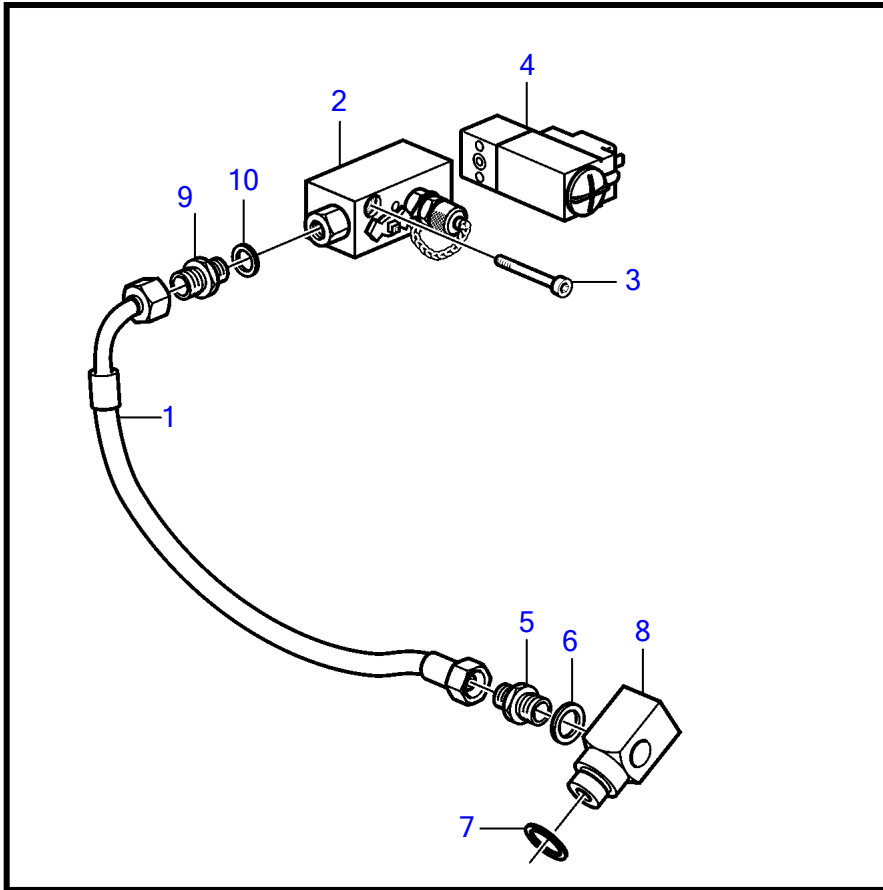

D13B-E MH

25944

D13B-E MH

| REF | PART NO. | QTY | DESCRIPTION | NOTES |
|-----|----------|-----|-------------------|---------------|
| 1 | 3835380 | 1 | Hose | IPS |
| | 21448588 | 1 | Hose | Reverse gear |
| 2 | 3831442 | 2 | Block | |
| 3 | 947671 | 4 | Hex. socket screw | |
| 4 | 21294587 | 1 | Pressure monitor | |
| 5 | 991057 | 2 | Nipple | |
| 6 | 11998 | 2 | Gasket | |
| 7 | 18677 | 1 | Gasket | |
| 8 | 3828349 | 1 | X-nipple | |
| 9 | 957030 | 1 | Nipple | |
| 10 | 18817 | 1 | Gasket | |
| 11 | 21294565 | 1 | Thermo monitor | |
| 12 | 873715 | 1 | Sleeve | |
| 13 | 21255345 | 1 | Bracket | |
| 14 | 849352 | 1 | Spacer sleeve | |
| 15 | 965188 | 1 | Flange screw | |
| 16 | 946472 | 1 | Flange screw | |
| 17 | 21492847 | 1 | Relay bracket | |
| 18 | 21494263 | 1 | Relay box | |
| 19 | 3587172 | 1 | Relay socket | |
| 20 | 21294594 | 1 | Pressure monitor | |
| 21 | 21315856 | 1 | Pressure hose | |
| 22 | (942006) | 1 | • Nipple | Obsolete part |
| 23 | 956981 | 2 | • Fitting nut | |
| 24 | 963947 | 2 | • Nipple | |
| 25 | 976927 | 1 | • Gasket | |
| 26 | 862251 | 1 | Tachometer sensor | |
| 27 | 3817365 | 1 | Nipple | |