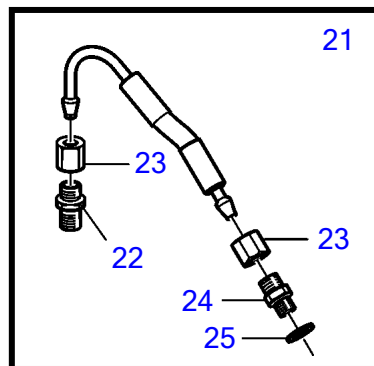

D13B-E MH

25944

D13B-E MH

| REF | PART NO. | QTY | DESCRIPTION | NOTES |
|-----|----------|-----|-------------------|---------------|
| 1 | 3835380 | 1 | Hose | IPS |
| | 21448588 | 1 | Hose | Reverse gear |
| 2 | 3831442 | 2 | Block | |
| 3 | 947671 | 4 | Hex. socket screw | |
| 4 | 21294587 | 1 | Pressure monitor | |
| 5 | 991057 | 2 | Nipple | |
| 6 | 11998 | 2 | Gasket | |
| 7 | 18677 | 1 | Gasket | |
| 8 | 3828349 | 1 | X-nipple | |
| 9 | 957030 | 1 | Nipple | |
| 10 | 18817 | 1 | Gasket | |
| 11 | 21294565 | 1 | Thermo monitor | |
| 12 | 873715 | 1 | Sleeve | |
| 13 | 21255345 | 1 | Bracket | |
| 14 | 849352 | 1 | Spacer sleeve | |
| 15 | 965188 | 1 | Flange screw | |
| 16 | 946472 | 1 | Flange screw | |
| 17 | 21492847 | 1 | Relay bracket | |
| 18 | 21494263 | 1 | Relay box | |
| 19 | 3587172 | 1 | Relay socket | |
| 20 | 21294594 | 1 | Pressure monitor | |
| 21 | 21315856 | 1 | Pressure hose | |
| 22 | (942006) | 1 | • Nipple | Obsolete part |
| 23 | 956981 | 2 | • Fitting nut | |
| 24 | 963947 | 2 | • Nipple | |
| 25 | 976927 | 1 | • Gasket | |
| 26 | 862251 | 1 | Tachometer sensor | |
| 27 | 3817365 | 1 | Nipple | |