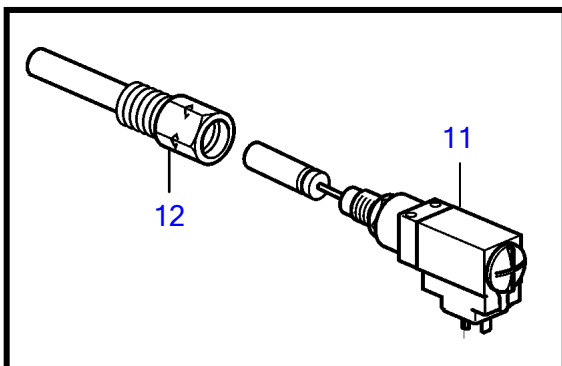

D13B-E MH

25944

D13B-E MH

| REF | PART NO. | QTY | DESCRIPTION | NOTES |
|-----|----------|-----|-------------------|---------------|
| 1 | 3835380 | 1 | Hose | IPS |
| | 21448588 | 1 | Hose | Reverse gear |
| 2 | 3831442 | 2 | Block | |
| 3 | 947671 | 4 | Hex. socket screw | |
| 4 | 21294587 | 1 | Pressure monitor | |
| 5 | 991057 | 2 | Nipple | |
| 6 | 11998 | 2 | Gasket | |
| 7 | 18677 | 1 | Gasket | |
| 8 | 3828349 | 1 | X-nipple | |
| 9 | 957030 | 1 | Nipple | |
| 10 | 18817 | 1 | Gasket | |
| 11 | 21294565 | 1 | Thermo monitor | |
| 12 | 873715 | 1 | Sleeve | |
| 13 | 21255345 | 1 | Bracket | |
| 14 | 849352 | 1 | Spacer sleeve | |
| 15 | 965188 | 1 | Flange screw | |
| 16 | 946472 | 1 | Flange screw | |
| 17 | 21492847 | 1 | Relay bracket | |
| 18 | 21494263 | 1 | Relay box | |
| 19 | 3587172 | 1 | Relay socket | |
| 20 | 21294594 | 1 | Pressure monitor | |
| 21 | 21315856 | 1 | Pressure hose | |
| 22 | (942006) | 1 | • Nipple | Obsolete part |
| 23 | 956981 | 2 | • Fitting nut | |
| 24 | 963947 | 2 | • Nipple | |
| 25 | 976927 | 1 | • Gasket | |
| 26 | 862251 | 1 | Tachometer sensor | |
| 27 | 3817365 | 1 | Nipple | |