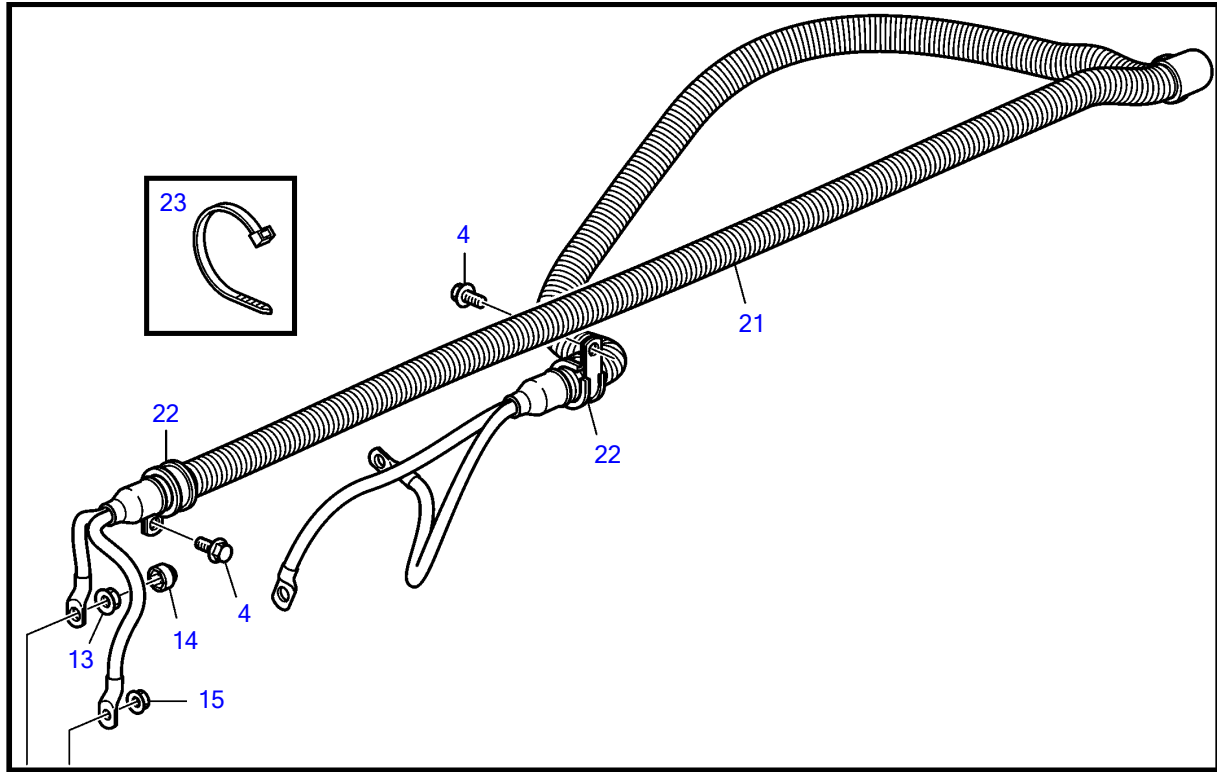

D13B-E MH

24887

D13B-E MH

REF	PART NO.	QTY	DESCRIPTION	NOTES
1	21429786	1	Alternator	28V 110A
			• parts not sold separately	
2		1	Alternator bracket	
3	21308514	4	Insulating bushing	
4	946441	3	Flange screw	
5	947760	2	Flange screw	
6	946440	2	Flange screw	
7	3888085	1	Alternator bracket	
8	979935	2	Flange screw	
9	965185	1	Flange screw	
10	21308512	2	Insulating bushing	
11	21328137	2	Insulating bushing	
12	948645	1	Flange lock nut	
13	983715	2	Hexagon nut	
14	20576874	2	Cap plug	
15	983714	1	Hexagon nut	
16	971099	2	Flange lock nut	
17	21256248	1	Engine bracket	
18	1678297	1	Spacer sleeve	
19	968902	4	Flange screw	
20	20430615	1	V-ribbed belt	
21	21100789	1	Wiring harness	
22	947827	2	Clamp	
23	948211	X	Cable tie	
24	975107	1	Flange screw	
25	21216813	1	Diode unit	
26	949379	1	Clamp	