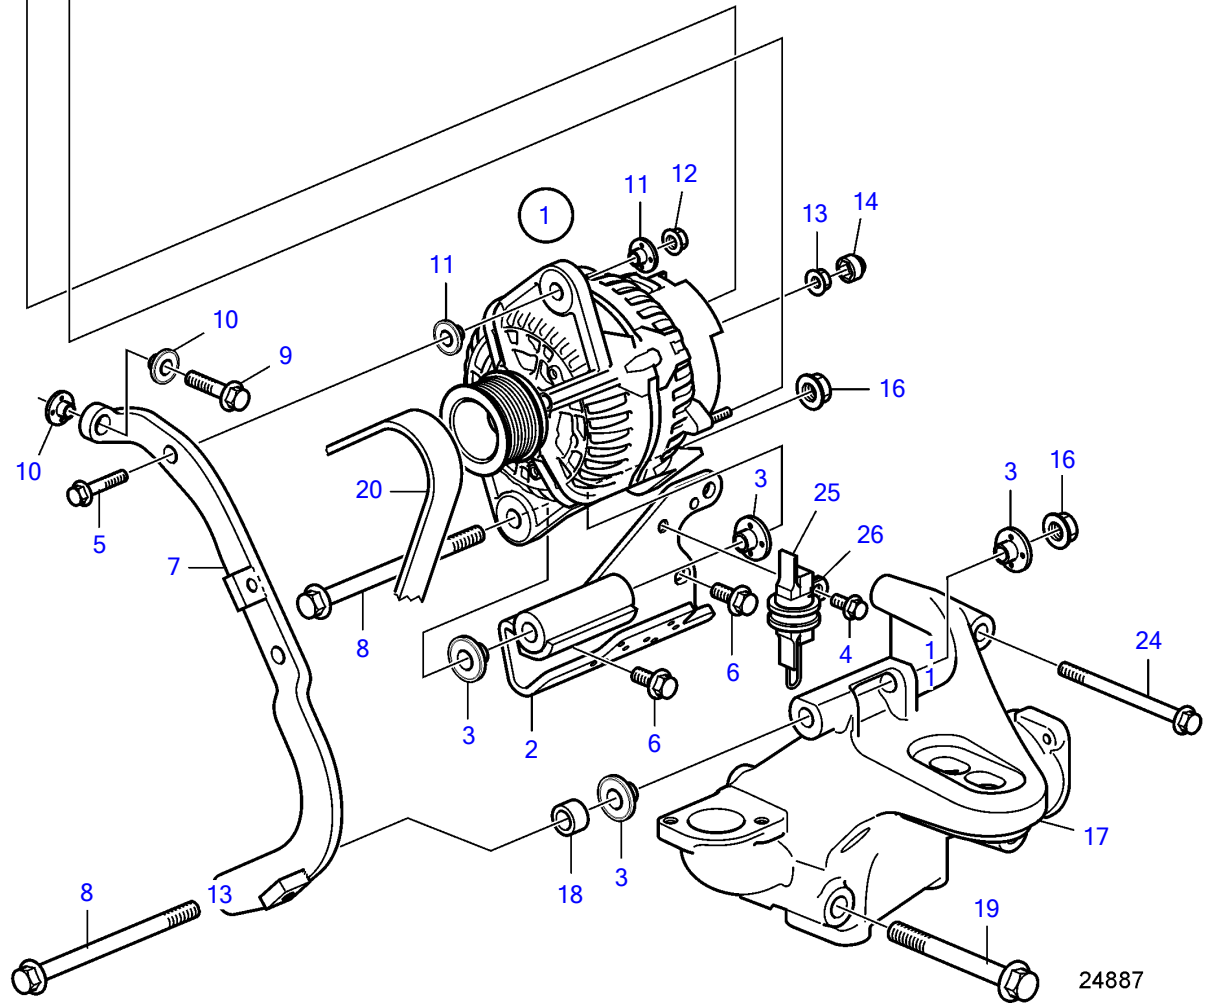

D13B-E MH

24887

D13B-E MH

REF	PART NO.	QTY	DESCRIPTION	NOTES
1	21429786	1	Alternator	28V 110A
			• parts not sold separately	
2		1	Alternator bracket	
3	21308514	4	Insulating bushing	
4	946441	3	Flange screw	
5	947760	2	Flange screw	
6	946440	2	Flange screw	
7	3888085	1	Alternator bracket	
8	979935	2	Flange screw	
9	965185	1	Flange screw	
10	21308512	2	Insulating bushing	
11	21328137	2	Insulating bushing	
12	948645	1	Flange lock nut	
13	983715	2	Hexagon nut	
14	20576874	2	Cap plug	
15	983714	1	Hexagon nut	
16	971099	2	Flange lock nut	
17	21256248	1	Engine bracket	
18	1678297	1	Spacer sleeve	
19	968902	4	Flange screw	
20	20430615	1	V-ribbed belt	
21	21100789	1	Wiring harness	
22	947827	2	Clamp	
23	948211	X	Cable tie	
24	975107	1	Flange screw	
25	21216813	1	Diode unit	
26	949379	1	Clamp	