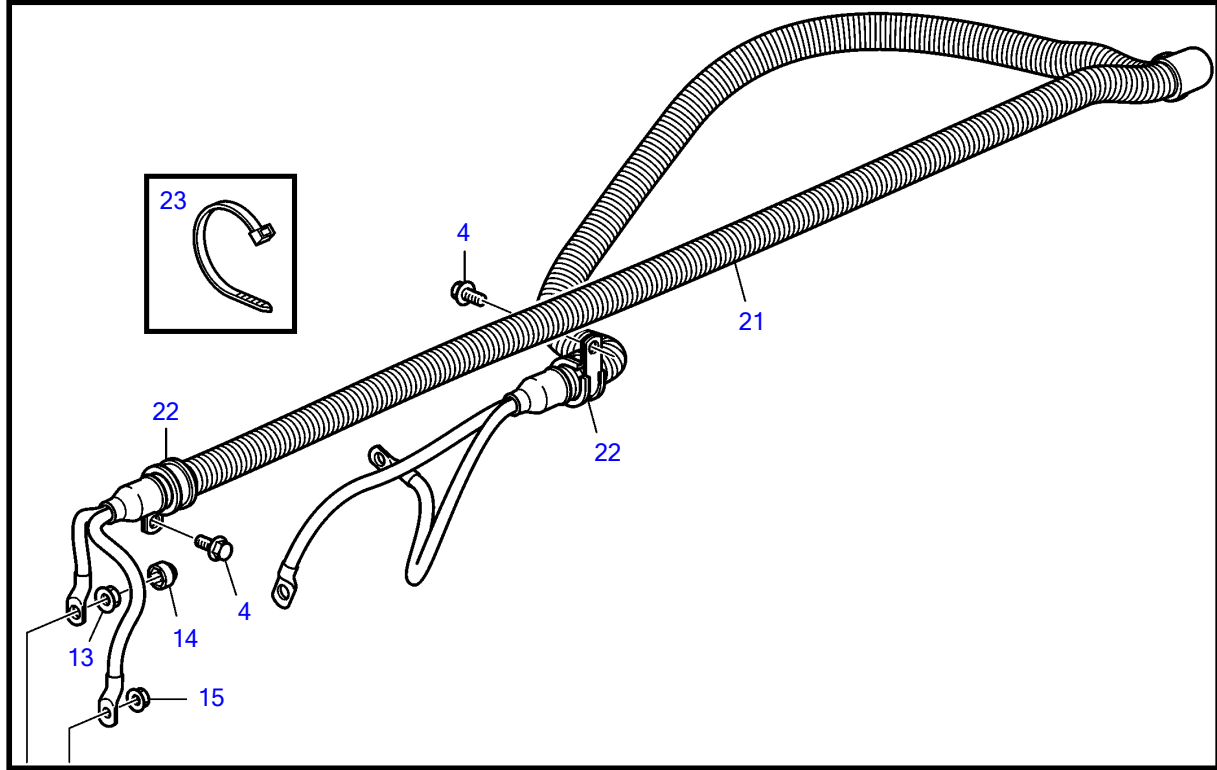

D13B-E MH

24887

D13B-E MH

REF	PART NO.	QTY	DESCRIPTION	NOTES
1	21429786	1	Alternator	28V 110A
			• parts not sold separately	
2		1	Alternator bracket	
3	21308514	4	Insulating bushing	
4	946441	3	Flange screw	
5	947760	2	Flange screw	
6	946440	2	Flange screw	
7	3888085	1	Alternator bracket	
8	979935	2	Flange screw	
9	965185	1	Flange screw	
10	21308512	2	Insulating bushing	
11	21328137	2	Insulating bushing	
12	948645	1	Flange lock nut	
13	983715	2	Hexagon nut	
14	20576874	2	Cap plug	
15	983714	1	Hexagon nut	
16	971099	2	Flange lock nut	
17	21256248	1	Engine bracket	
18	1678297	1	Spacer sleeve	
19	968902	4	Flange screw	
20	20430615	1	V-ribbed belt	
21	21100789	1	Wiring harness	
22	947827	2	Clamp	
23	948211	X	Cable tie	
24	975107	1	Flange screw	
25	21216813	1	Diode unit	
26	949379	1	Clamp	