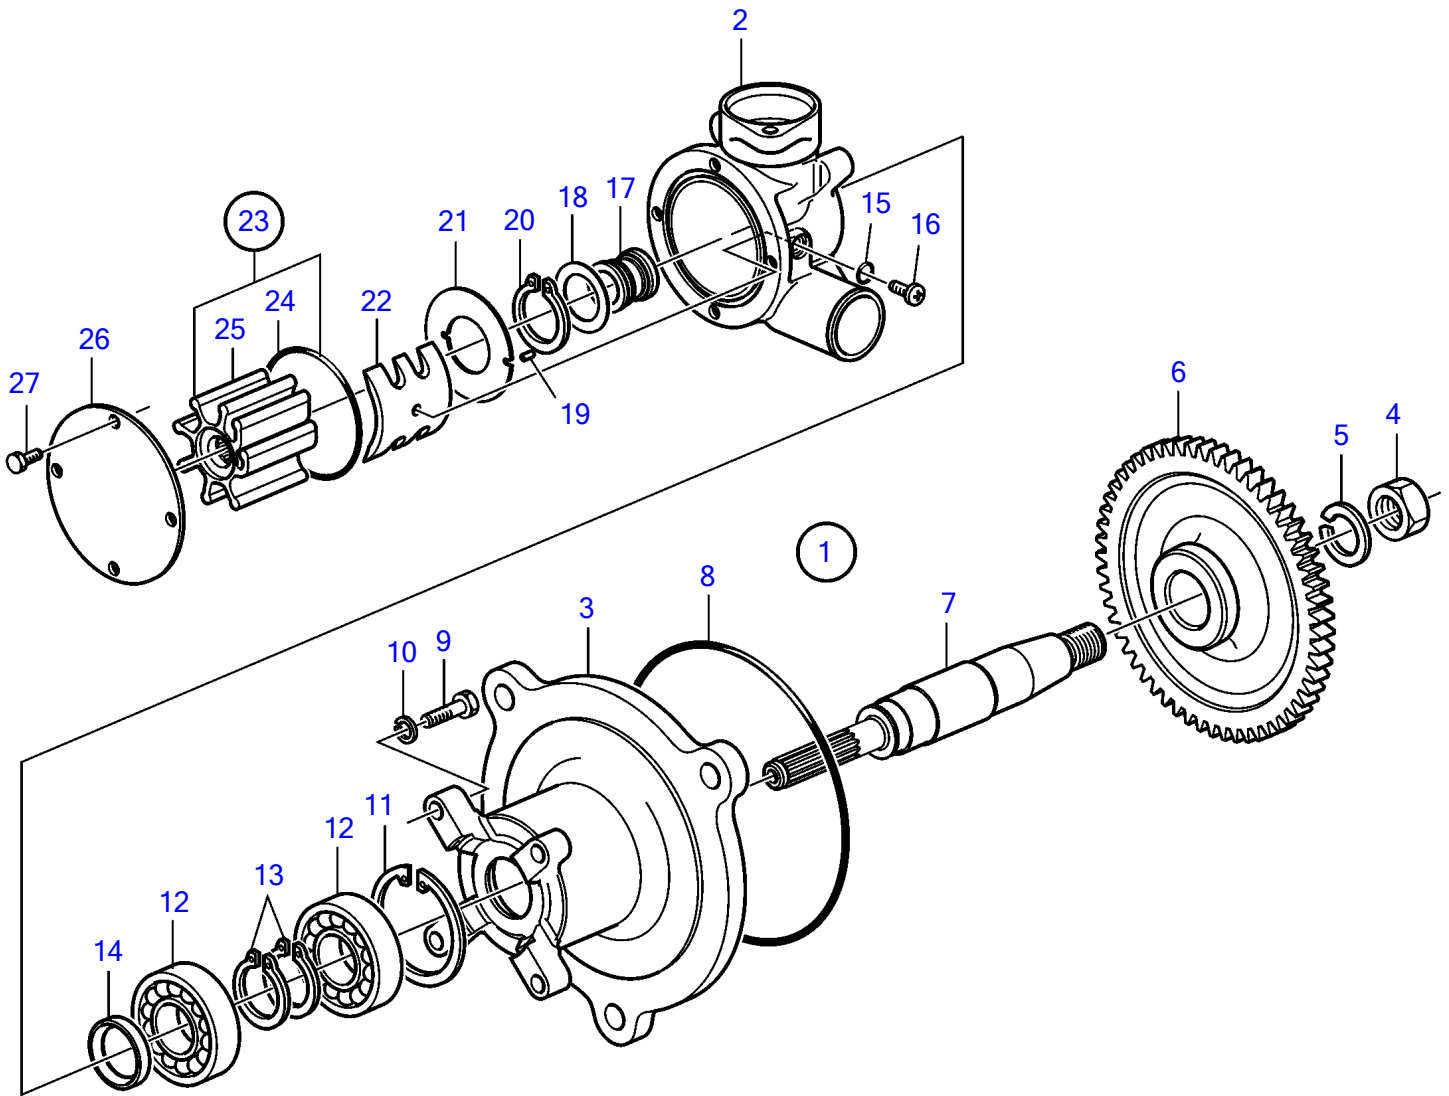

D13B-E MH

23230

D13B-E MH

REF	PART NO.	QTY	DESCRIPTION	NOTES
1	3589550	1	Water pump	Replaced by 21167147
	21167147	1	Sea water pump	
2		1	• Pump housing	
3		1	• Bearing housing	
4	3587886	1	• Hexagon nut	
5	941914	1	• Spring washer	Obsolete part
6	8131848	1	• Gear	
7		1	• Shaft	
8	948977	1	• O-ring	
9	940135	4	• Hexagon screw	
10	941907	4	• Spring washer	
11	825735	1	• Lock ring	
12	11013	2	• Ball bearing	
13	847230	2	• Lock ring	
14	845795	1	• Sealing ring	
15	3583614	1	• O-ring	
16	3883927	1	• Screw	
17	3883926	1	• Sealing	
18	888388	1	• Washer	
19	888387	1	• Pin	
20	809444	1	• Lock ring	
21	807589	1	• Wear washer	
22	3883923	1	• Cam	
23	3888478	1	• Impeller kit	Replaced by 21200961
	21200961	1	• Impeller kit	
24	3587885	1	• • O-ring	
25		1	• • Impeller	
26	3587879	1	• End cover	
27	3583604	4	• Hexagon screw	