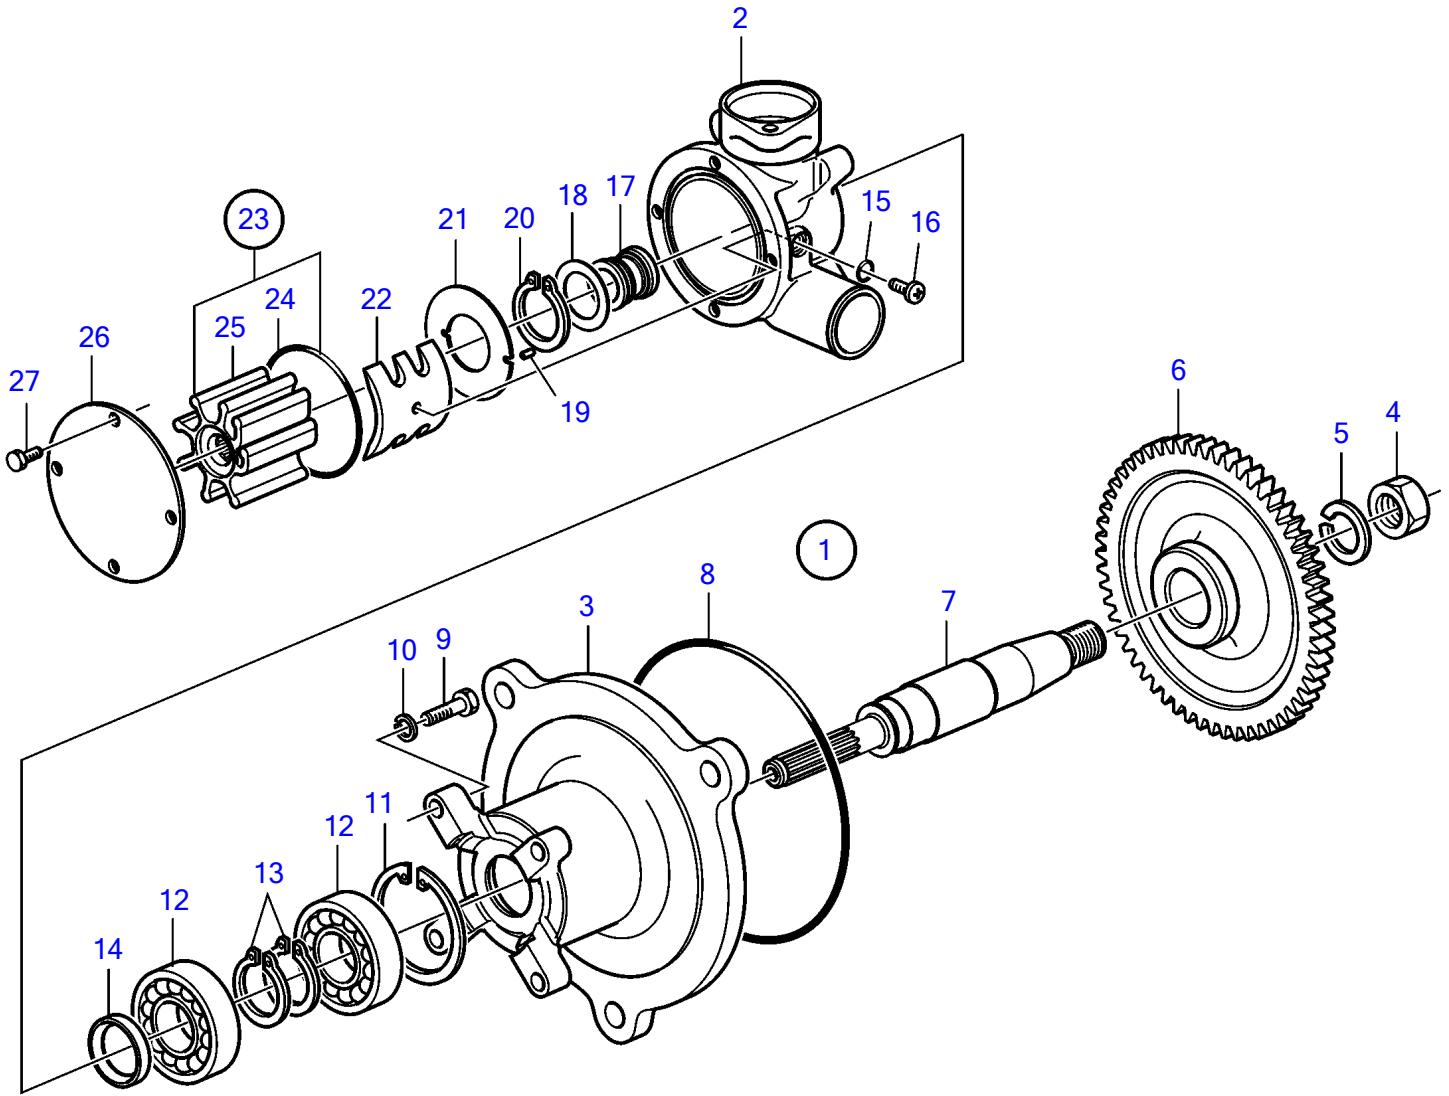

D13B-E MH

23230

## D13B-E MH

REF	PART NO.	QTY	DESCRIPTION	NOTES
1	3589550	1	Water pump	Replaced by 21167147
	21167147	1	Sea water pump	
2		1	• Pump housing	
3		1	• Bearing housing	
4	3587886	1	• Hexagon nut	
5	941914	1	• Spring washer	Obsolete part
6	8131848	1	• Gear	
7		1	• Shaft	
8	948977	1	• O-ring	
9	940135	4	• Hexagon screw	
10	941907	4	• Spring washer	
11	825735	1	• Lock ring	
12	11013	2	• Ball bearing	
13	847230	2	• Lock ring	
14	845795	1	• Sealing ring	
15	3583614	1	• O-ring	
16	3883927	1	• Screw	
17	3883926	1	• Sealing	
18	888388	1	• Washer	
19	888387	1	• Pin	
20	809444	1	• Lock ring	
21	807589	1	• Wear washer	
22	3883923	1	• Cam	
23	3888478	1	• Impeller kit	Replaced by 21200961
	21200961	1	• Impeller kit	
24	3587885	1	• • O-ring	
25		1	• • Impeller	
26	3587879	1	• End cover	
27	3583604	4	• Hexagon screw	