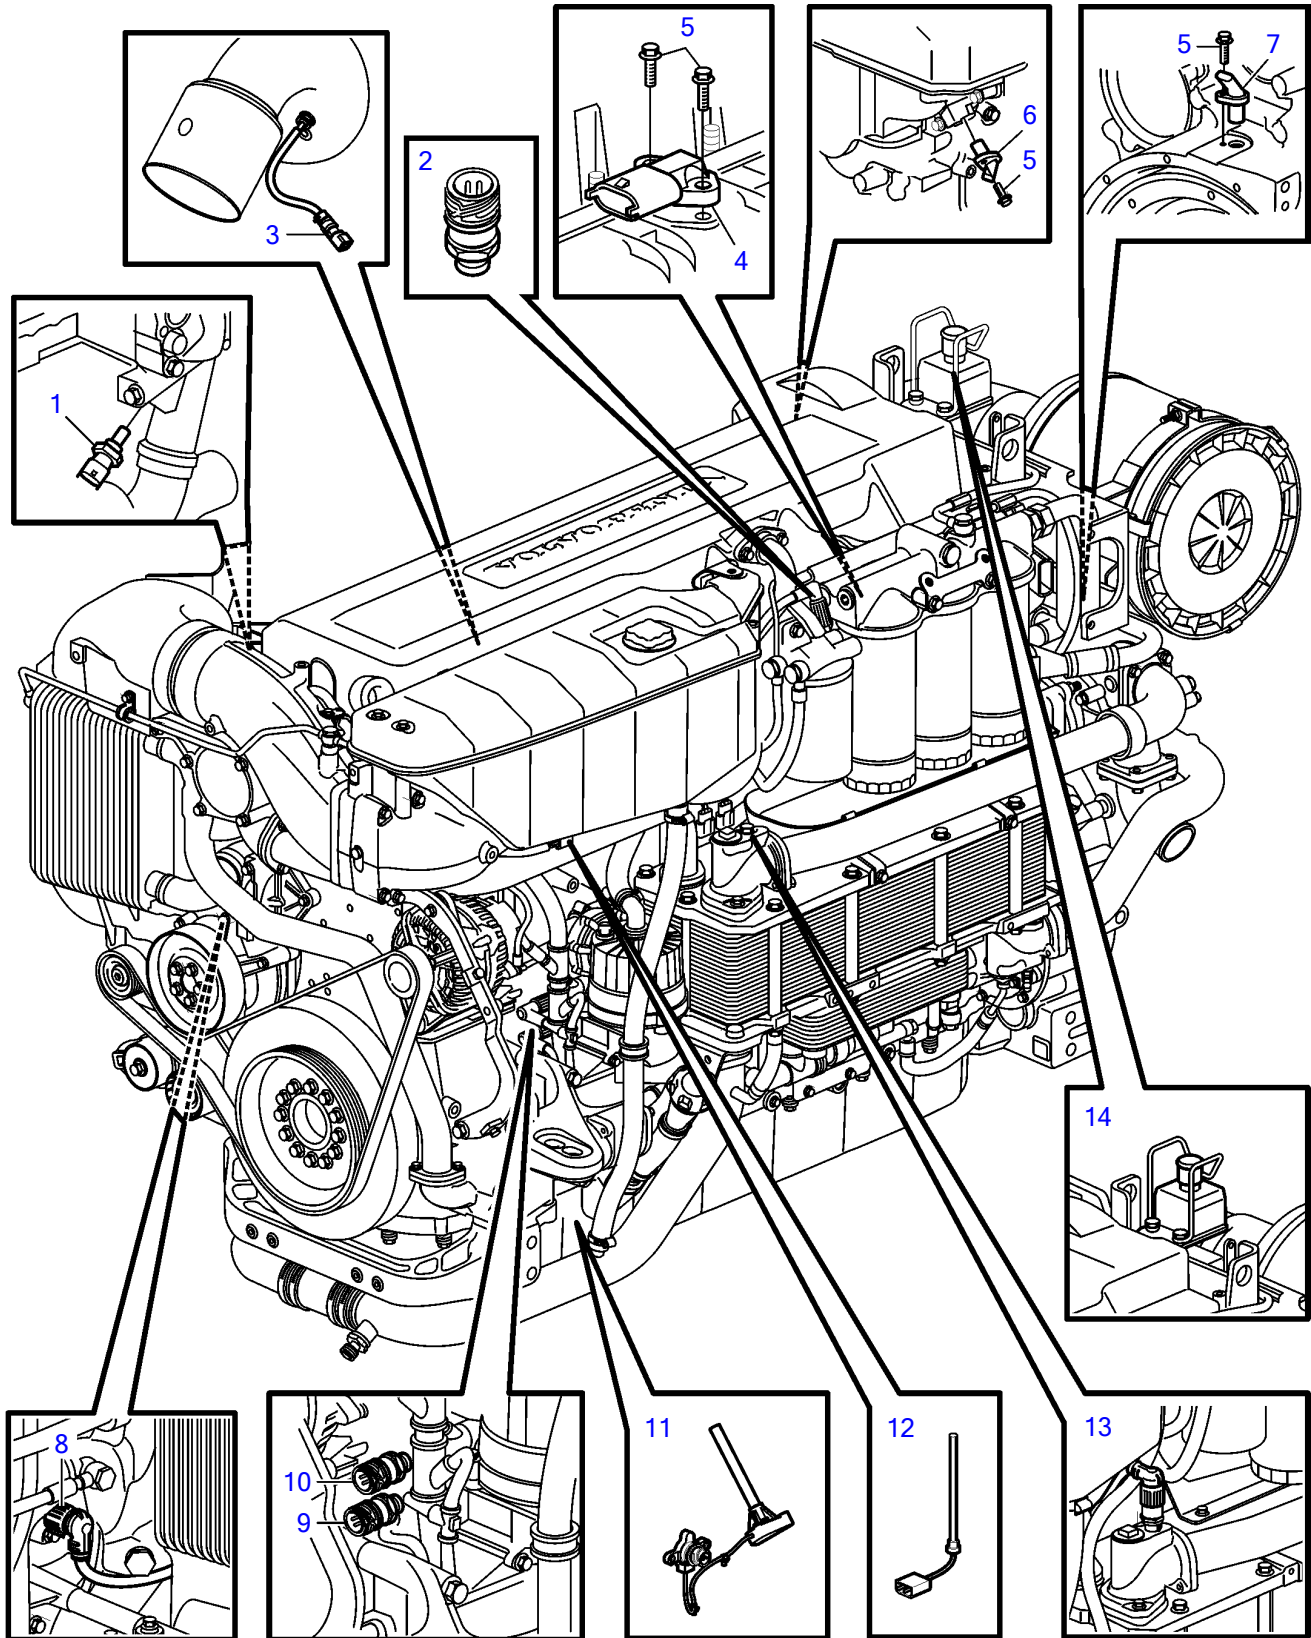

D13B-E MH

D13B-E MH

REF	PART NO.	QTY	DESCRIPTION
1	20513340	1	Sensor, cooling water temp sensor
2	21302639	2	Pressure sensor, fuel pressure
3	21126692	1	Temperature sensor, exhaust temp
4	3843012	1	Sensor, charge air pressure/temp
5	946544	4	Flange screw
6	20513343	1	Sensor, rpm cam gear
7	20513343	1	Sensor, rpm flywheel
8	3808805	1	Pressure sensor, fresh water
9	20796744	1	Pressure sensor, crankcase pressure
10	21302639	1	Pressure sensor, oil-pressure
11	21042447	1	Oil level sensor
12	3588990	1	Level sensor, expansion tank
13	3808805	1	Pressure sensor, sea water
14	21640262	1	Emergency stop