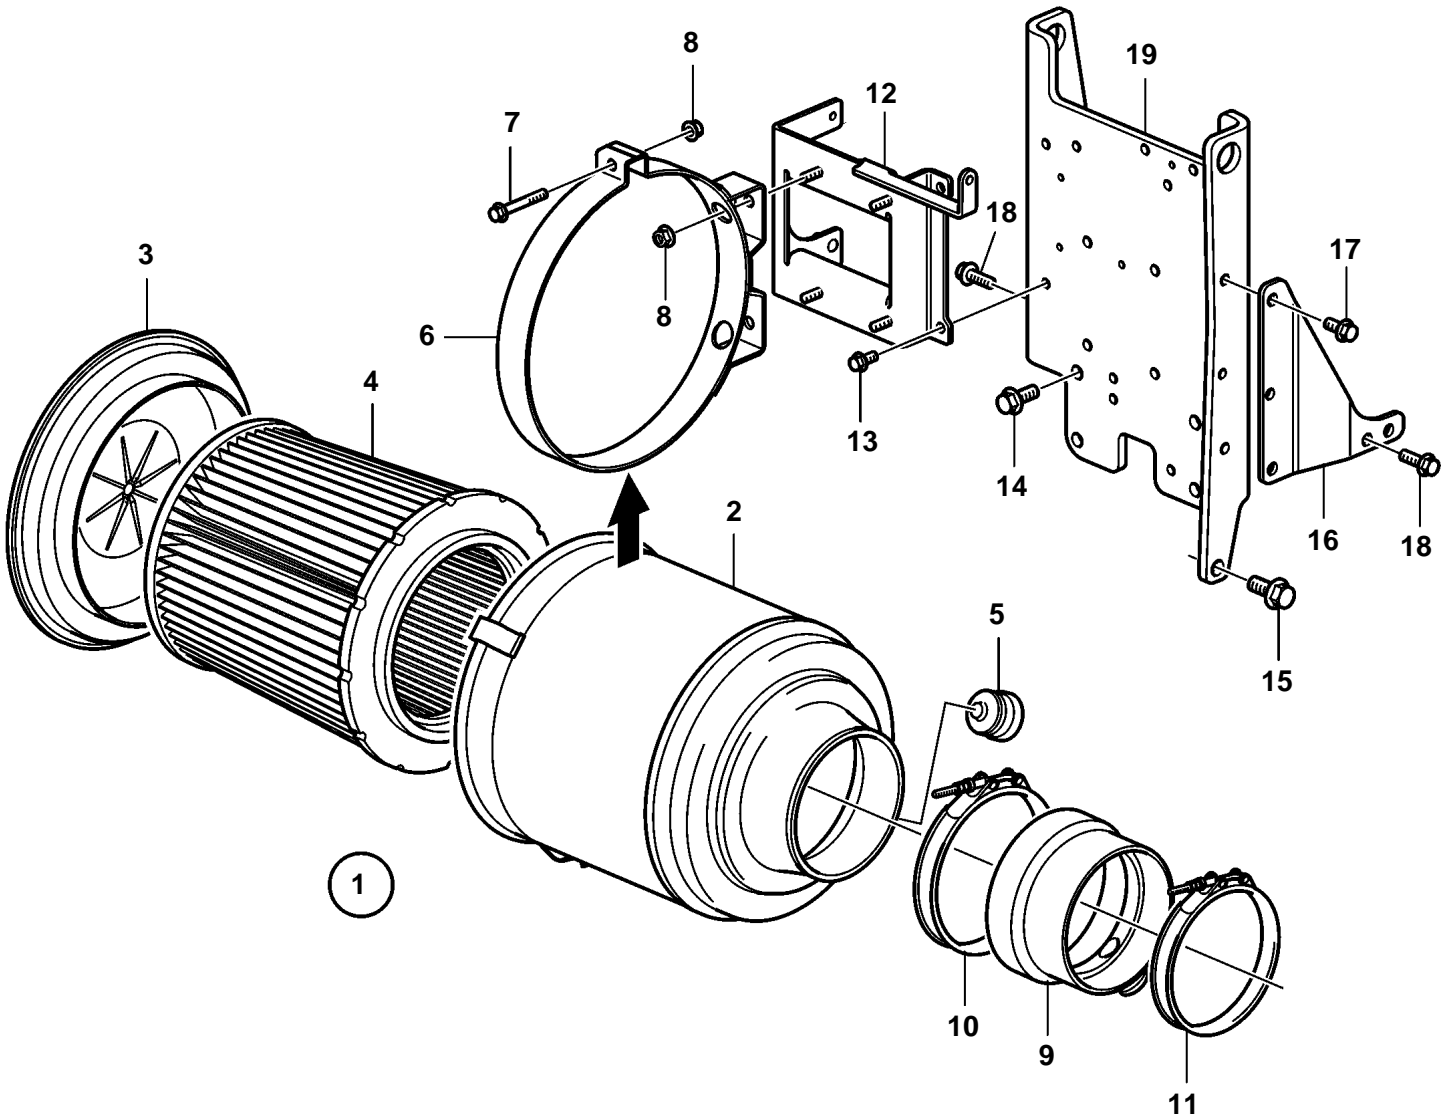

D13B-A MP

24862

## D13B-A MP

REF	PART NO.	QTY	DESCRIPTION
1	21194172	1	Air filter
2		1	· Filter housing
3		1	· Cardboard tube
4	21196919	1	· Air filter insert
5	3828765	1	· Pressure drop indica
6	21194368	1	Mounting strap
7	965216	1	Flange screw
8	945408	2	Flange nut
9	21254093	1	Rubber collar
10	1674223	1	Hose clamp
11	1544736	1	Hose clamp
12	21184837	1	Bracket
13	946440	2	Flange screw
14	965191	4	Flange screw
15	966356	1	Flange screw
16		1	Lifting eye, bracket
17	946441	2	Flange screw
18	946472	4	Flange screw
19		1	Lift iron