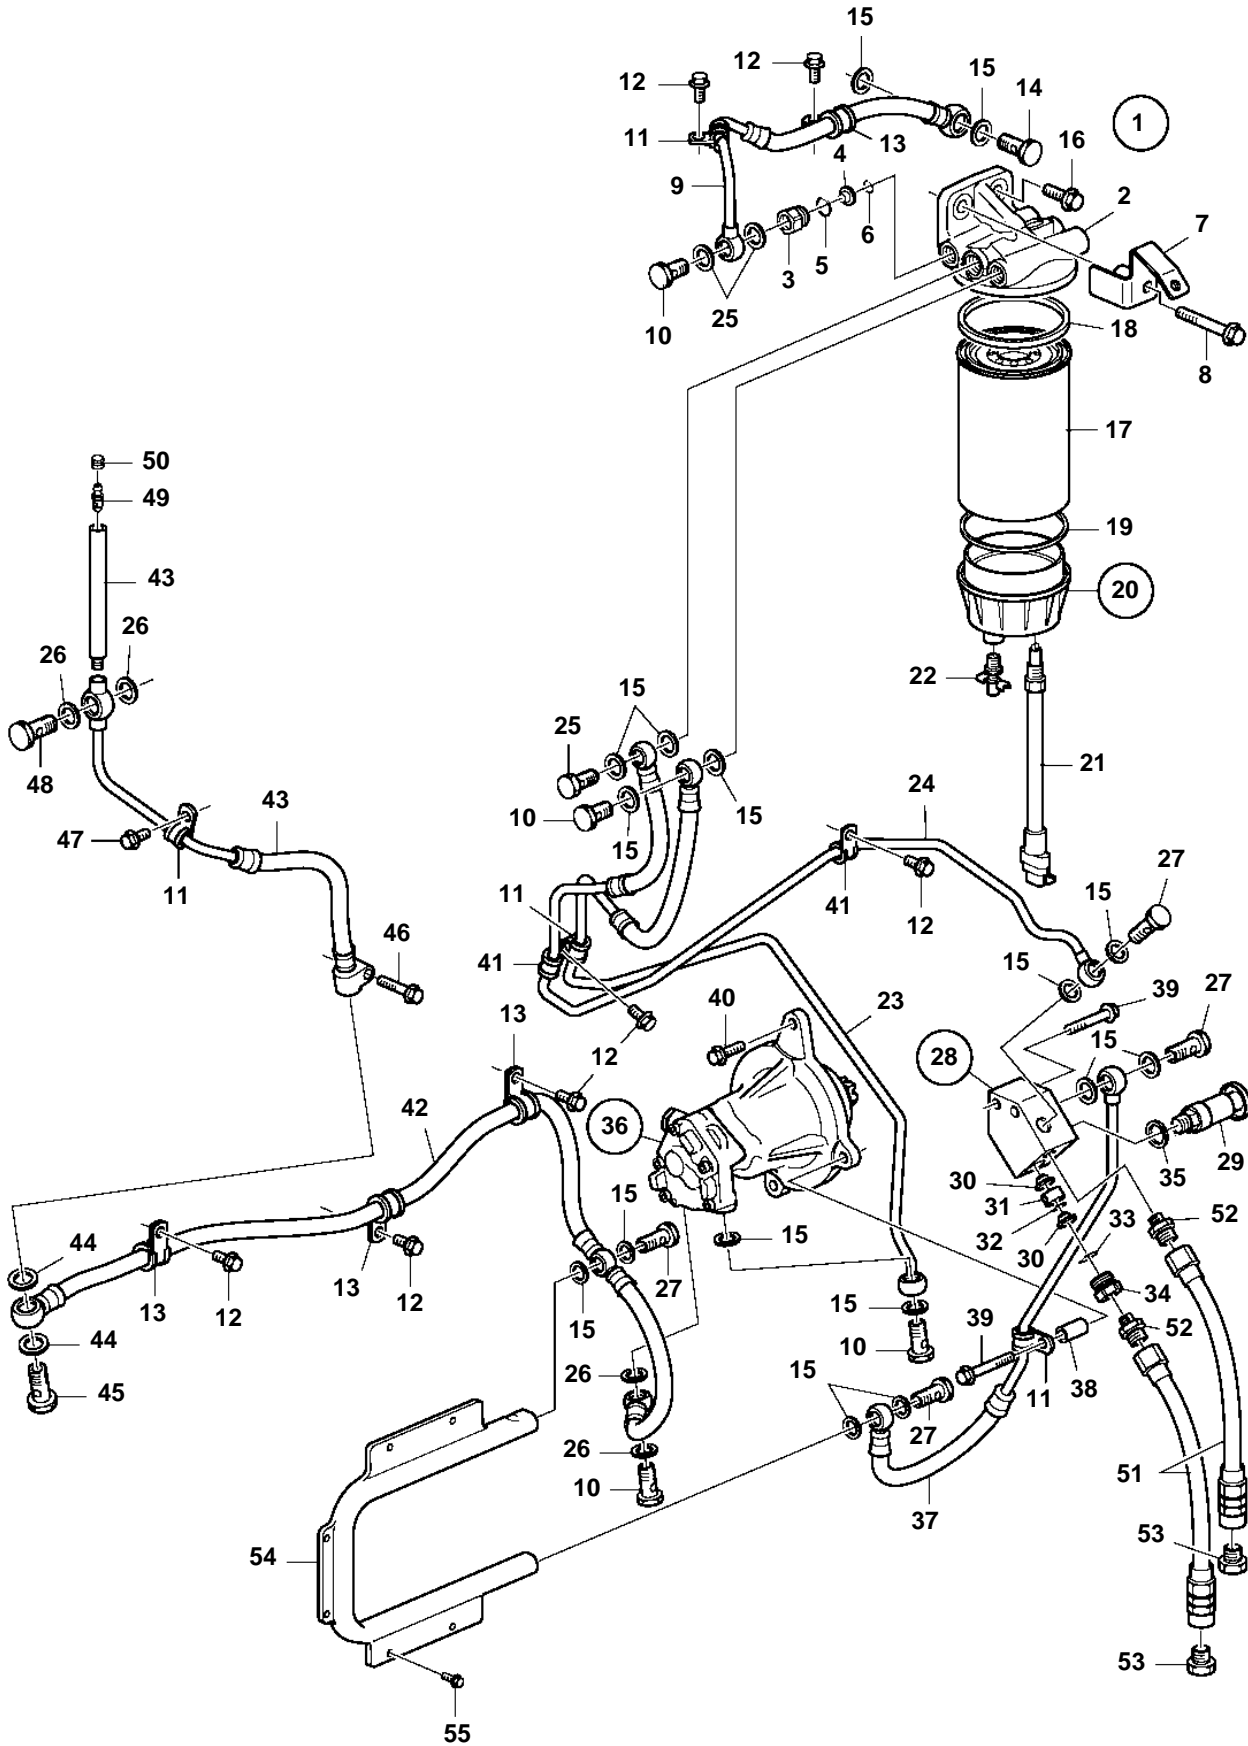

D13B-A MP

24850

D13B-A MP

REF	PART NO.	QTY	DESCRIPTION	SEE SEC.	NOTES
1	3849120	1	Fuel filter housing		
2	3849120	1	· Fuel filter housing		
3	21140340	1	· Nipple		
4	21113993	1	· Check valve		
5	1526474	1	· O-ring		
6	976971	1	· O-ring		
7	21168135	1	Bracket		
8	965188	1	Flange screw		
9	3889701	1	Fuel hose		
10	991046	4	Hollow screw		
11	942542	4	Clamp		
12	946440	7	Flange screw		
13	949747	5	Clamp		
14	190713	1	Hollow screw		
15	20852764	18	Sealing ring		
16	946472	1	Flange screw		
17	3809721	1	Fuel filter		
18			· Gasket		
19		1	· Gasket		
20	21283474	1	· Bowl		
21	3885070	1	· Sensor		
22	21279867	1	· Drain valve		
23	3889703	1	Air vent hose		
24	3889682	1	Fuel pipe		
25	3594288	1	Valve		
26	20852765	4	Sealing ring		
27	991048	4	Hollow screw		
28	3889704	1	Housing		
29	3837393	1	· Hand pump		
30	244834	2	· Valve		
31	8148331	1	· Spacer sleeve		
32	976971	1	· O-ring		
33	1526474	1	· O-ring		
34	21168724	1	· Nipple		
35	947622	1	· Gasket		
36	3885173	1	Fuel pump	35836	
37	21163011	1	Fuel hose		
38	852660	1	Spacer sleeve		
39	965216	1	Flange screw		
40	965216	1	Flange screw		L=55mm
	946671	2	Flange screw		L=30mm
41	942400	2	Clamp		
42	21280354	1	Fuel hose		
43	21280354	1	Fuel hose		
44	20852765	2	· Sealing ring		
45	21088049	1	· Overflow valve		
46	947760	1	Flange screw		
47	947107	1	Flange screw		
48	991046	1	Hollow screw		
49	20548012	1	Faucet		
50	20547976	1	Protecting cover		
51	3826595	2	Fuel hose		
52	977677	2	Nipple		
53	22753	2	Nipple		
54	20562394	1	Radiator		
55	948746	6	Flange screw		