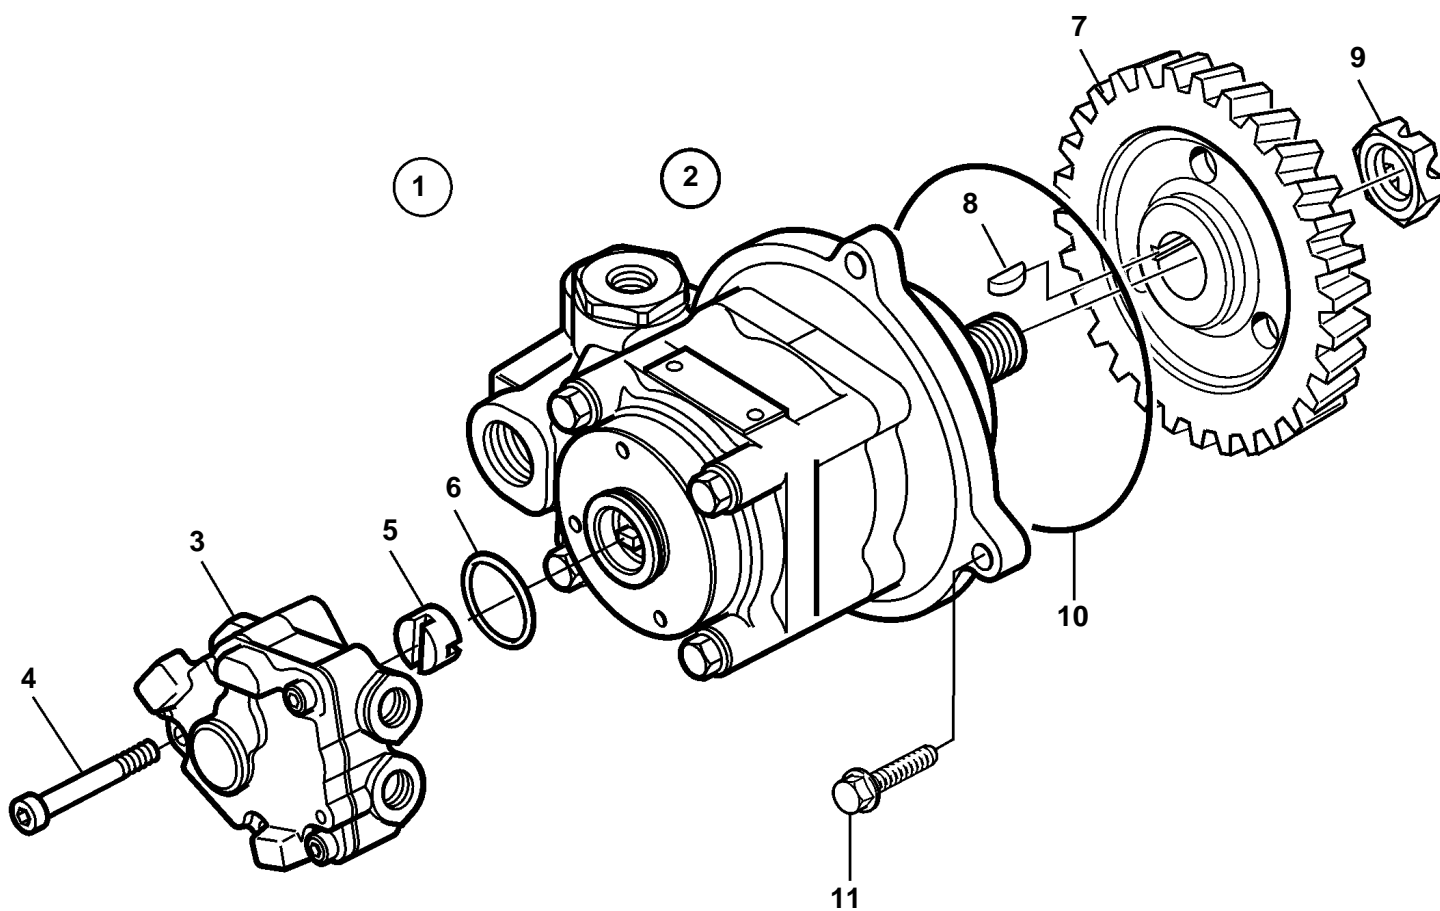

D13B-A MP

21014

D13B-A MP

REF	PART NO.	QTY	DESCRIPTION	NOTES
1	20902698	1	Tandem pump	With servo pump., CMPL, (20482482)
2	3885173	1	Fuel pump	Without servo pump., CMPL, (3594872)
3	20997341	1	· Fuel pump	(85103778)
4	85103780	1	· Hex. socket screw	
5	85103779	1	· Constant velocity jo	
6	85103703	1	· O-ring	
7	8131292	1	· Gear	
8	1505357	1	· Wedge	
9	20367040	1	· Castle nut	
10	977030	1	O-ring	
11	965216	1	Flange screw	L=55mm
	946671	2	Flange screw	L=30mm