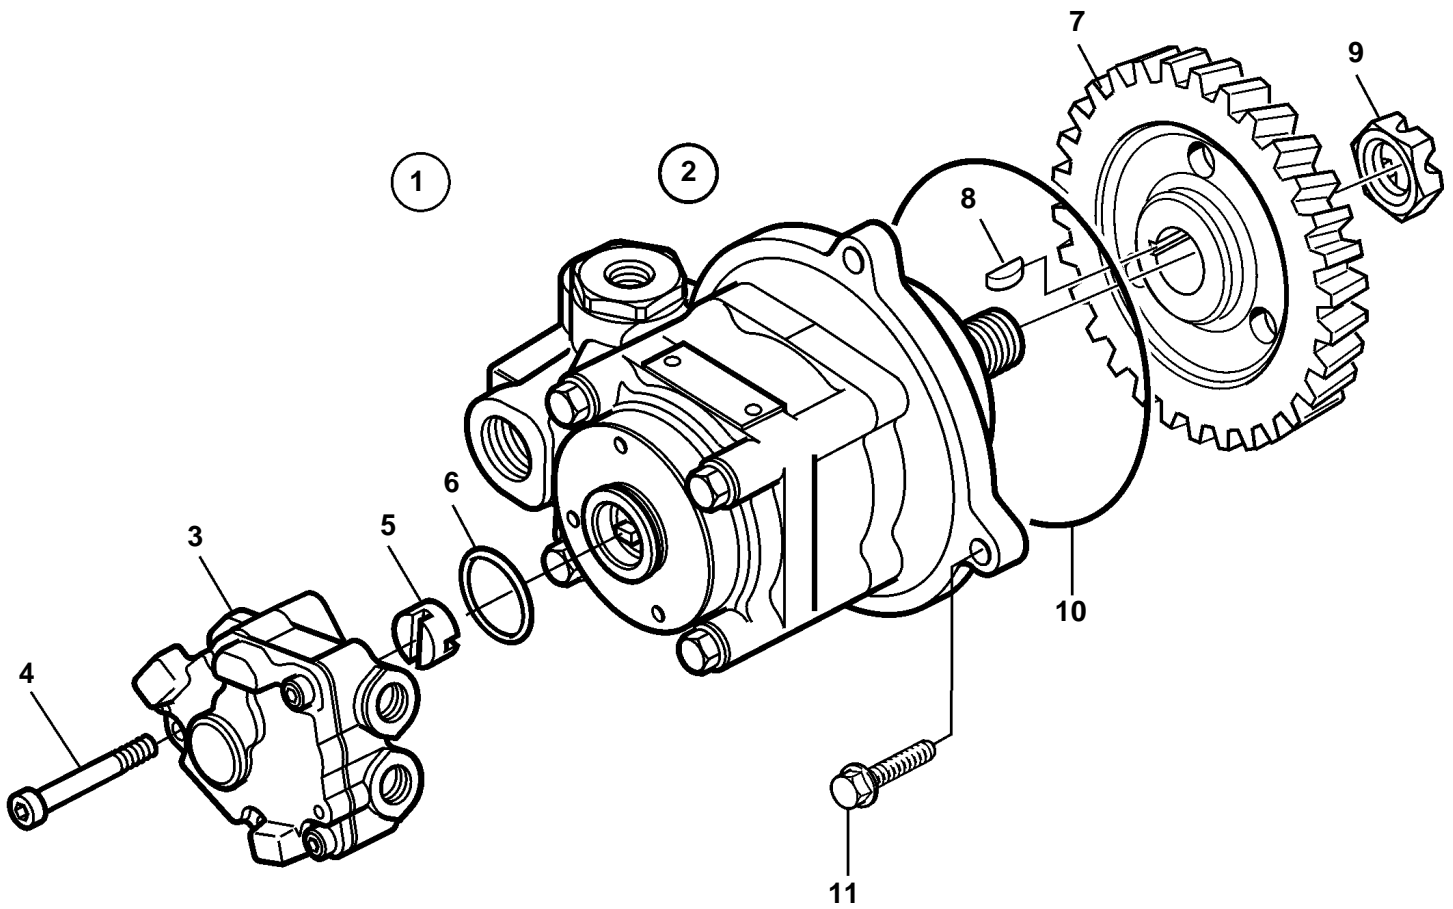

D13B-A MP

21014

D13B-A MP

REF	PART NO.	QTY	DESCRIPTION	NOTES
1	20902698	1	Tandem pump	With servo pump., CMPL, (20482482)
2	3885173	1	Fuel pump	Without servo pump., CMPL, (3594872)
3	20997341	1	· Fuel pump	(85103778)
4	85103780	1	· Hex. socket screw	
5	85103779	1	· Constant velocity jo	
6	85103703	1	· O-ring	
7	8131292	1	· Gear	
8	1505357	1	· Wedge	
9	20367040	1	· Castle nut	
10	977030	1	O-ring	
11	965216	1	Flange screw	L=55mm
	946671	2	Flange screw	L=30mm