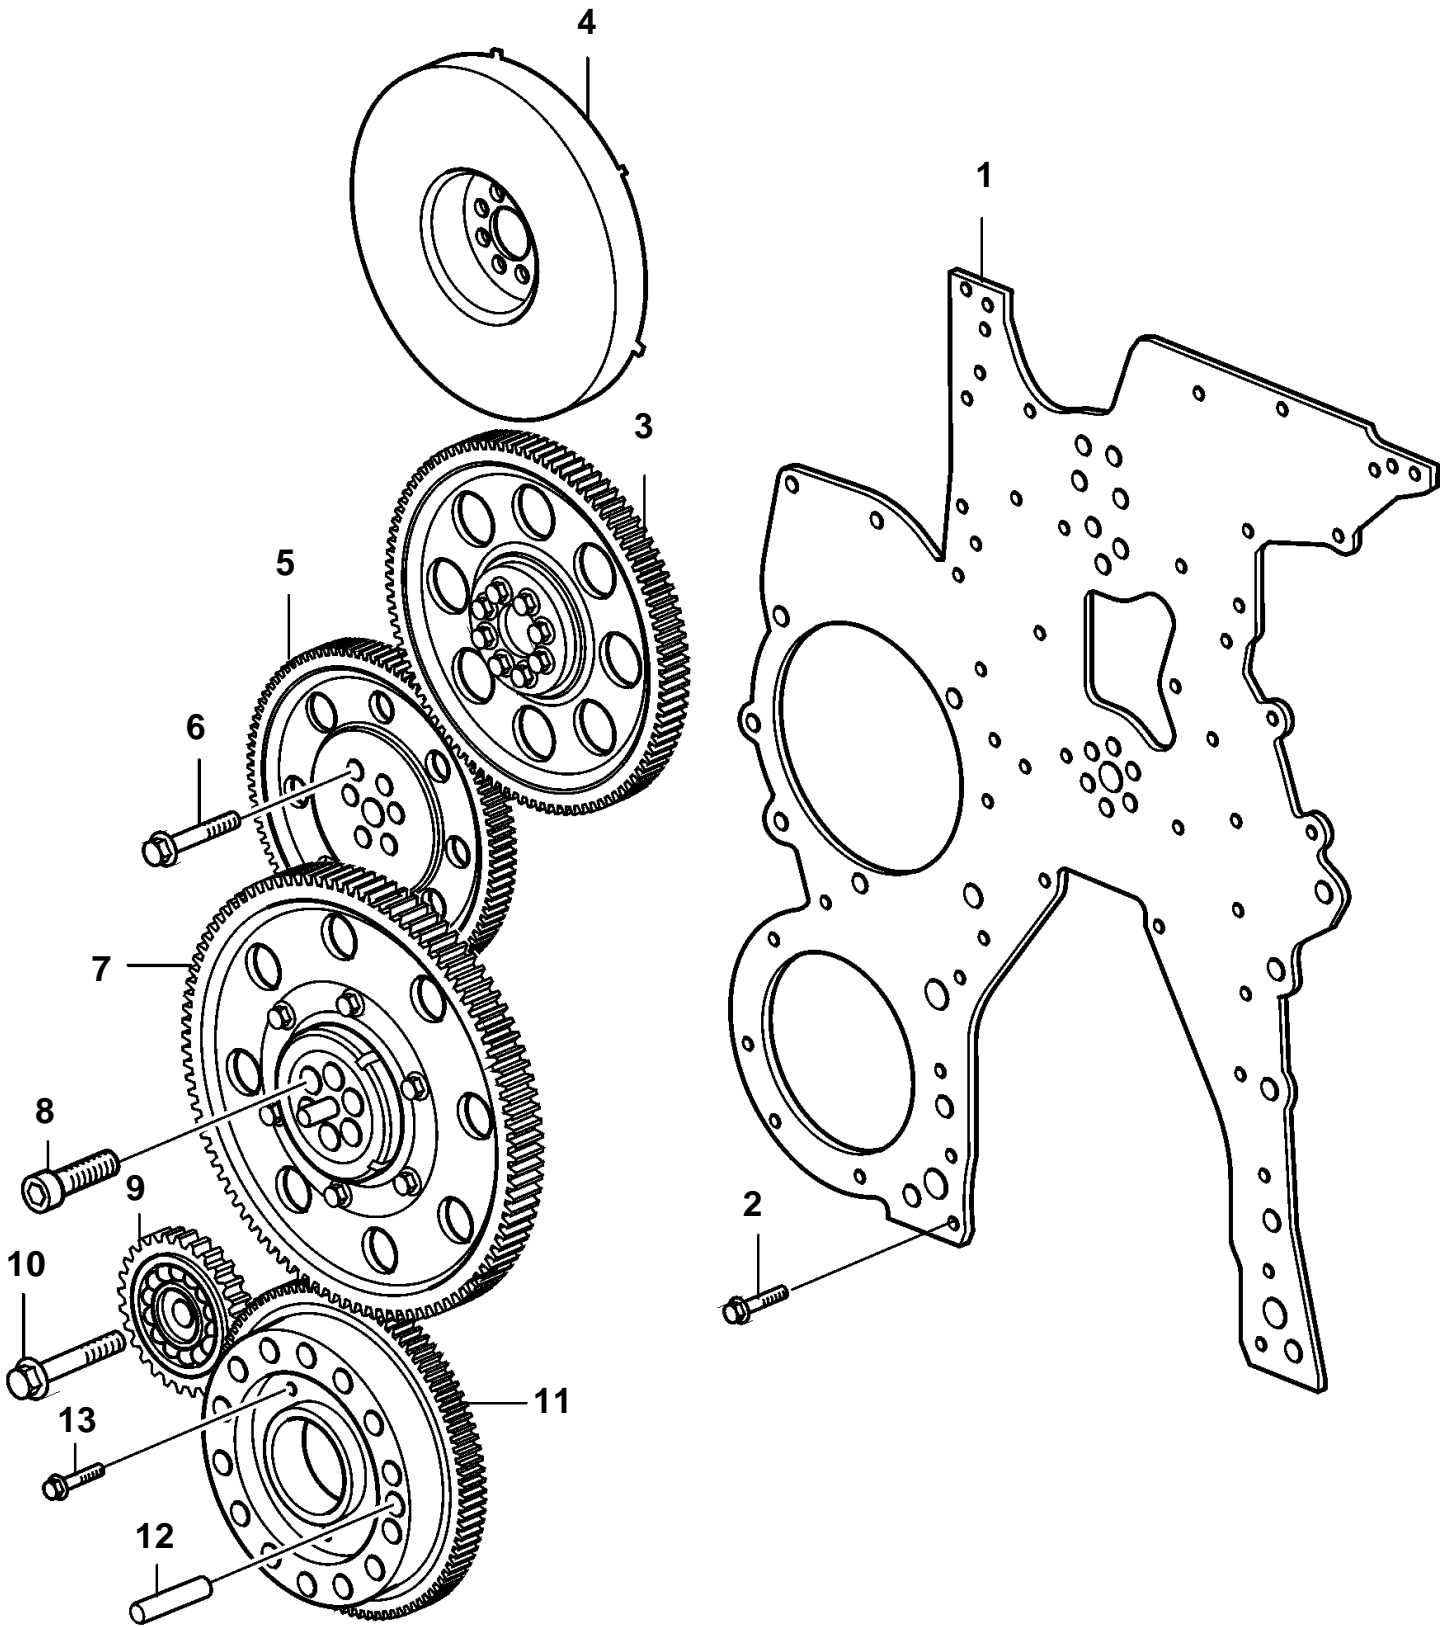

D13B-A MP

24917

## D13B-A MP

REF	PART NO.	QTY	DESCRIPTION	SEE SEC.
1	3886313	1	Timing gear plate	
2	945444	23	Flange screw	
3		1	Gear, camshaft	35677
4		1	Oscillation damper	35677
5	20850724	1	Idler gear, camshaft	
6	974615	6	Flange screw	
7	21057068	1	Idler gear	
8	20483919	6	Hex. socket screw	
9	21284769	1	Idler gear, power steering pump	
10	21050240	1	Flange screw	
11	20743004	1	Gear, crankshaft	
12	950656	1	Pin	
13	947760	2	Flange screw	