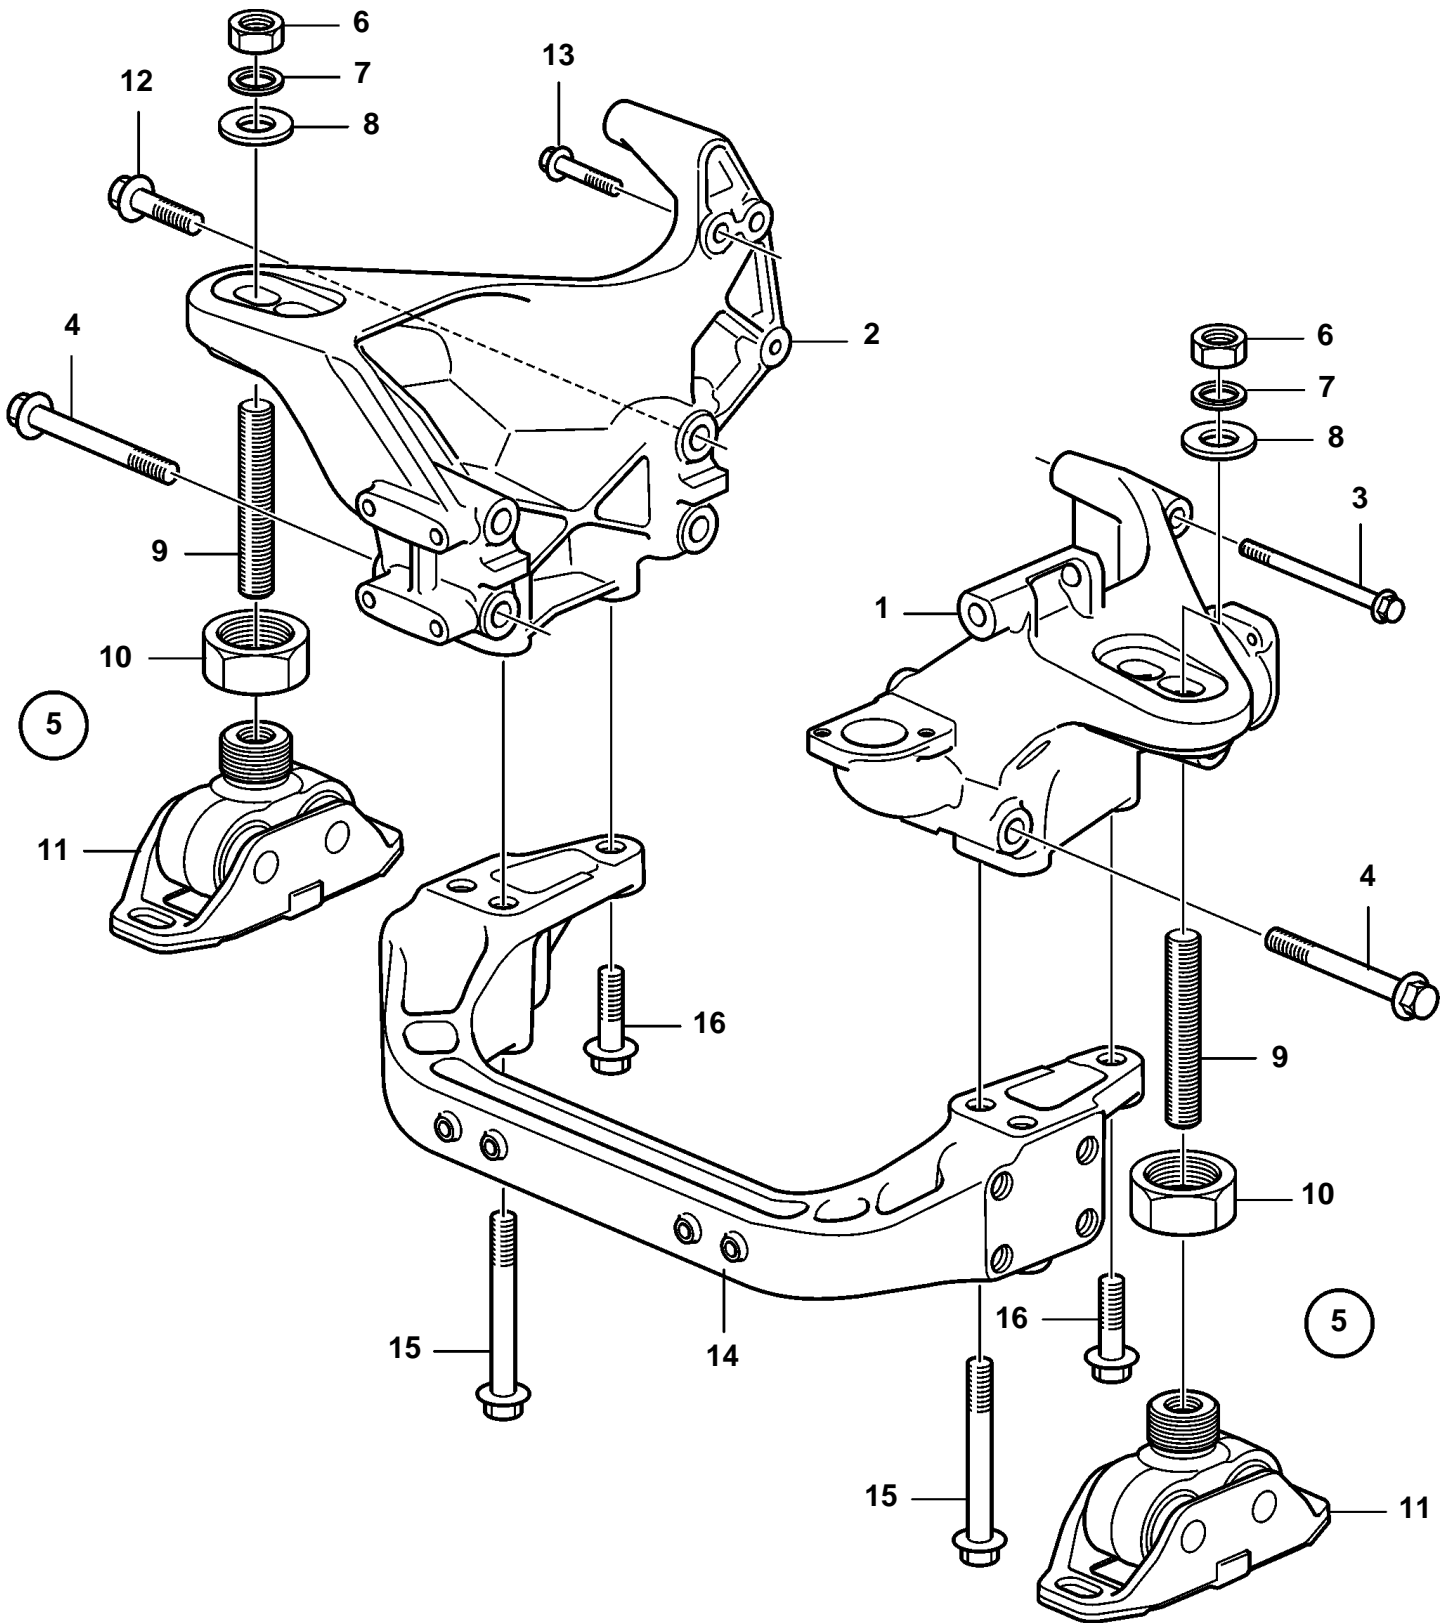

D13B-A MP

24815

**D13B-A MP**

REF	PART NO.	QTY	DESCRIPTION
1		1	Engine bracket
2		1	Engine bracket
3		1	Flange screw
4	968902	6	Flange screw
5	3843493	2	Rubber cushion kit
6	955786	1	· Hexagon nut
7	990697	1	· Lock washer
8	991994	1	· Washer
9	3817323	1	· Adjusting screw
10	3839409	1	· Nut
11		1	· Bracket
12	975121	2	Flange screw
13	968163	2	Flange screw
14	3886317	1	Engine mountings
15	975130	4	Flange screw
16	975126	2	Flange screw