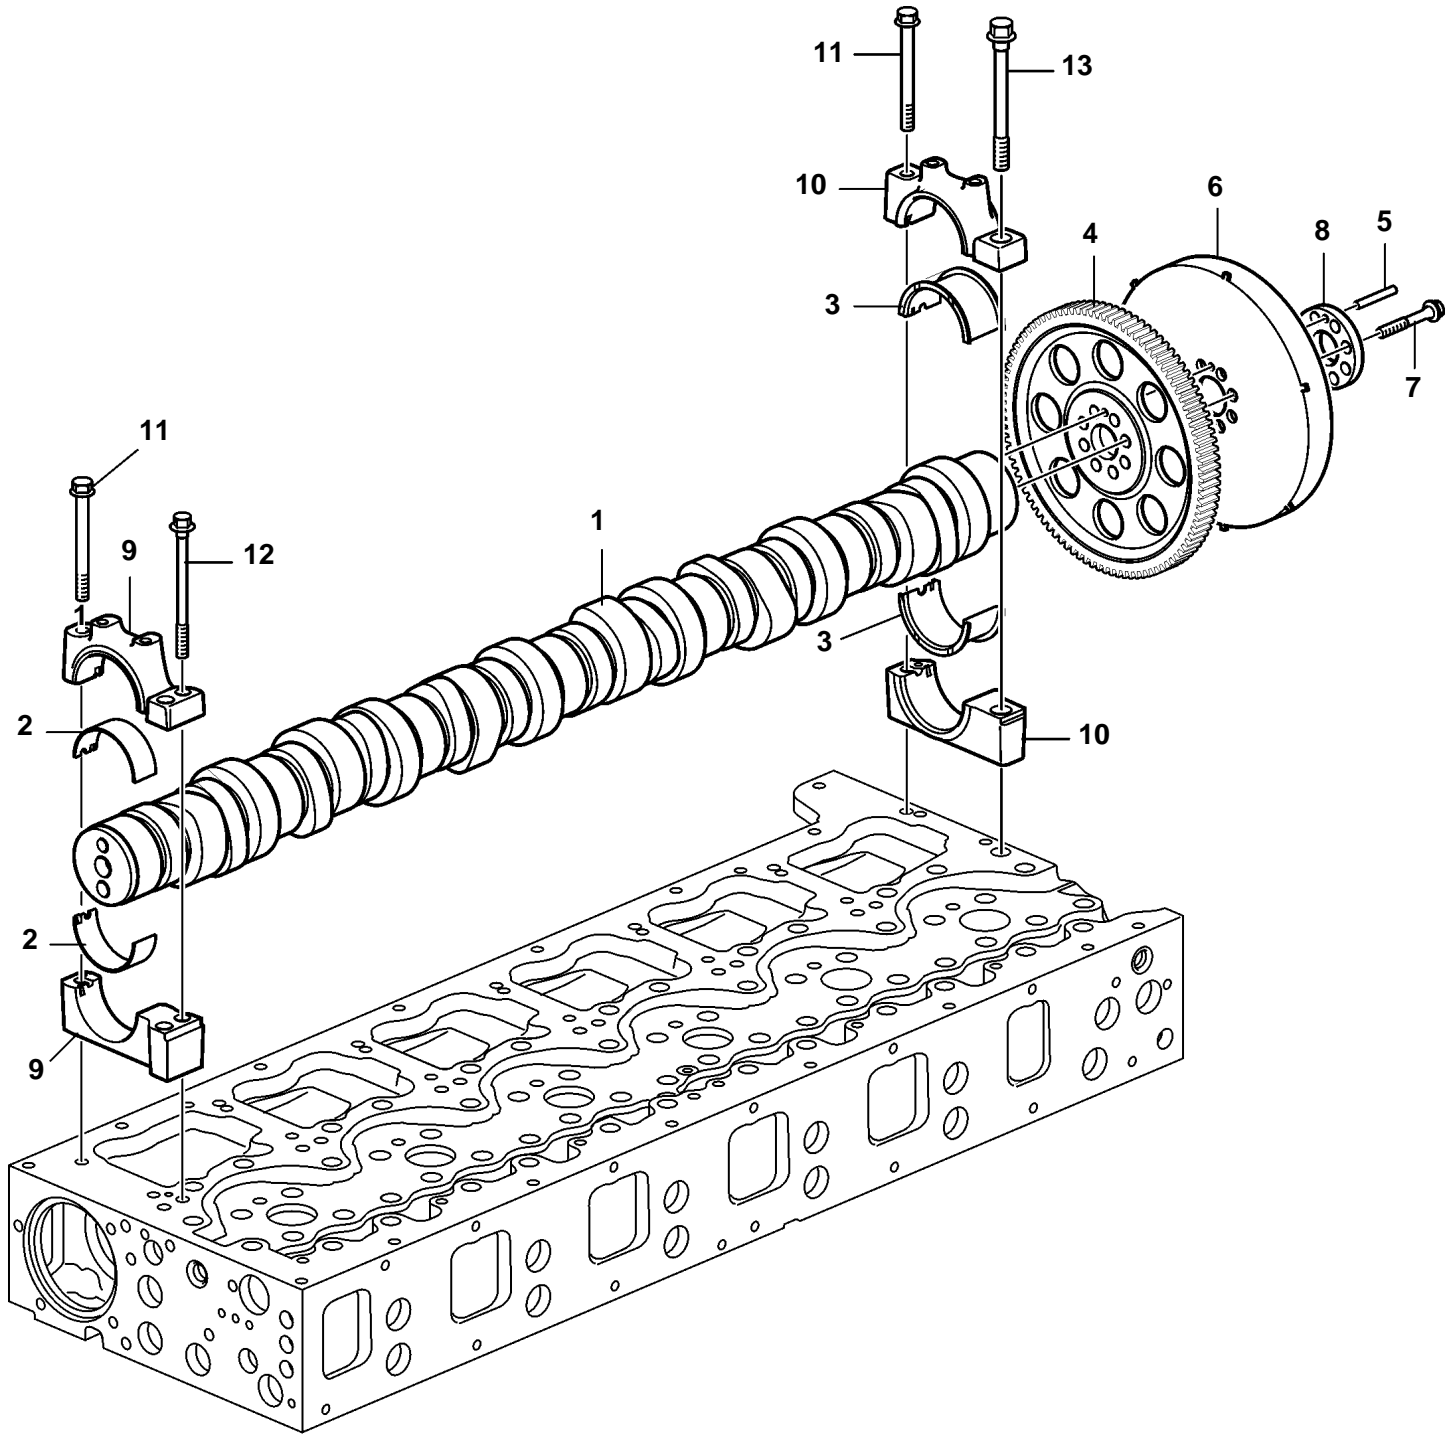

D13B-A MP

24274

## D13B-A MP

REF	PART NO.	QTY	DESCRIPTION	NOTES
1	21136464	1	Camshaft	
2	21006103	6	Camshaft bearing kit	STD, Cylinder 1-6
3	21006109	1	Camshaft bearing kit	STD, Rear
4	20891469	1	Gear	
5		1	· Pin	
6	21004214	1	Vibration damper	
7	8192804	8	Screw	
8	20878608	1	Spacer	
9		6	· Bearing housing, front	
10		1	· Bearing housing, rear	
11	975105	7	Flange screw	
12	20537512	12	Flange screw	
13	20412482	1	Flange screw	