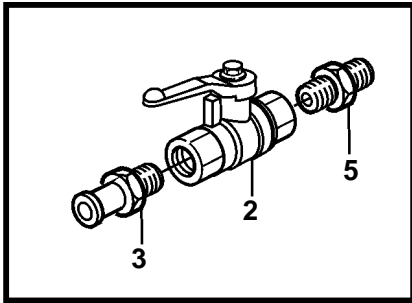

D12D-A MG, D12D-E MG

D12D-A MG, D12D-E MG

REF	PART NO.	QTY	DESCRIPTION	NOTES
1	865077	1	Engine heater, 2000W	
2	1140097	1	Ball valve	
3	479974	3	Nipple	
4	943369	X	Rubber hose	L=720mm
5	16452	1	Double nipple	
6	943369	X	Rubber hose	L=330mm
7	943473	4	Hose clamp	
8		1	Connecting cable	
9	945444	1	Flange screw	
10	807183	1	Spacer sleeve	
11	947760	2	Flange screw	
12	945408	2	Flange nut	ALT
13	3837050	1	Bracket	