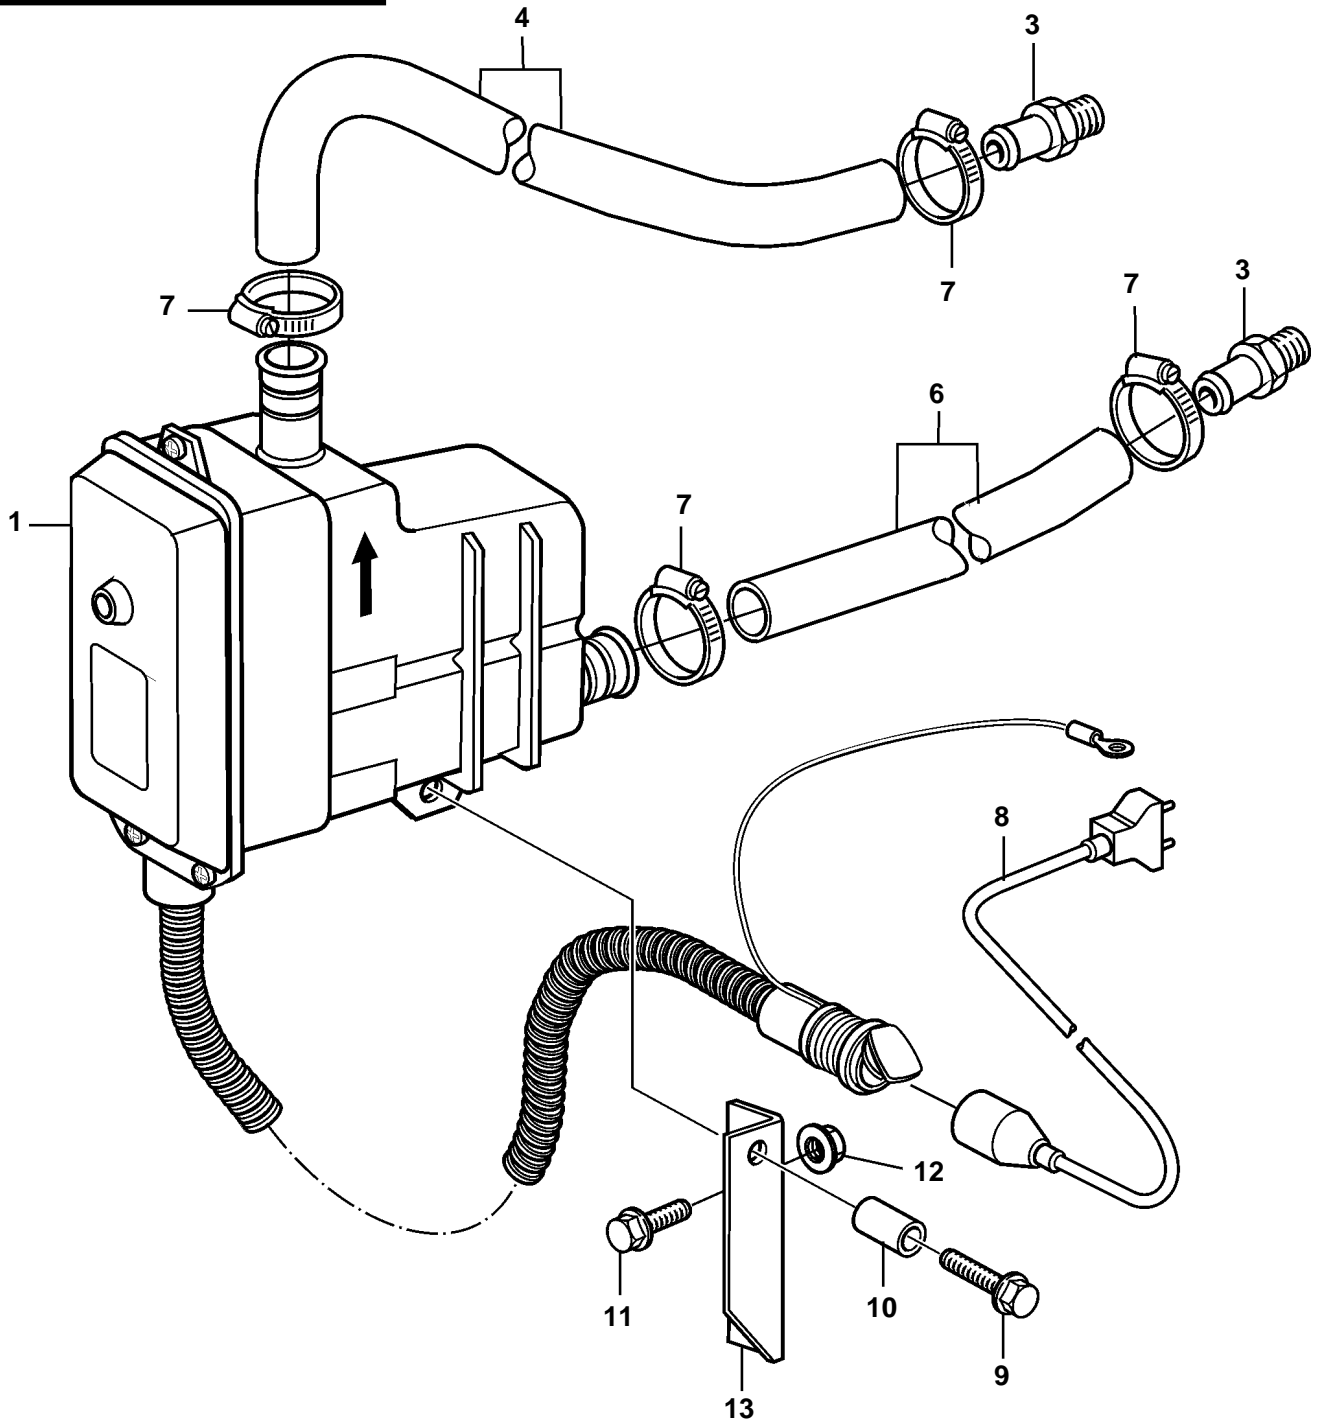

D12D-A MG, D12D-E MG

D12D-A MG, D12D-E MG

REF	PART NO.	QTY	DESCRIPTION	NOTES
1	865077	1	Engine heater, 2000W	
2	1140097	1	Ball valve	
3	479974	3	Nipple	
4	943369	X	Rubber hose	L=720mm
5	16452	1	Double nipple	
6	943369	X	Rubber hose	L=330mm
7	943473	4	Hose clamp	
8		1	Connecting cable	
9	945444	1	Flange screw	
10	807183	1	Spacer sleeve	
11	947760	2	Flange screw	
12	945408	2	Flange nut	ALT
13	3837050	1	Bracket	