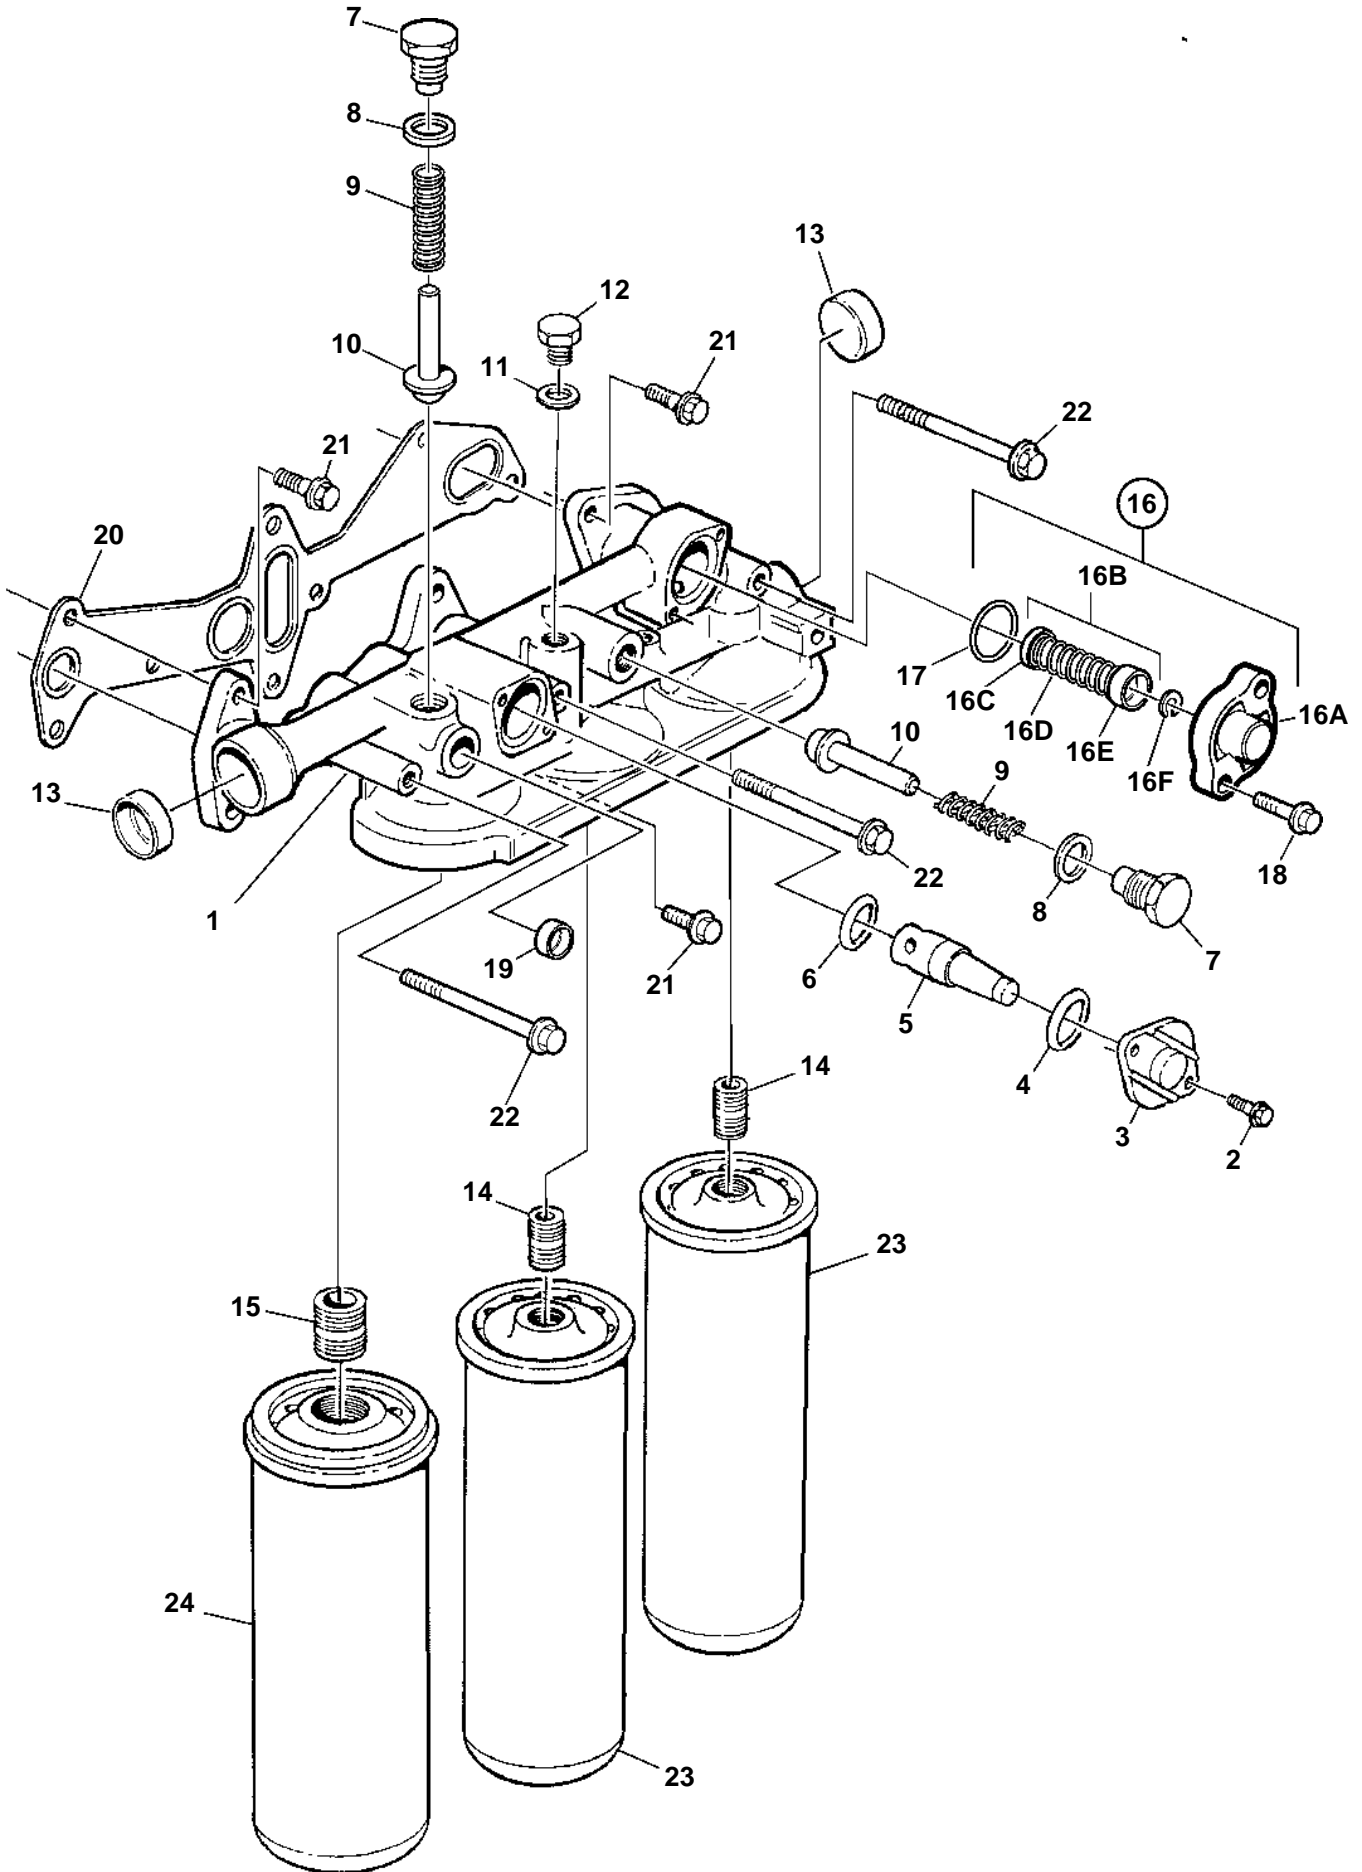

D12D-A MG, D12D-B MG

19774

D12D-A MG, D12D-B MG

REF	PART NO.	QTY	DESCRIPTION
1	8170274	1	Oil filter housing
2	946544	2	Flange screw
3	471648	1	Cover
4	949659	1	O-ring
5	1546305	1	Piston cooling valve
6	469846	1	Sealing ring
7	471598	2	Plug
8	947627	2	Gasket
9	466653	2	Spring
10	471085	2	Valve
11	11998	1	Gasket
12	960632	1	Plug
13	948812	2	Cap plug
14	466623	2	Nipple
15	469904	1	Nipple
16	3169689	1	Valve
16A	3184806	1	• Cover
16B	3169687	1	• Delivery valve
16C		1	• Valve
16D		1	• Spring
16E		1	• Valve guide
16F	955964	1	• Snap ring
17	949659	1	• O-ring
18	947542	2	Screw
19	946778	1	Cap plug
20	8170534	1	Gasket
21	945444	5	Flange screw
22	969225	3	Flange screw
23	478736	2	Oil filter
24	477556	1	Oil filter