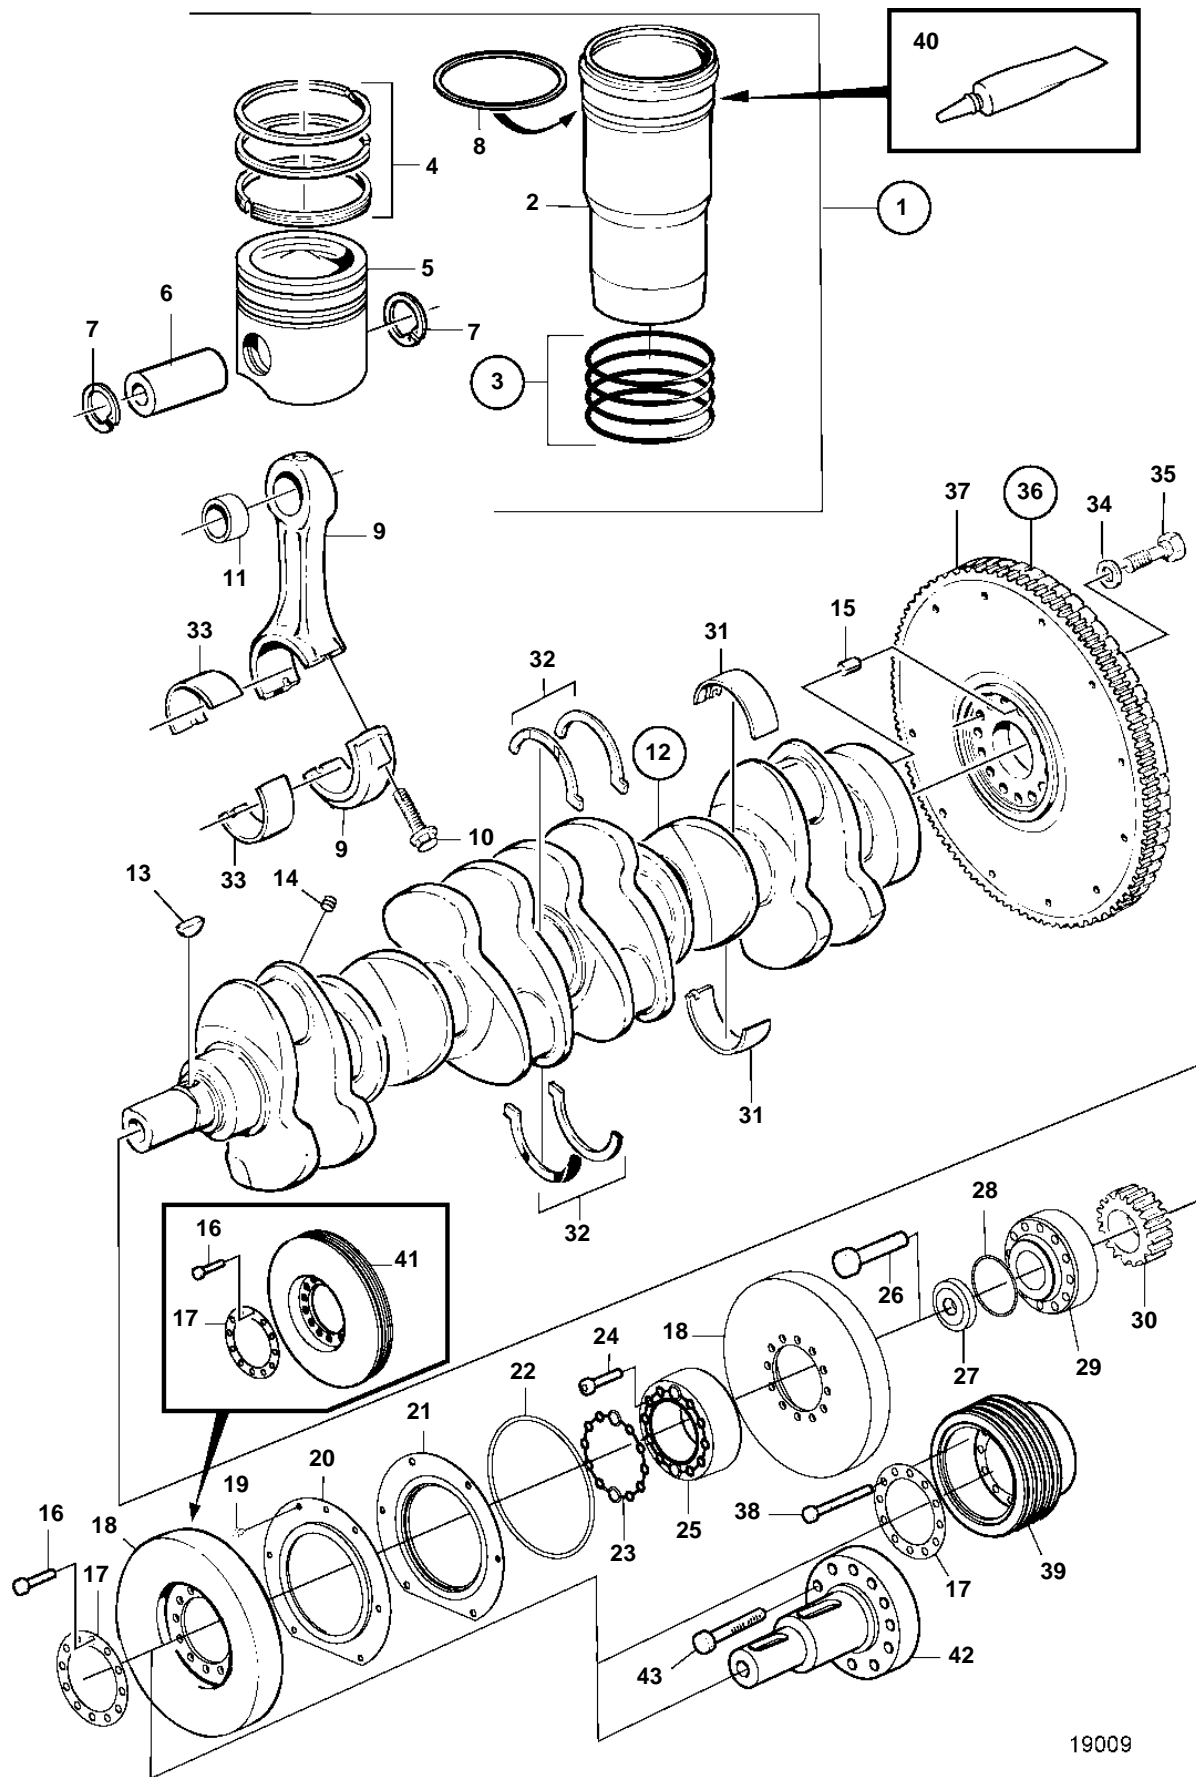

D12D-A MG

19009

D12D-A MG

REF	PART NO.	QTY	DESCRIPTION	NOTES
1	21223174	6	Cylinder liner kit	
2		1	· Cylinder liner	
3	270950	1	· Sealing kit	
4	21223178	1	· Piston ring kit	
	3848522	1	· Piston ring kit	
5		1	· Piston	
6	3155115	1	· Piston pin	
7	914530	2	Snap ring	
8	1677592	6	Shim	TH = 0.30mm
	1677593	6	Shim	TH=0.50mm
	1677591	6	Shim	TH = 0.20mm
9	21160343	6	Connecting rod	
10	1543035	12	· Screw	
11	20381185	6	· Bushing	(470304)
12	20538850	1	Crankshaft	(3832928)
13	422253	1	· Woodruff key	
14	978130	6	· Plug	
15	950645	1	· Pin	
16	963254	10	Hexagon screw	
17	8193962	1	Washer	
18	8193930	2	Vibration damper	
19	946440	6	Flange screw	
20	3827504	1	Dust cover	
21	3832863	1	Sealing ring	
22	3832906	1	O-ring	
23	3827530	1	Sealing ring	
24	974111	2	Hex. socket screw	
25	3826656	1	Companion flange	
26	1543316	1	Screw	
27	422124	1	Washer	
28	945512	1	O-ring	
29	1549407	1	Hub	
30	8170192	1	Gear	
31	20530916	7	Main bearing	Std, (276615)
		7	· Bearing shell, upper	Marked 20530902
		7	· Bearing shell, lower	Marked 20530900
	20578624	7	Main bearing	U.S=0.25mm, (276616)
		7	· Bearing shell, upper	Marked 20578619
		7	· Bearing shell, lower	Marked 20578613
	20578625	7	Main bearing	U.S=0.50mm, (276617)
		7	· Bearing shell, upper	Marked 20578620
		7	· Bearing shell, lower	Marked 20578614
		7	Main bearing	U.S=0.75mm, (276618)
		7	· Bearing shell, upper	Marked 20578621
		7	· Bearing shell, lower	Marked 20578615
	20578627	7	Main bearing	U.S=1.00mm, (276619)
		7	· Bearing shell, upper	Marked 20578622
		7	· Bearing shell, lower	Marked 20578616
		7	Main bearing	U.S=1.25mm, (276620)
		7	· Bearing shell, upper	Marked 20578623
		7	· Bearing shell, lower	Marked 20578617
32	3093651	1	Thrust washer	Std
	3093652	1	Thrust washer	TH = 0.10mm
	3093653	1	Thrust washer	TH = 0.20mm
33	276134	6	Big-end bearing shel	Std
	276135	6	Big-end bearing shel	U.S=0.25mm
	276136	6	Big-end bearing shel	U.S=0.50mm
	276137	6	Big-end bearing shel	U.S=0.75mm
	276334	6	Big-end bearing shel	U.S=1.00mm
		6	Big-end bearing shel	U.S=1.25mm
34	1543563	14	Washer	
35	1677893	14	Screw	
36	3841339	1	Flywheel	(866380)