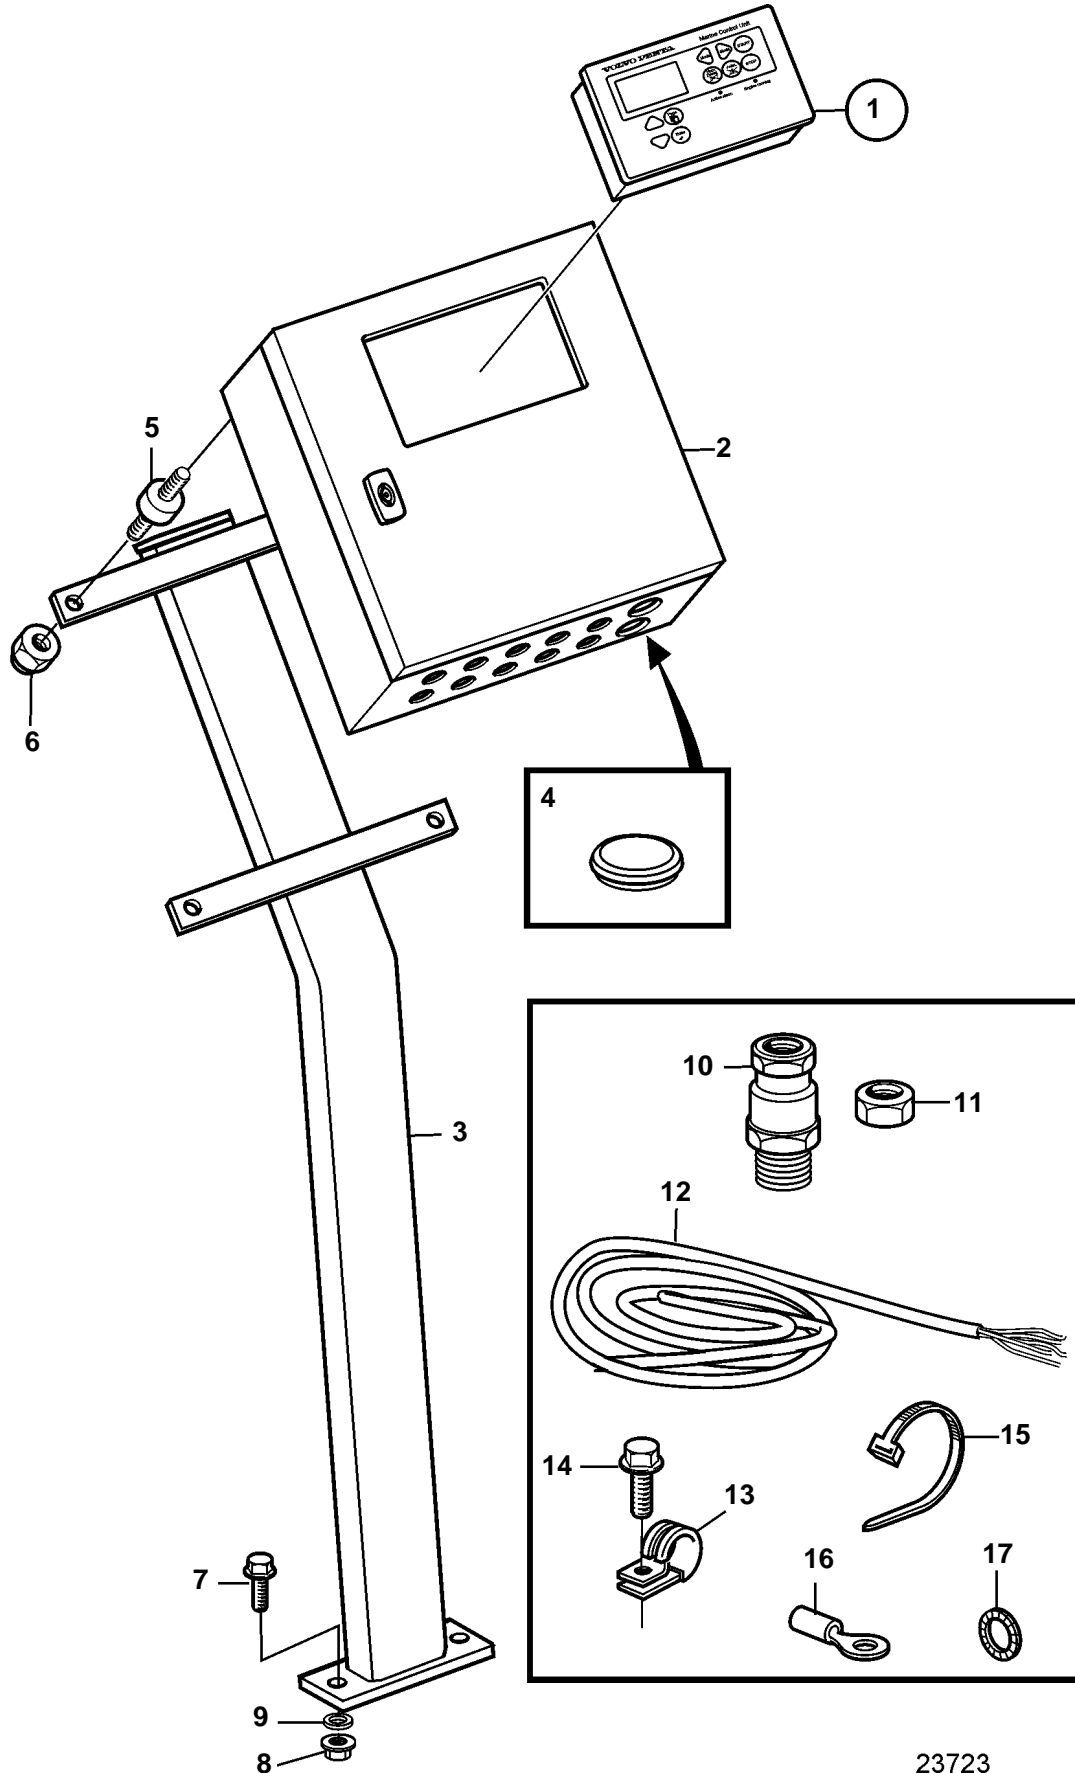

D12D-A MG, D12D-E MG

23723

D12D-A MG, D12D-E MG

REF	PART NO.	QTY	DESCRIPTION	SEE SEC.	NOTES
1		1	Electronic unit	21668	
2		1	Housing	21668	
3	3883975	1	Bracket		
4	941268	X	Plug		D=20mm
	943920	X	Plug		D=1.10"(28mm)
	662620	X	Rubber button		D=28mm
5	863415	4	Rubber cushion		
6	945408	4	Flange nut		
7	965193	2	Flange screw		
8	971096	2	Flange nut		
9		2	U-member washer		
10	881193	1	Cable union		
11	880755	1	Nut		
	945408	X	Flange nut		
12	970624	X	Electric cable		L=300mm
13	947827	X	Clamp		
14	946440	X	Flange screw		
	945444	X	Flange screw		
15	948211	X	Cable tie		
16	881494	2	Cable terminal		
17	942767	1	Toothed washer		