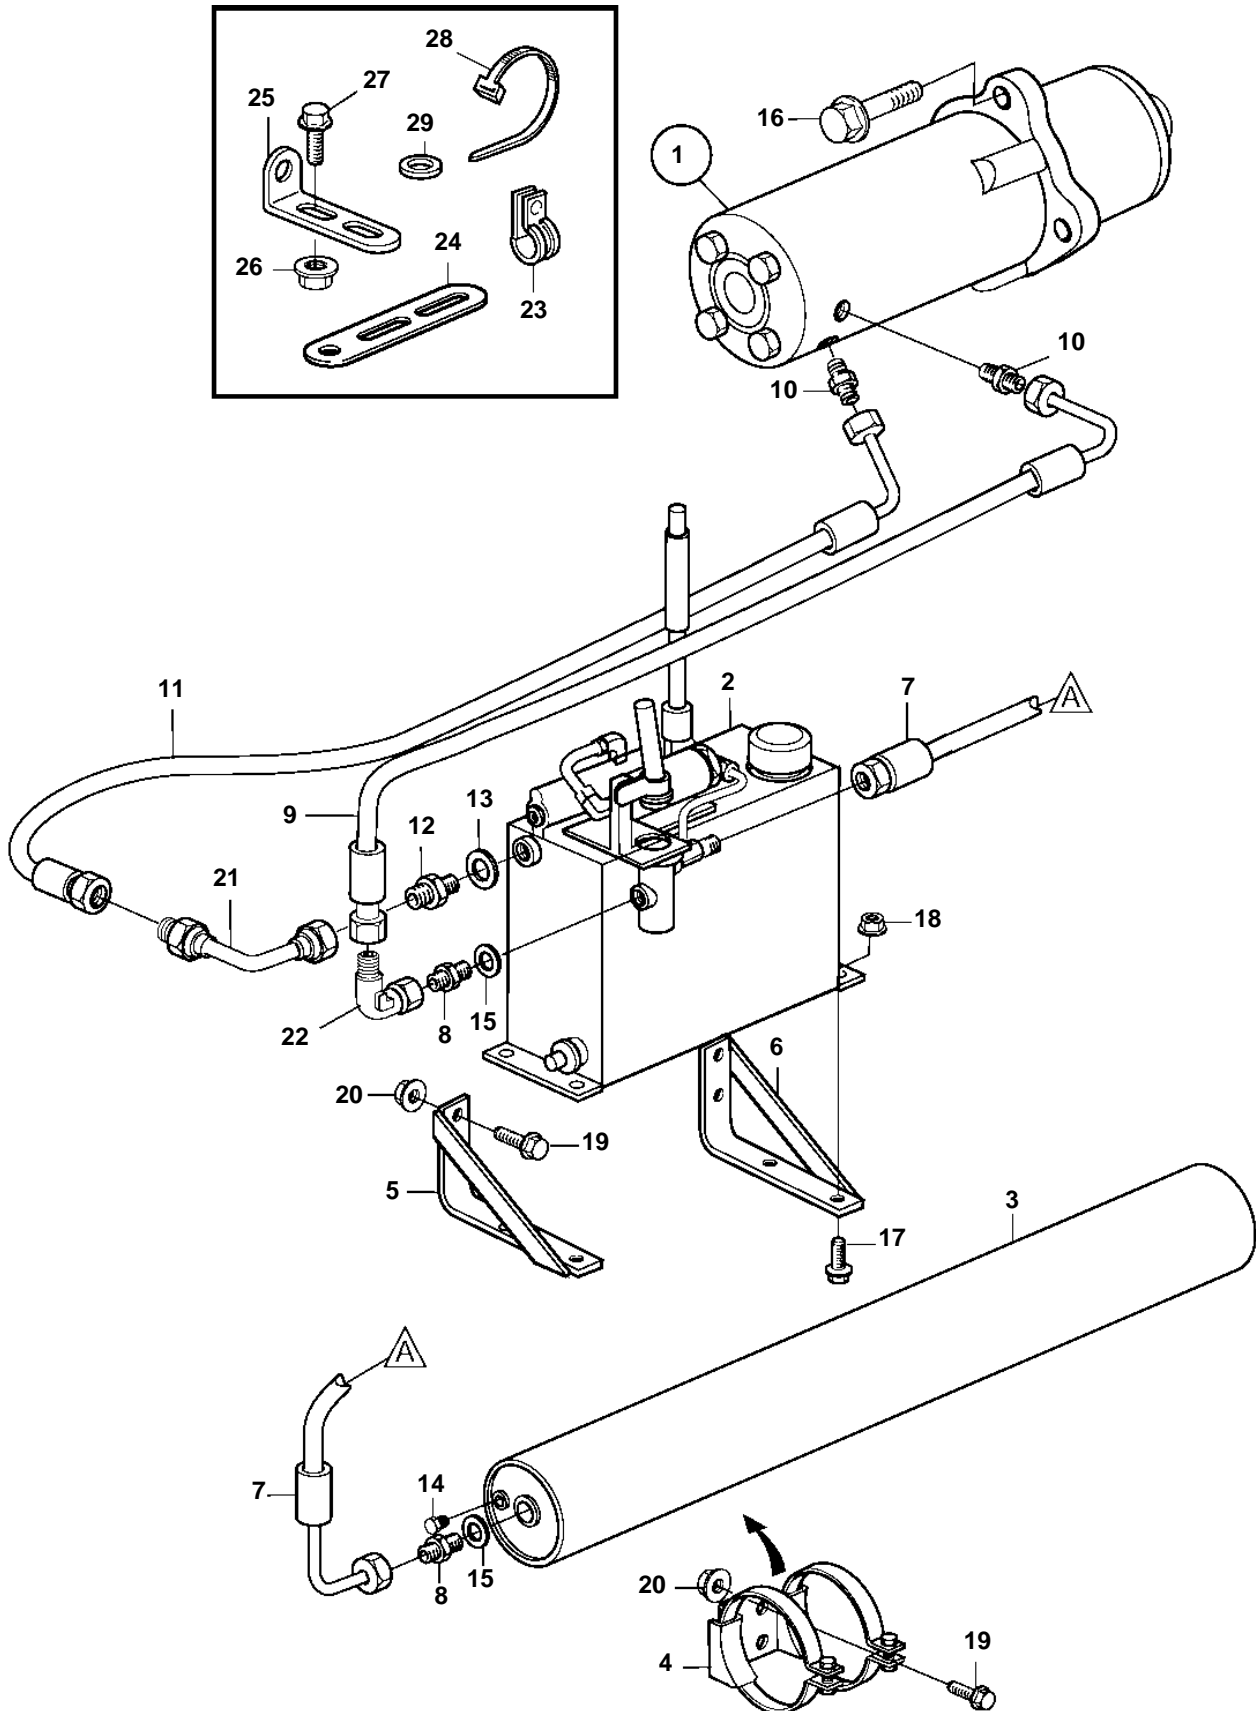

D12D-A MG, D12D-E MG

D12D-A MG, D12D-E MG

REF	PART NO.	QTY	DESCRIPTION	NOTES
1	3830514	1	Hydraulic motor · Parts not sold separately	
2		1	Oil tank	
3		1	Oil tank	Accumulator
4	3829542	2	Bracket	
5		1	Bracket, left	
6		1	Bracket, right	
7	3829545	1	Hydraulic hose	
8	957031	1	Nipple	
9	3838353	1	Hydraulic hose	
10	941750	3	Nipple	
11	3838352	1	Hydraulic hose, return	
12	981303	1	Nipple	
13	977937	1	Gasket	(944252)
14	963800	1	Reduction nipple	
15	948883	1	Gasket	
16	946472	3	Flange screw	
17	947760	4	Flange screw	
18	948645	4	Flange lock nut	
19	946752	16	Flange screw	
20	971098	16	Flange lock nut	
21	983826	1	Elbow nipple	
22	964016	2	Elbow nipple	
23	1545432	4	Clamp	
	945081	1	Clamp	
24	965540	1	Bracket	
25	965559	1	Bracket	
26	945408	2	Flange nut	
27	946173	2	Flange screw	
28	948211	9	Cable tie	
29	191172	1	Washer	