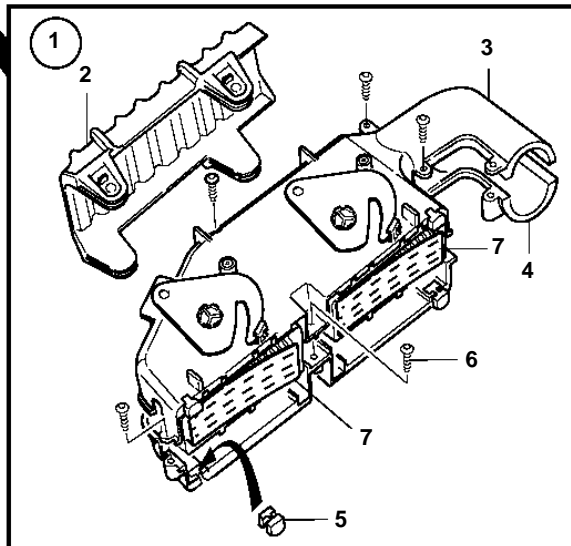

D12D-A MG

19314

D12D-A MG

REF	PART NO.	QTY	DESCRIPTION	SEE SEC.	NOTES
1		1	Switch		
2	3199185	1	· Handle		
3	3173907	1	· Cover		
4	3173908	1	· Cover		
5	3173913	4	· Vibration damper		
6	975367	5	· 6 point socket screw		
7		2	· Pin housing		
8		1	Control unit	6690	
9	3095161	4	· Rubber cushion		
10	948217	4	Flange screw		
11	3837371	1	Bracket		
12	946440	1	Flange screw		
13	965220	1	Flange screw		
14	971095	1	Flange nut		
15	965220	4	Flange screw		
16		1	Bracket		For radiator/keel cooling engines.