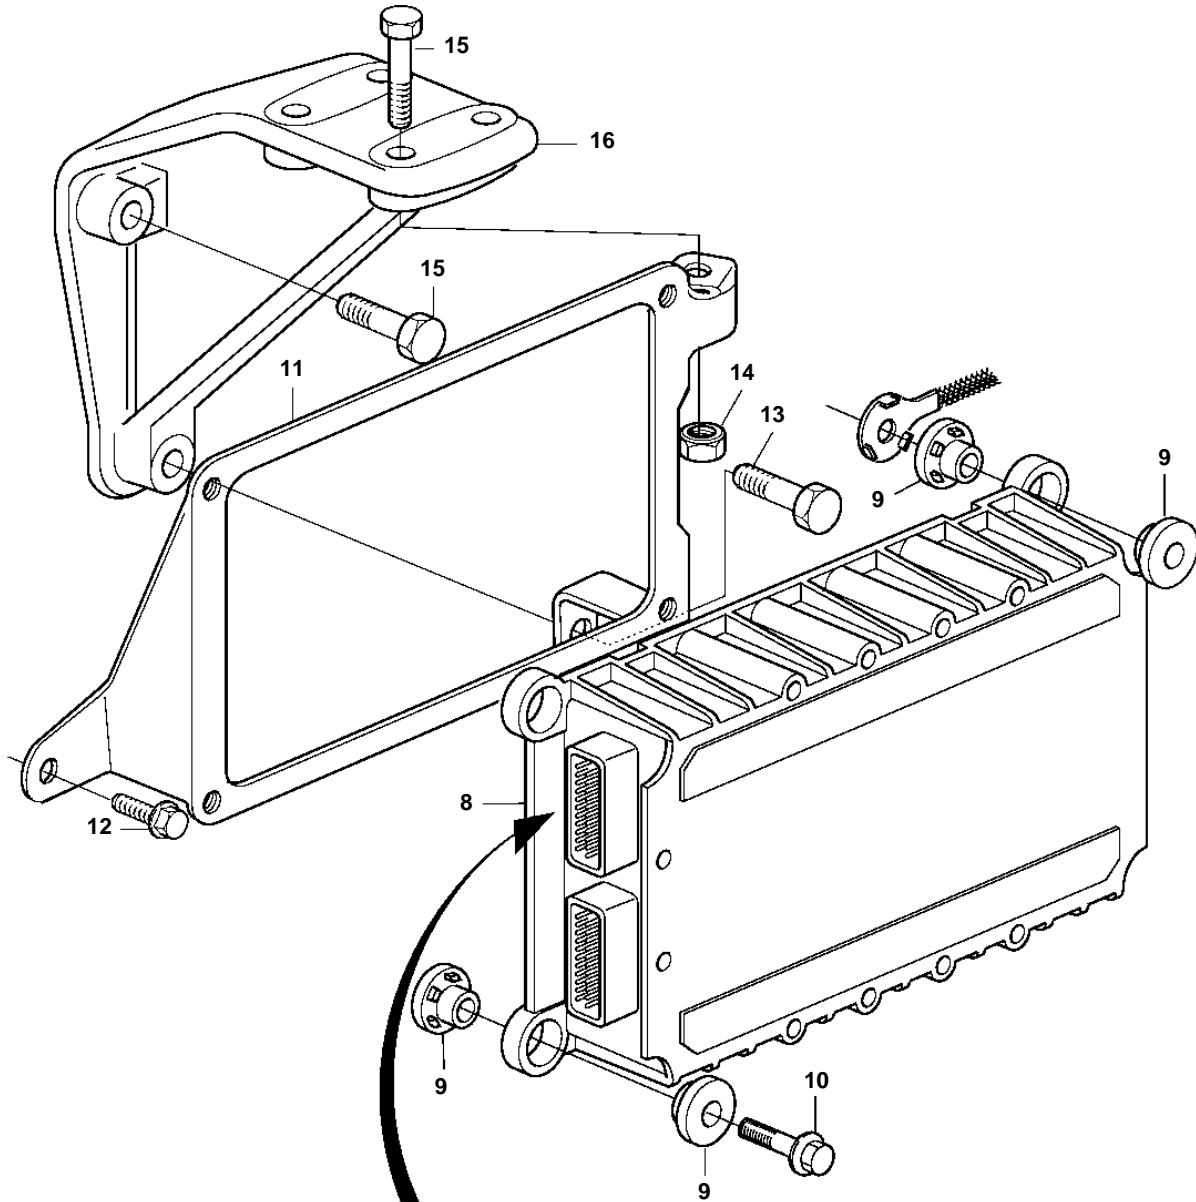

D12D-A MG

19314

D12D-A MG

REF	PART NO.	QTY	DESCRIPTION	SEE SEC.	NOTES
1		1	Switch		
2	3199185	1	· Handle		
3	3173907	1	· Cover		
4	3173908	1	· Cover		
5	3173913	4	· Vibration damper		
6	975367	5	· 6 point socket screw		
7		2	· Pin housing		
8		1	Control unit	6690	
9	3095161	4	· Rubber cushion		
10	948217	4	Flange screw		
11	3837371	1	Bracket		
12	946440	1	Flange screw		
13	965220	1	Flange screw		
14	971095	1	Flange nut		
15	965220	4	Flange screw		
16		1	Bracket		For radiator/keel cooling engines.