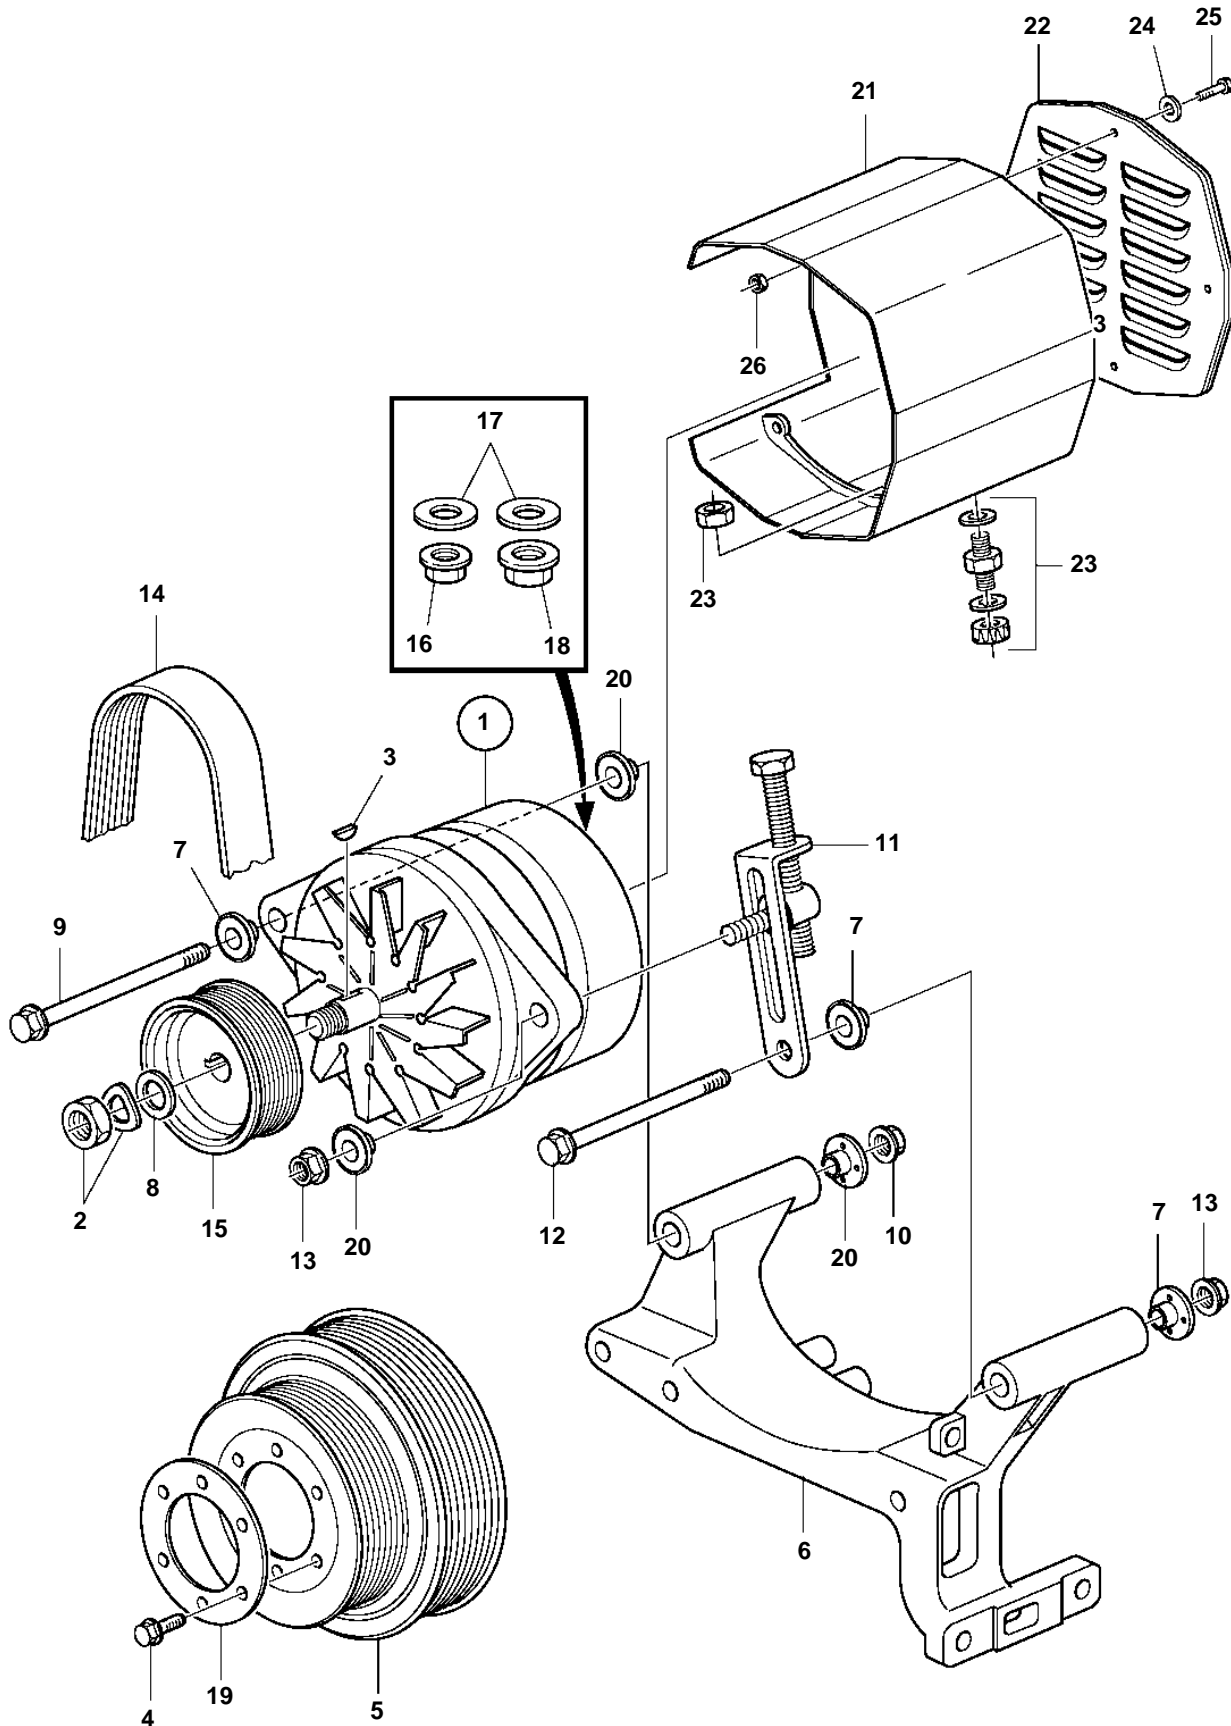

D12D-A MG, D12D-E MG

23664

D12D-A MG, D12D-E MG

REF	PART NO.	QTY	DESCRIPTION	SEE SEC.	NOTES
1	873986	1	Alternator		28V 60A
	3803496	1	Alternator, exch, exch		28V 60A
				4394	
2		1	· Mounting kit		
3		1	· Wedge		
4	945444	6	Flange screw		
5	1546482	1	Pulley		
6	3808013	1	Bracket		
7	3589388	2	Insulating bushing		
8	1675544	1	Spacer washer		
9	979935	1	Flange screw		
10	971096	1	Flange nut		
11	1676586	1	Tensioner		
12	965184	1	Flange screw		
13	971095	2	Flange nut		
14	978217	1	V-ribbed belt		
15	1636242	1	Pulley		
16	945407	1	Flange nut		M6,B-
17	941906	1	Spring washer		B-
	941907	1	Spring washer		B+
18	945408	1	Flange nut		M8,B-
19	3979500	1	Washer		
20	3589369	4	Insulating bushing		
21	3826625	1	Housing		
22	3837164	1	Cardboard tube		
23	874325	1	Fitting		
24	969514	4	6 point socket screw		
25	941904	4	Spring washer		
26	949874	4	Flange lock nut		