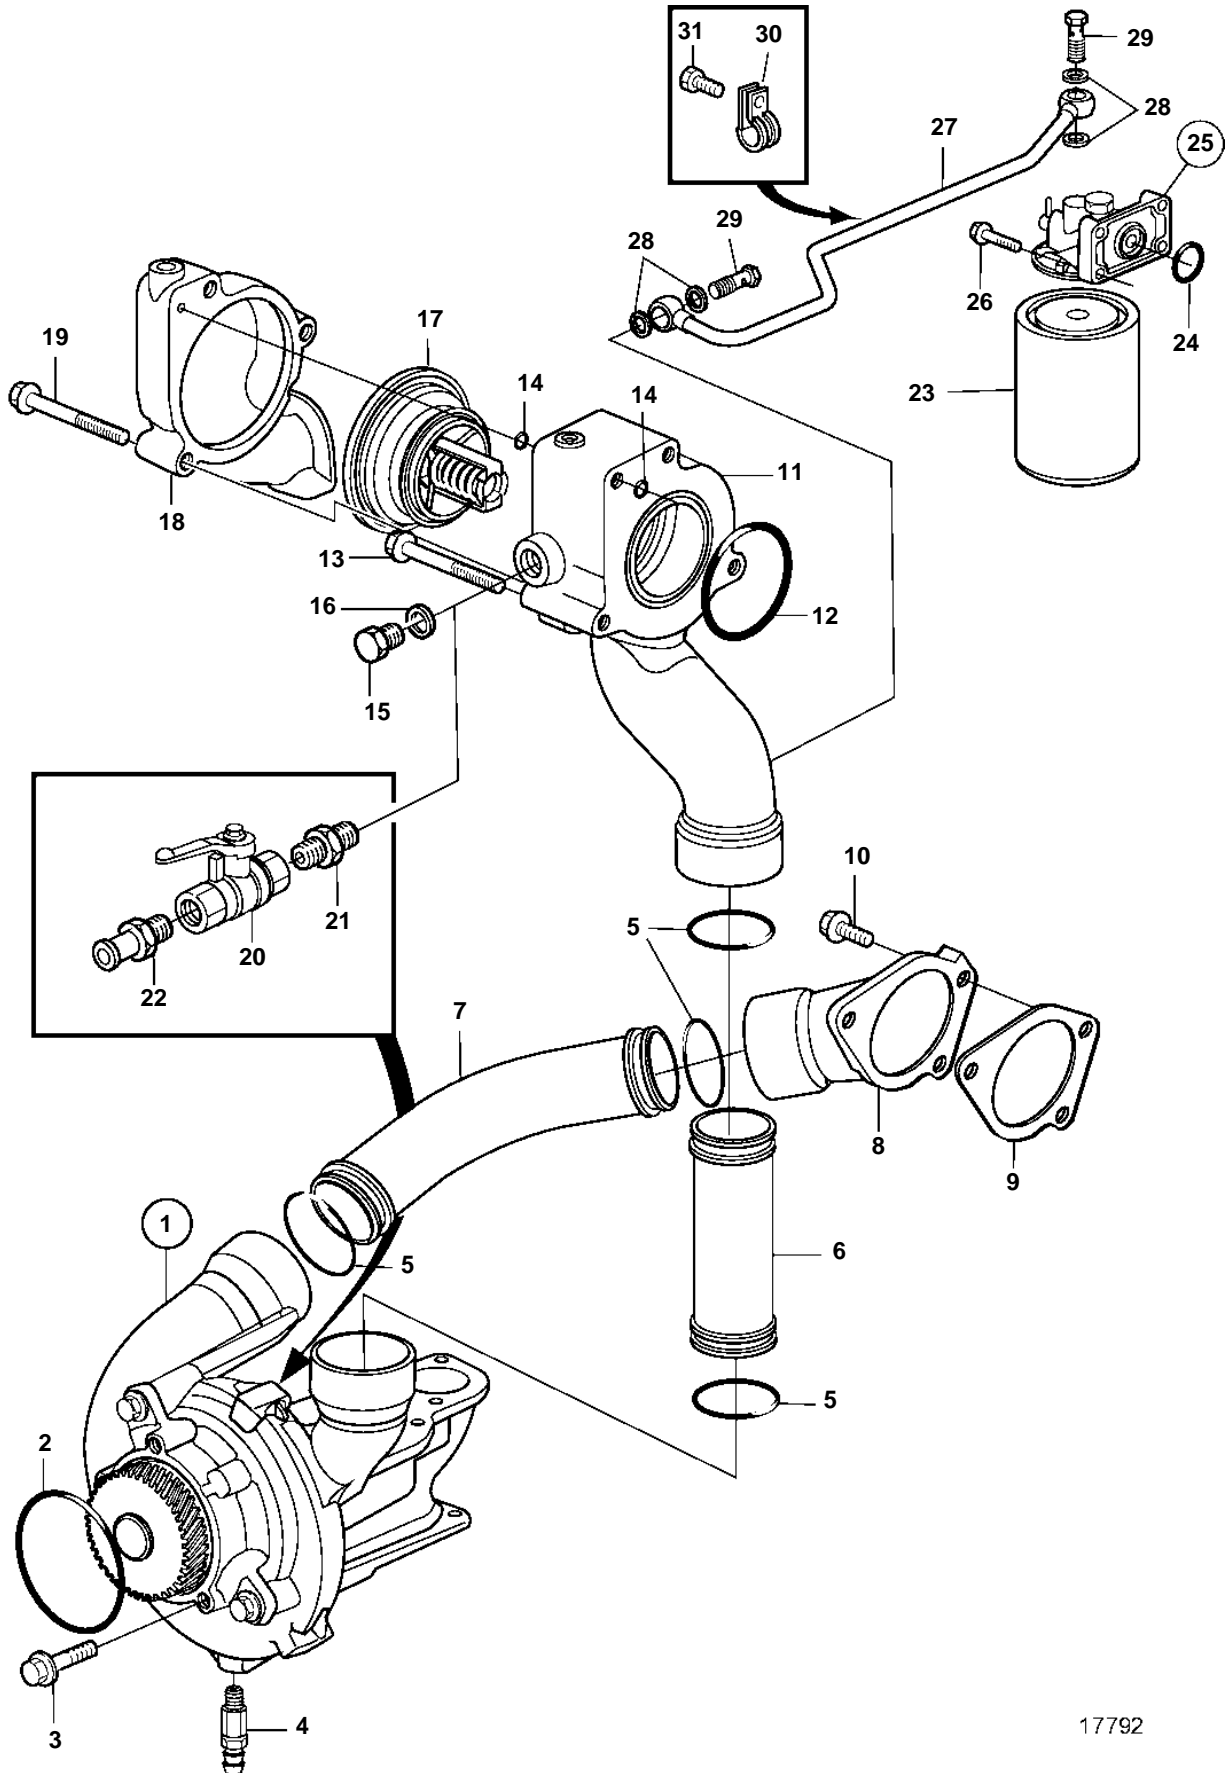

D12D-A MG

17792

## D12D-A MG

REF	PART NO.	QTY	DESCRIPTION	SEE SEC.	NOTES
1		1	Water pump		
				4337	
2	948980	1	O-ring		
3	947790	4	Flange screw		
4	949918	1	Shut-off cock		
5	1547254	4	Sealing ring		
6	3826694	1	Coolant pipe		
7	3826609	1	Coolant pipe		
8	3826968	1	Pipe connection		
9	8170515	1	Gasket		
10	945444	3	Flange screw		
11	3826604	1	Thermostat housing		Replaced by thermostat housing 3809577, valve 3809467, cover 3809621, o-ring 975622.
				8085	
12	976044	1	O-ring		
13	965182	3	Flange screw		
14	968725	2	O-ring		
15	914392	1	Plug		
16	943908	1	Gasket		
17	20560253	1	Thermostat		76°C
18	3809621	1	Cardboard tube		(3826605)
19	973924	3	Flange screw		
20	1140097	2	Ball valve		
21	16452	2	Double nipple		
22	961657	2	Hose nipple		
23	20532237	1	Coolant filter		(1699830)
24	469846	1	Sealing ring		
25	1661685	1	Bracket		REPL BY 20459650
	20459650	1	Bracket		
				417	
26	946671	4	Flange screw		
27	3827547	1	Coolant pipe		
28	976929	4	Gasket		
29	25167	2	Hollow screw		
30	942542	1	Clamp		
31	946440	1	Flange screw		