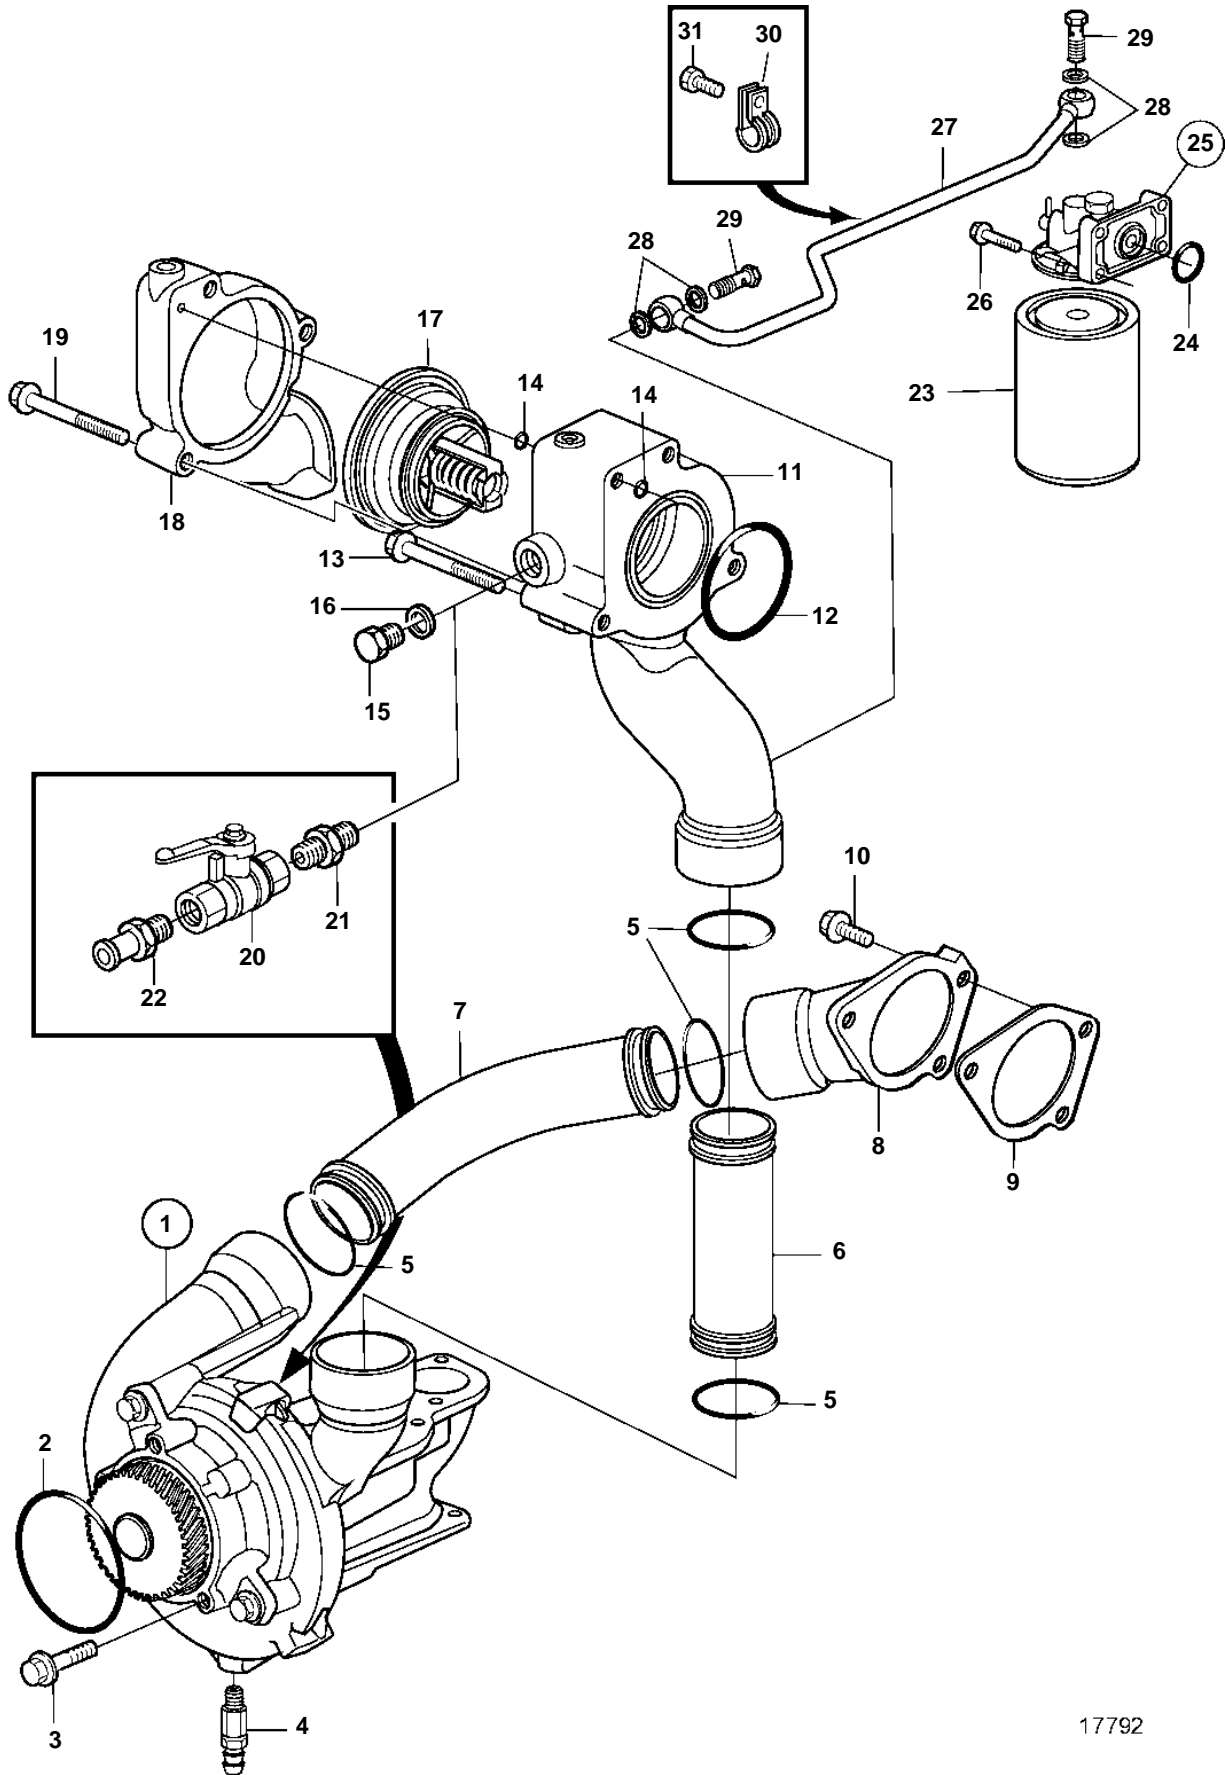

D12D-A MG

17792

D12D-A MG

REF	PART NO.	QTY	DESCRIPTION	SEE SEC.	NOTES
1		1	Water pump		
				4337	
2	948980	1	O-ring		
3	947790	4	Flange screw		
4	949918	1	Shut-off cock		
5	1547254	4	Sealing ring		
6	3826694	1	Coolant pipe		
7	3826609	1	Coolant pipe		
8	3826968	1	Pipe connection		
9	8170515	1	Gasket		
10	945444	3	Flange screw		
11	3826604	1	Thermostat housing		Replaced by thermostat housing 3809577, valve 3809467, cover 3809621, o-ring 975622.
				8085	
12	976044	1	O-ring		
13	965182	3	Flange screw		
14	968725	2	O-ring		
15	914392	1	Plug		
16	943908	1	Gasket		
17	20560253	1	Thermostat		76°C
18	3809621	1	Cardboard tube		(3826605)
19	973924	3	Flange screw		
20	1140097	2	Ball valve		
21	16452	2	Double nipple		
22	961657	2	Hose nipple		
23	20532237	1	Coolant filter		(1699830)
24	469846	1	Sealing ring		
25	1661685	1	Bracket		REPL BY 20459650
	20459650	1	Bracket		
				417	
26	946671	4	Flange screw		
27	3827547	1	Coolant pipe		
28	976929	4	Gasket		
29	25167	2	Hollow screw		
30	942542	1	Clamp		
31	946440	1	Flange screw		