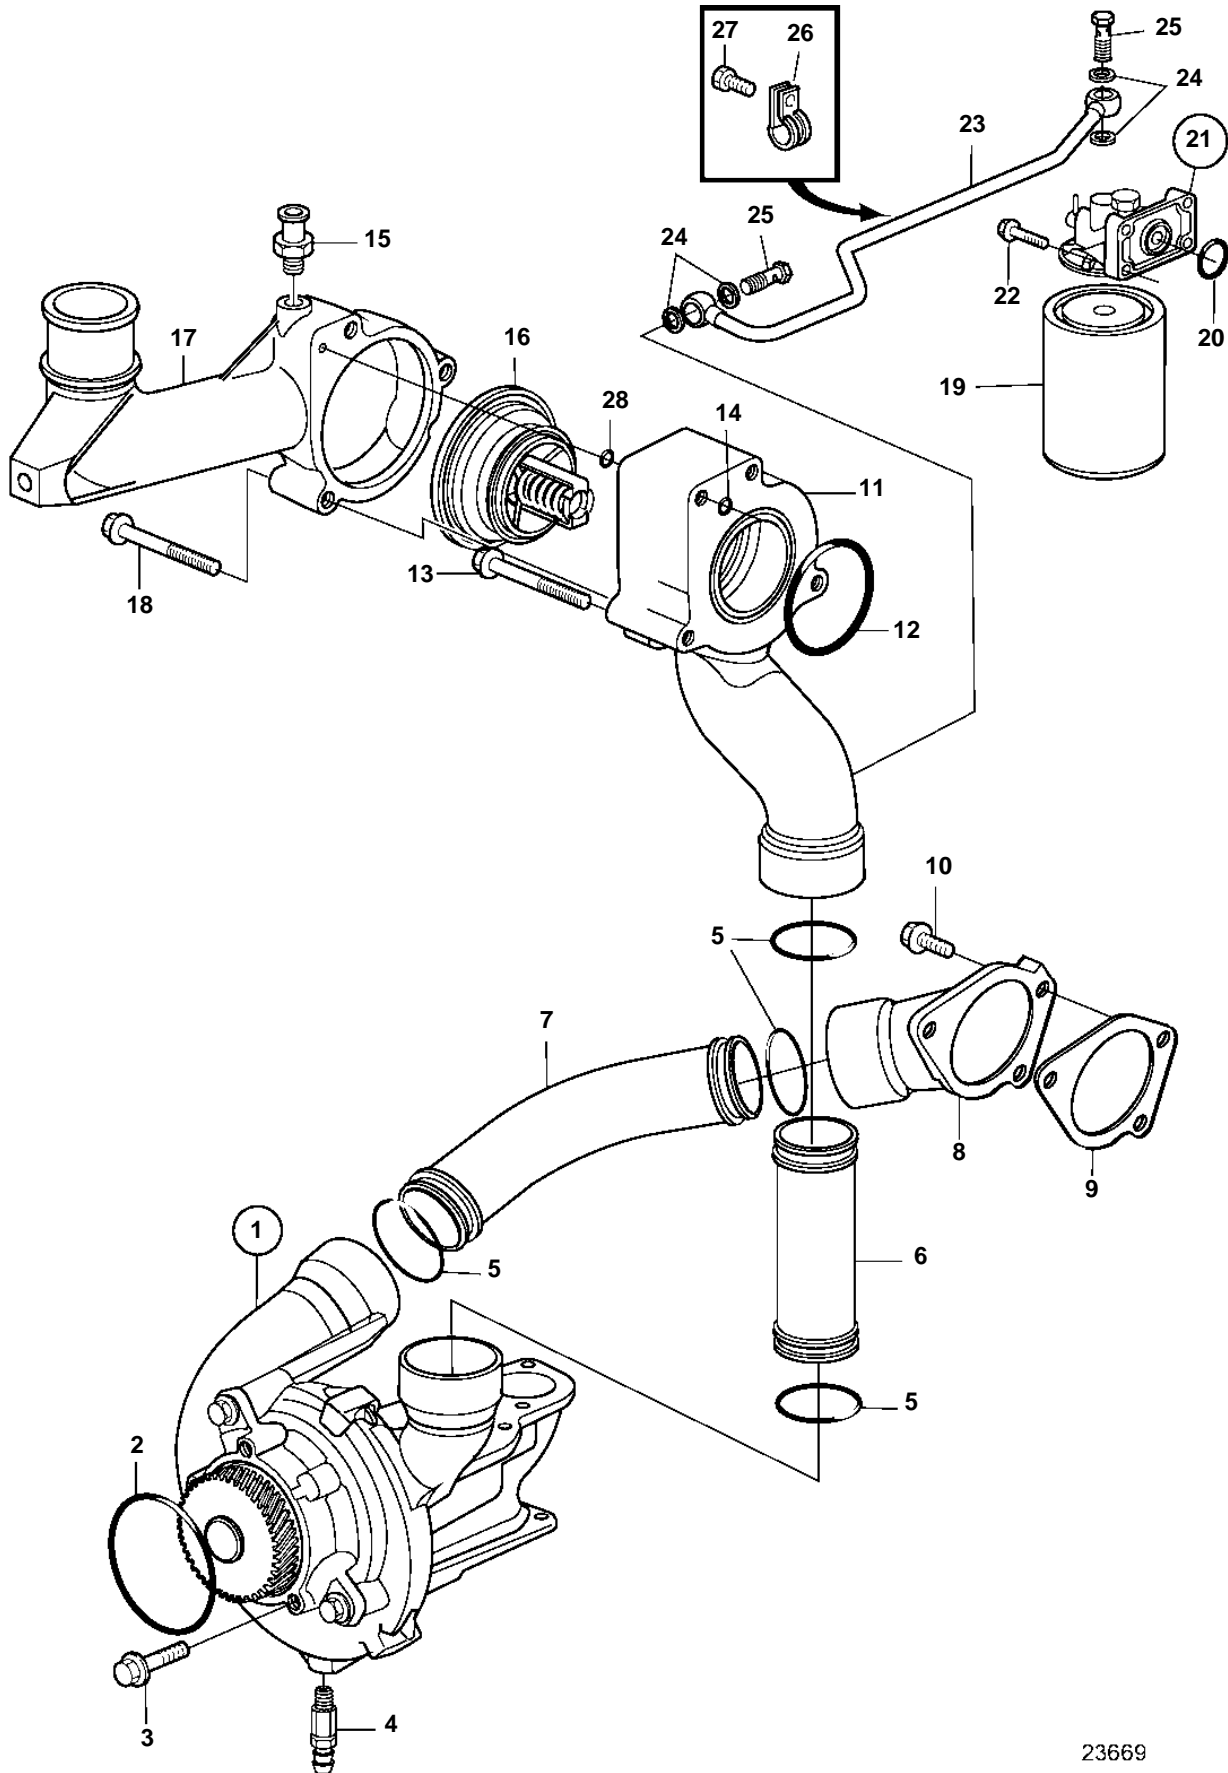

D12D-A MG, D12D-E MG

23669

D12D-A MG, D12D-E MG

REF	PART NO.	QTY	DESCRIPTION	SEE SEC.	NOTES
1		1	Water pump		
				5676	
2	948980	1	O-ring		
3	947790	4	Flange screw		
4	949918	1	Shut-off cock		
5	1547254	4	Sealing ring		
6	3826694	1	Coolant pipe		
7	3826609	1	Coolant pipe		
8	3826968	1	Pipe connection		
9	8170515	1	Gasket		
10	945444	3	Flange screw		
11	3809576	1	Thermostat housing		
12	976044	1	O-ring		
13	965182	3	Flange screw		
14	968725	2	O-ring		
15	977508	1	Hose nipple		Water pump-radiator.
16	20560253	1	Thermostat		(3183581)
17	3838298	1	Cardboard tube		
18	965216	3	Flange screw		
19	20532237	1	Coolant filter		(1699830)
20	469846	1	Sealing ring		
21	20459650	1	Bracket		(1661685)
				417	
22	946671	4	Flange screw		
23	3827547	1	Coolant pipe		
24	976929	4	Gasket		
25	25167	2	Hollow screw		
26	942542	1	Clamp		
27	946440	1	Flange screw		
28	975662	1	O-ring		