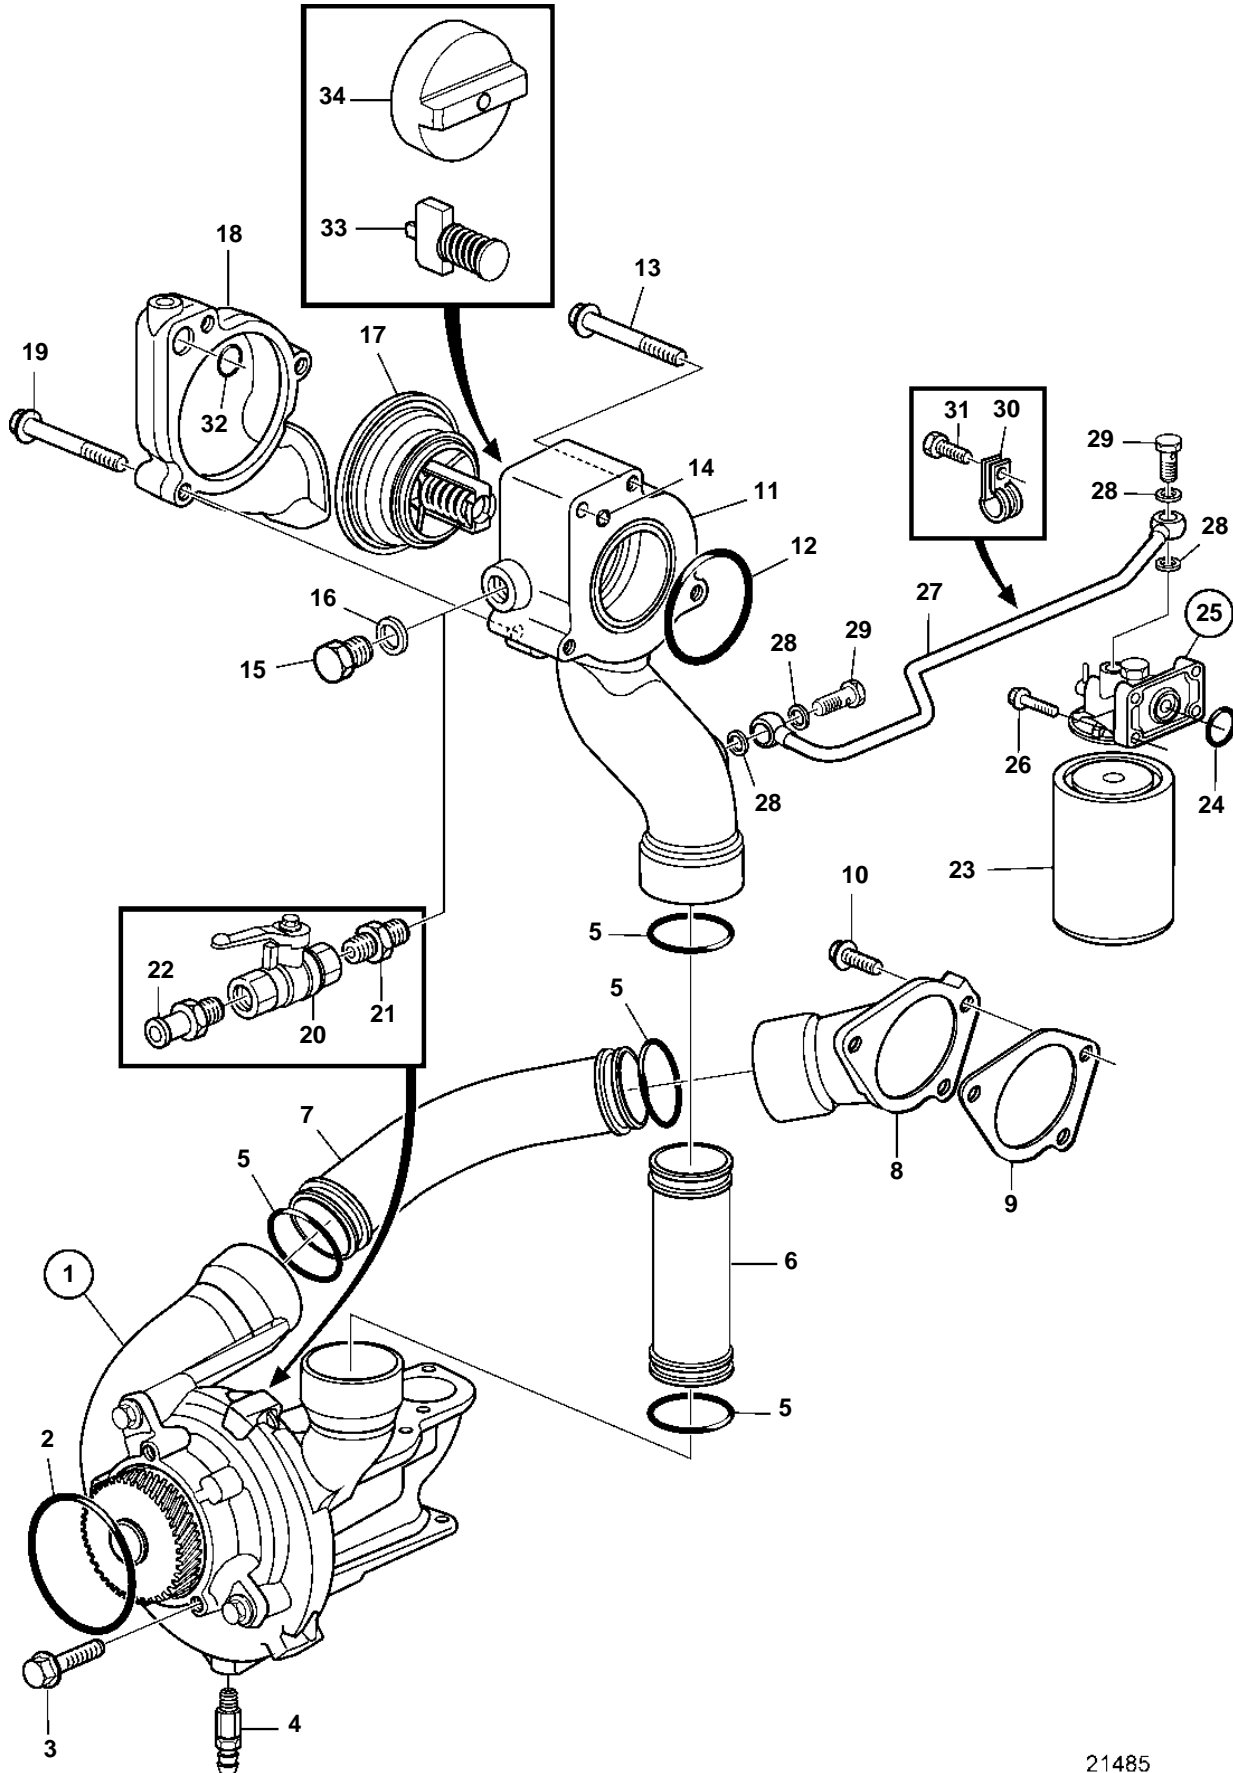

D12D-A MG, D12D-E MG

21485

D12D-A MG, D12D-E MG

REF	PART NO.	QTY	DESCRIPTION	SEE SEC.	NOTES
1		1	Water pump	4337	
2	948980	1	O-ring		
3	947790	4	Flange screw		
4	949918	1	Shut-off cock		
5	1547254	4	Sealing ring		
6	3826694	1	Coolant pipe		
7	3826609	1	Coolant pipe		
8	3826968	1	Pipe connection		
9	8170515	1	Gasket		
10	945444	3	Flange screw		
11	3809577	1	Thermostat housing		
12	976044	1	O-ring		
13	965182	3	Flange screw		
14	968725	2	O-ring		
15	914392	1	Plug		
16	943908	1	Gasket		
17	20560253	1	Thermostat		76°C
	20560249	1	Thermostat		82°C D12D-B MP
18	3809621	1	Cardboard tube		
19	973924	3	Flange screw		
20	1140097	2	Ball valve		
21	16452	2	Double nipple		
22	961657	2	Hose nipple		
23	20532237	1	Coolant filter		(1699830)
24	469846	1	Sealing ring		
25	1661685	1	Bracket		REPL BY 20459650
	20459650	1	Bracket		(1661685)
				417	
26	946671	4	Flange screw		
27	3827547	1	Coolant pipe		
28	976929	4	Gasket		
29	25167	2	Hollow screw		
30	942542	1	Clamp		
31	946440	1	Flange screw		
32	975662	1	O-ring		
34	3887989	1	Plug		