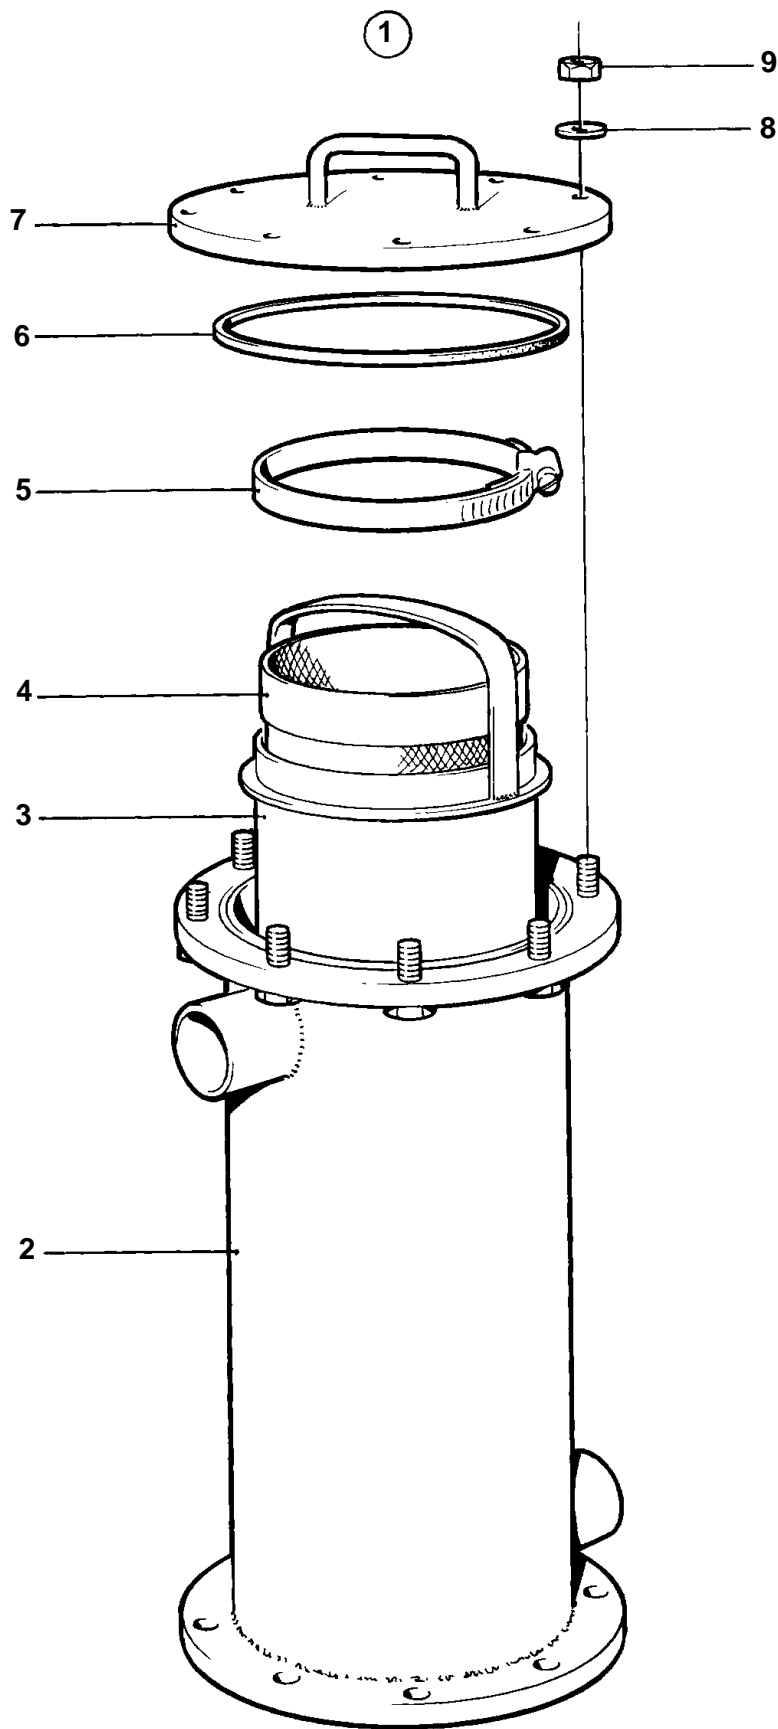

D12D-A MG, D12D-E MG

5552

D12D-A MG, D12D-E MG

REF	PART NO.	QTY	DESCRIPTION
1	843957	1	Sea water filter
2		1	· Filter housing
3		1	· Filter basket
4	843971	1	· Filter bag
5	949000	1	· Hose clamp
6	925287	1	· O-ring
7		1	· Cover
8	955900	8	· Washer
9	955785	8	· Hexagon nut