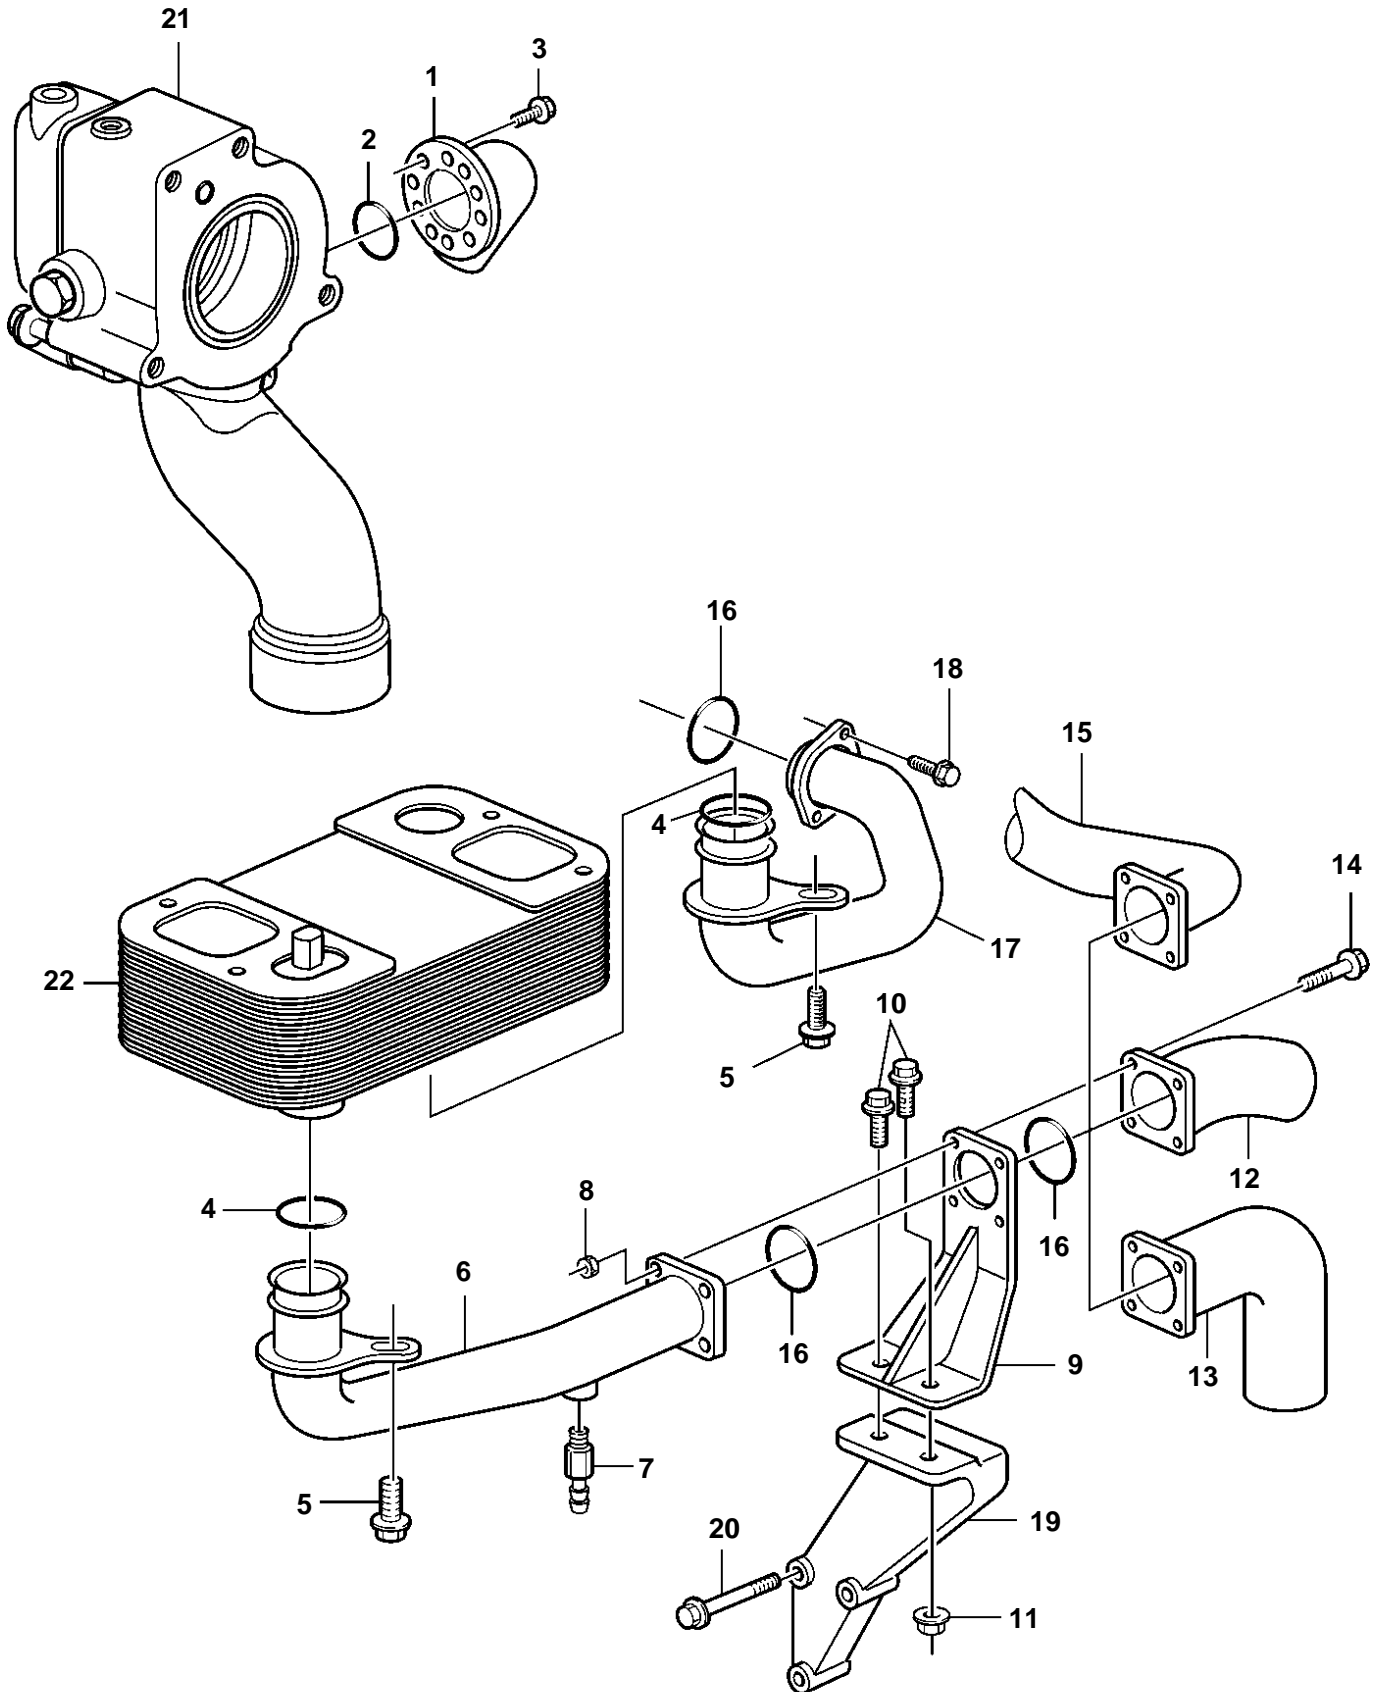

D12D-A MG

D12D-A MG

REF	PART NO.	QTY	DESCRIPTION	SEE SEC.	NOTES
1	3828881	1	Hose connection		
2	925069	1	O-ring		
3	946173	2	Flange screw		
4	1547253	1	Sealing ring		
5	948217	1	Flange screw		
6	3830521	1	Coolant pipe		
7	949918	1	Shut-off cock		
8	945408	4	Flange nut		
9	3830736	1	Bracket		
10	965185	2	Flange screw		
11	971095	2	Flange nut		
12	3830257	1	Riser		ALT 30°
13	3830255	1	Riser		ALT 90°
14	947760	4	Flange screw		
15		1	Water pipe, oil cooler-rev.gear		
16	843584	2	Gasket		
17	3832829	1	Coolant pipe		
18	945444	2	Flange screw		
19	865376	1	Bracket		
20	965188	3	Flange screw		
21		1	Thermostat housing		EARLY TYPE
				4313	
		1	Thermostat housing		LATE TYPE
				8085	
22		1	Intercooler		
				5854	