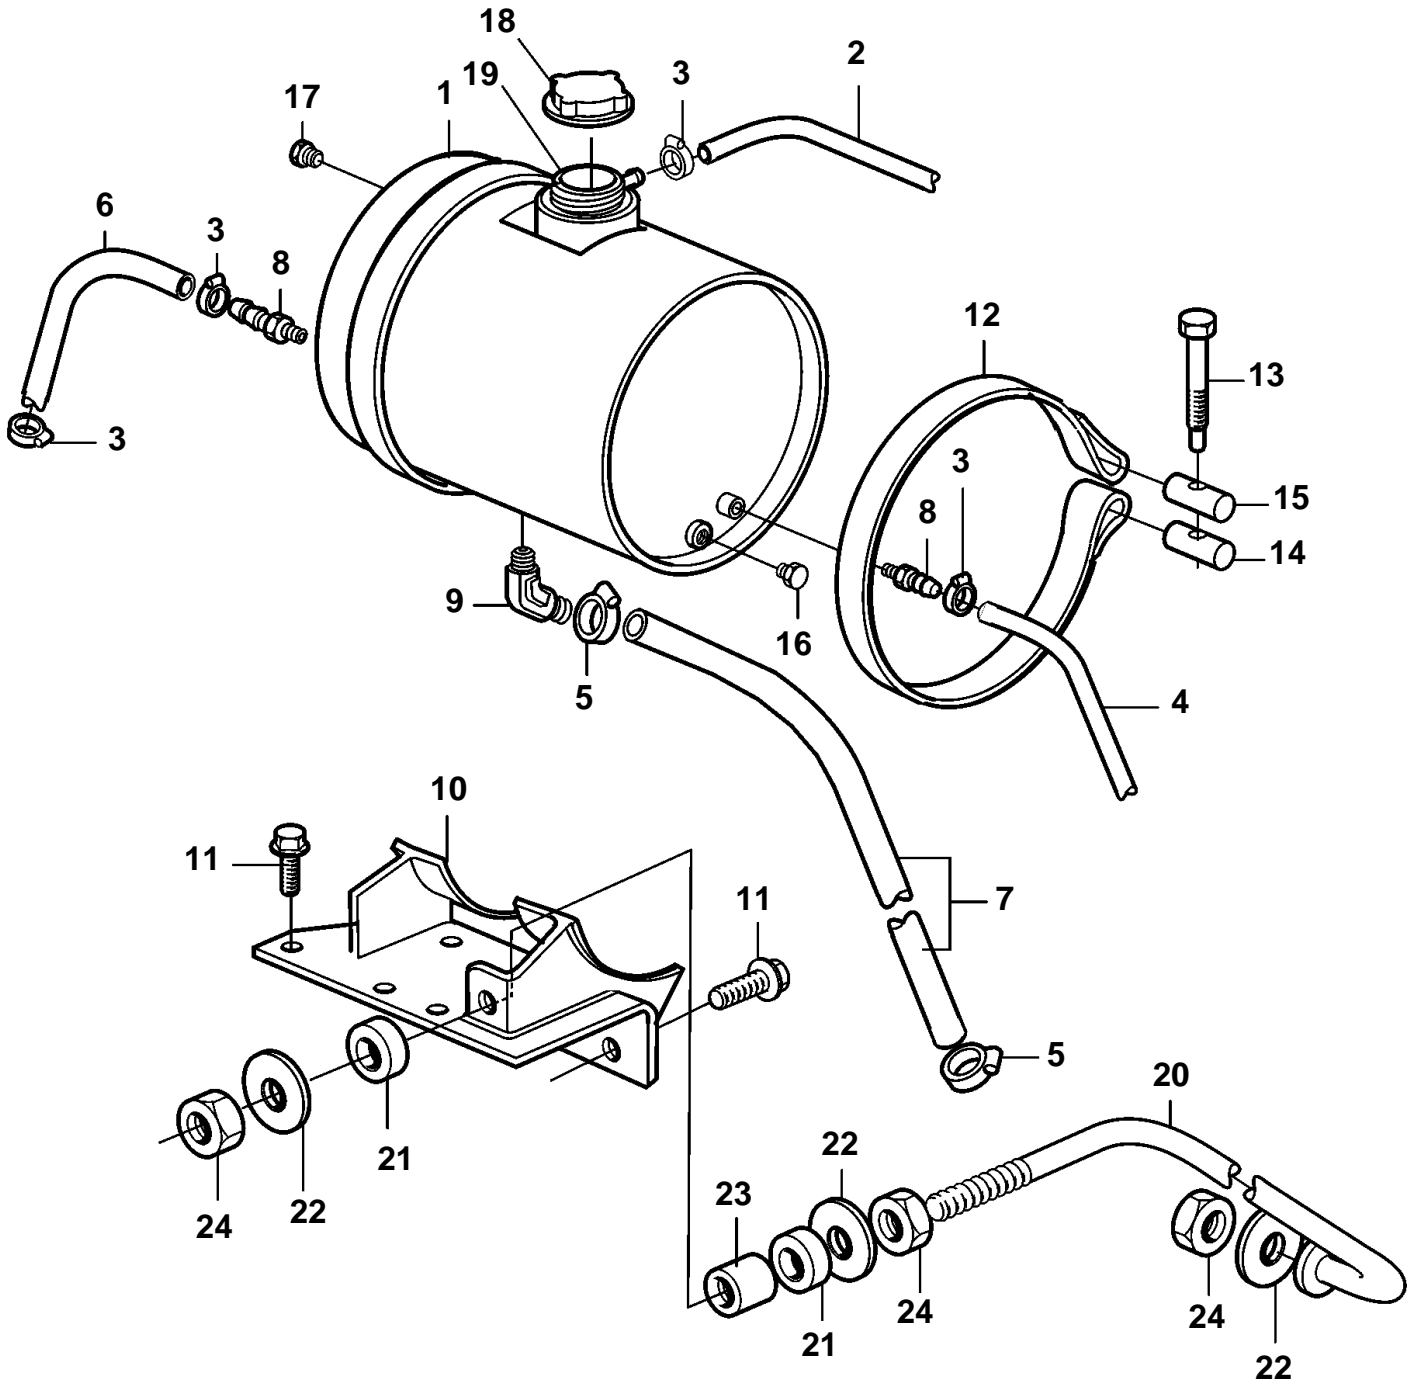

D12D-A MG, D12D-E MG

23715

## D12D-A MG, D12D-E MG

REF	PART NO.	QTY	DESCRIPTION	NOTES
1	3827367	1	Expansion tank	
2	192618	X	Hose	L=2300mm
3	993979	4	Hose clamp	
4	943367	X	Rubber hose	L=850mm
5	993962	2	Hose clamp	
6	943367	X	Rubber hose	L=700mm
7	944386	X	Rubber hose	L=555mm
8	942722	2	Nipple	
9	942649	1	Elbow nipple	
10	3835107	1	Bracket	
11	946471	4	Flange screw	
12	339958	2	Tensioning band	
13	31406	2	Hexagon screw	
14	31405	2	Pin	
15	31404	2	Clevis pin	
16	960632	1	Plug	
17	479979	1	Plug	
18	1674083	1	Pressure cap	
19	3828863	1	Rubber collar	
20	3835253	1	Stay	
21	866857	2	Rubber bushing	
22	948556	3	Washer	
23	252202	1	Bushing	
24	955793	3	Hexagon nut	
25	9205207	1	Retainer	
26	948211	X	Cable tie	