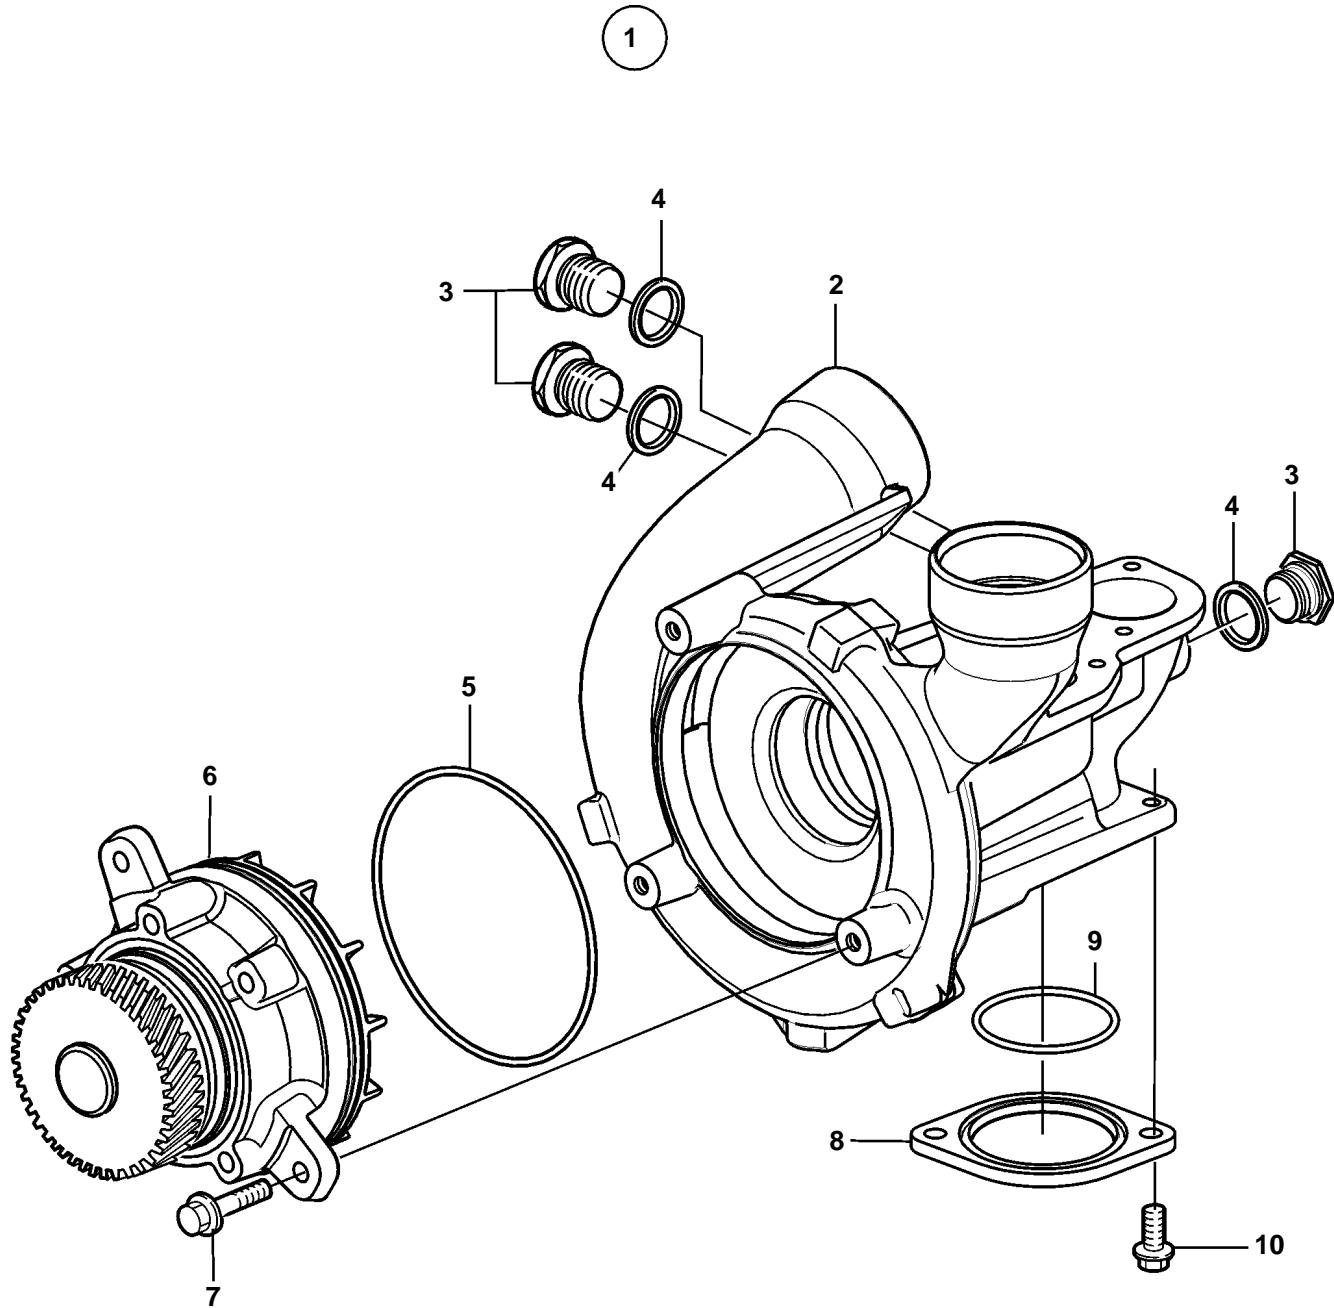

D12D-A MG

D12D-A MG

REF	PART NO.	QTY	DESCRIPTION	NOTES
1		1	Water pump	
2	3826608	1	· Coolant pump	
3	914392	3	· Plug	
4	943908	3	· Gasket	
5	975687	1	· O-ring	
6	20431135	1	· Bearing housing	(8170833) E.U=3803567, REPL BY 3803909
	3803909	1	· Coolant pump, exch	(20431135)
7	946173	3	· Flange screw	
8	3827303	1	Cardboard tube	
9	925255	1	O-ring	
10	946173	2	Flange screw	