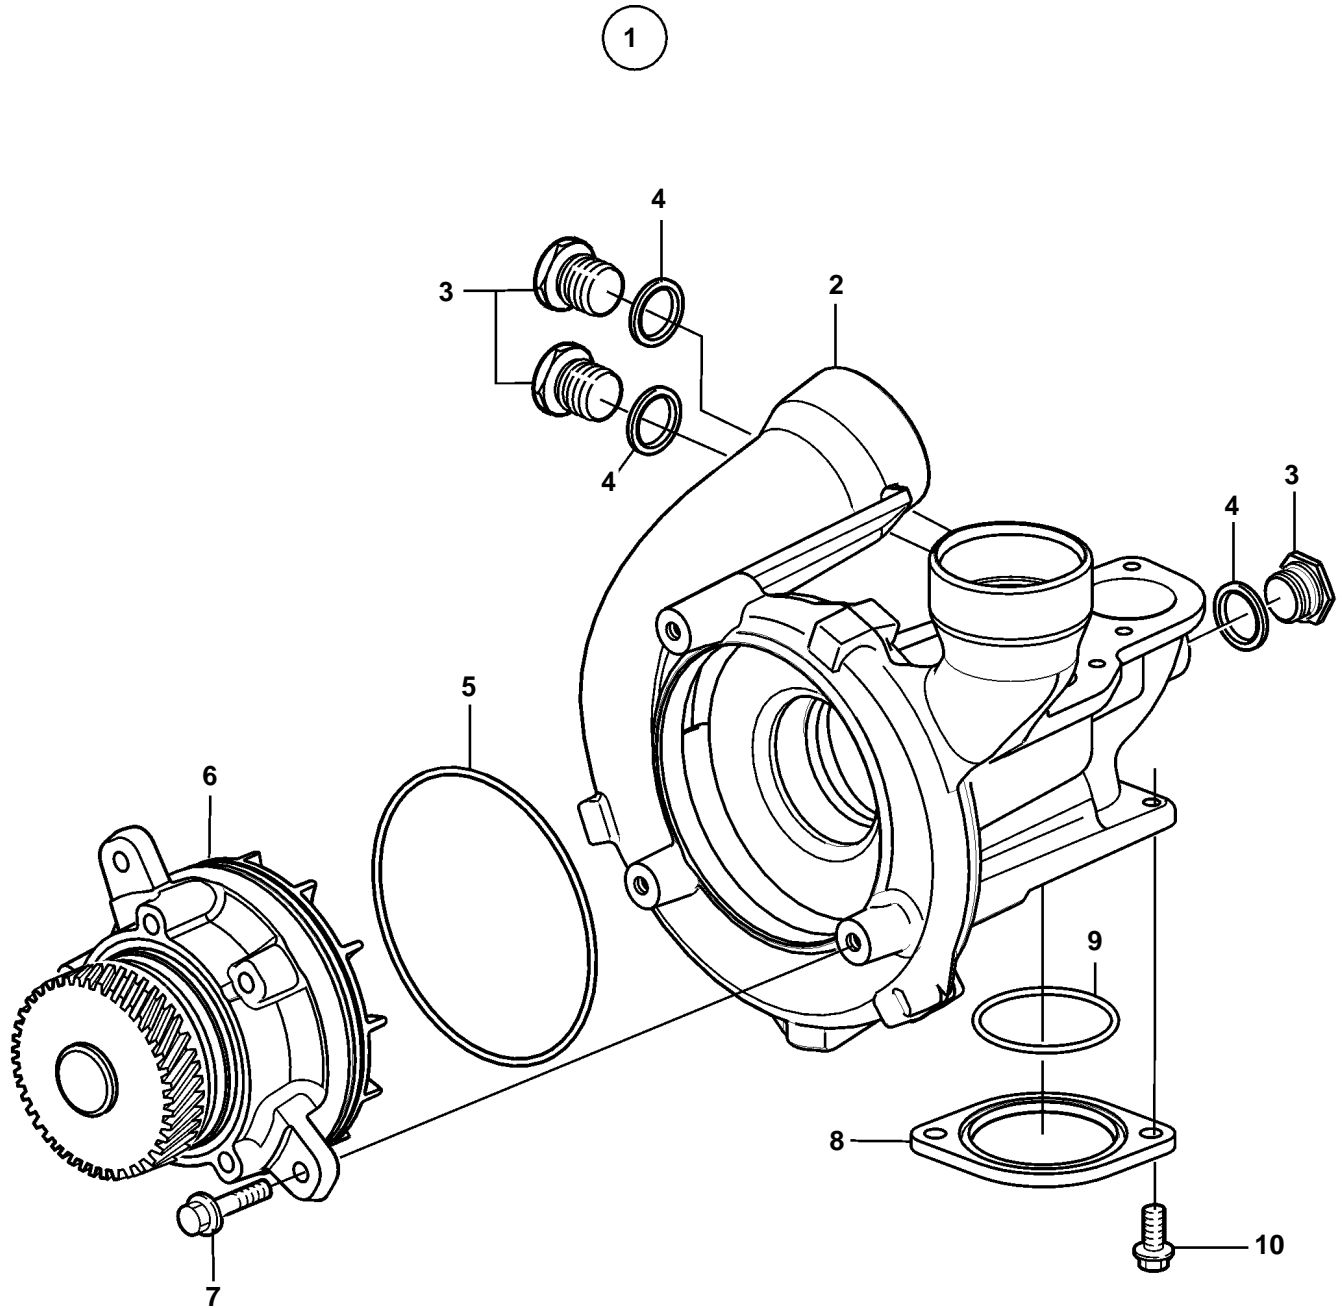

D12D-A MG

D12D-A MG

REF	PART NO.	QTY	DESCRIPTION	NOTES
1		1	Water pump	
2	3826608	1	· Coolant pump	
3	914392	3	· Plug	
4	943908	3	· Gasket	
5	975687	1	· O-ring	
6	20431135	1	· Bearing housing	(8170833) E.U=3803567, REPL BY 3803909
	3803909	1	· Coolant pump, exch	(20431135)
7	946173	3	· Flange screw	
8	3827303	1	Cardboard tube	
9	925255	1	O-ring	
10	946173	2	Flange screw	