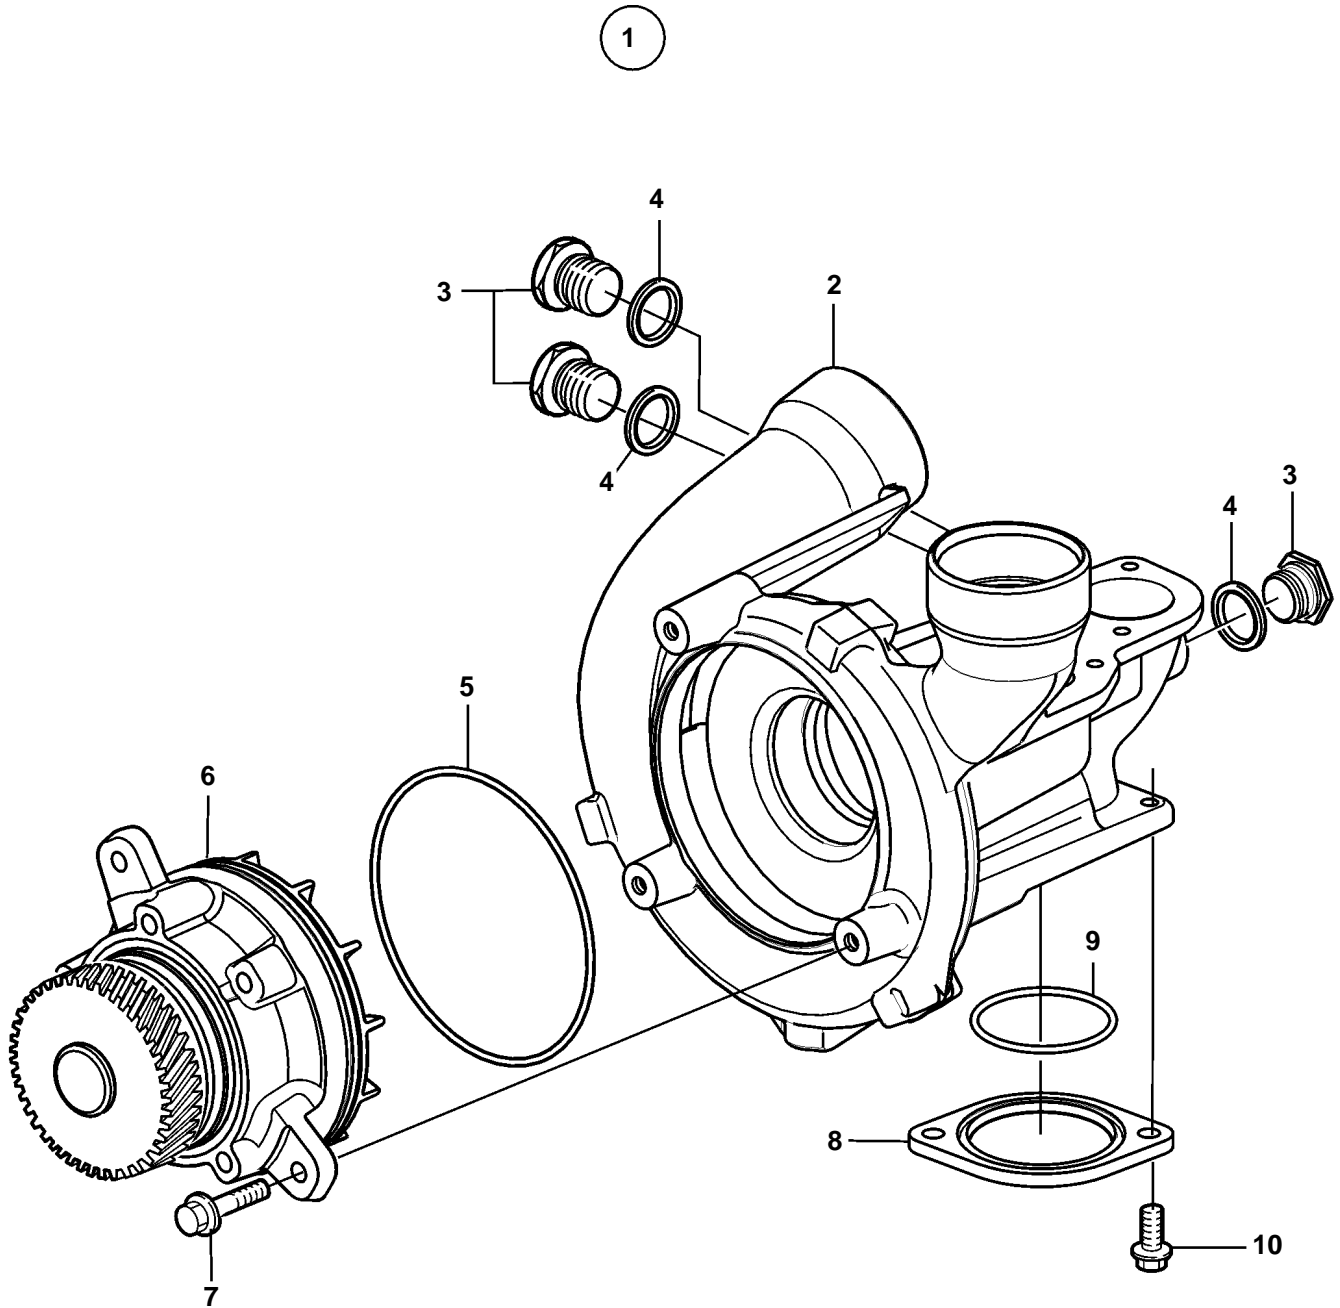

D12D-A MG

D12D-A MG

REF	PART NO.	QTY	DESCRIPTION	NOTES
1		1	Water pump	
2	3826608	1	· Coolant pump	
3	914392	3	· Plug	
4	943908	3	· Gasket	
5	975687	1	· O-ring	
6	20431135	1	· Bearing housing	(8170833) E.U=3803567, REPL BY 3803909
	3803909	1	· Coolant pump, exch	(20431135)
7	946173	3	· Flange screw	
8	3827303	1	Cardboard tube	
9	925255	1	O-ring	
10	946173	2	Flange screw	