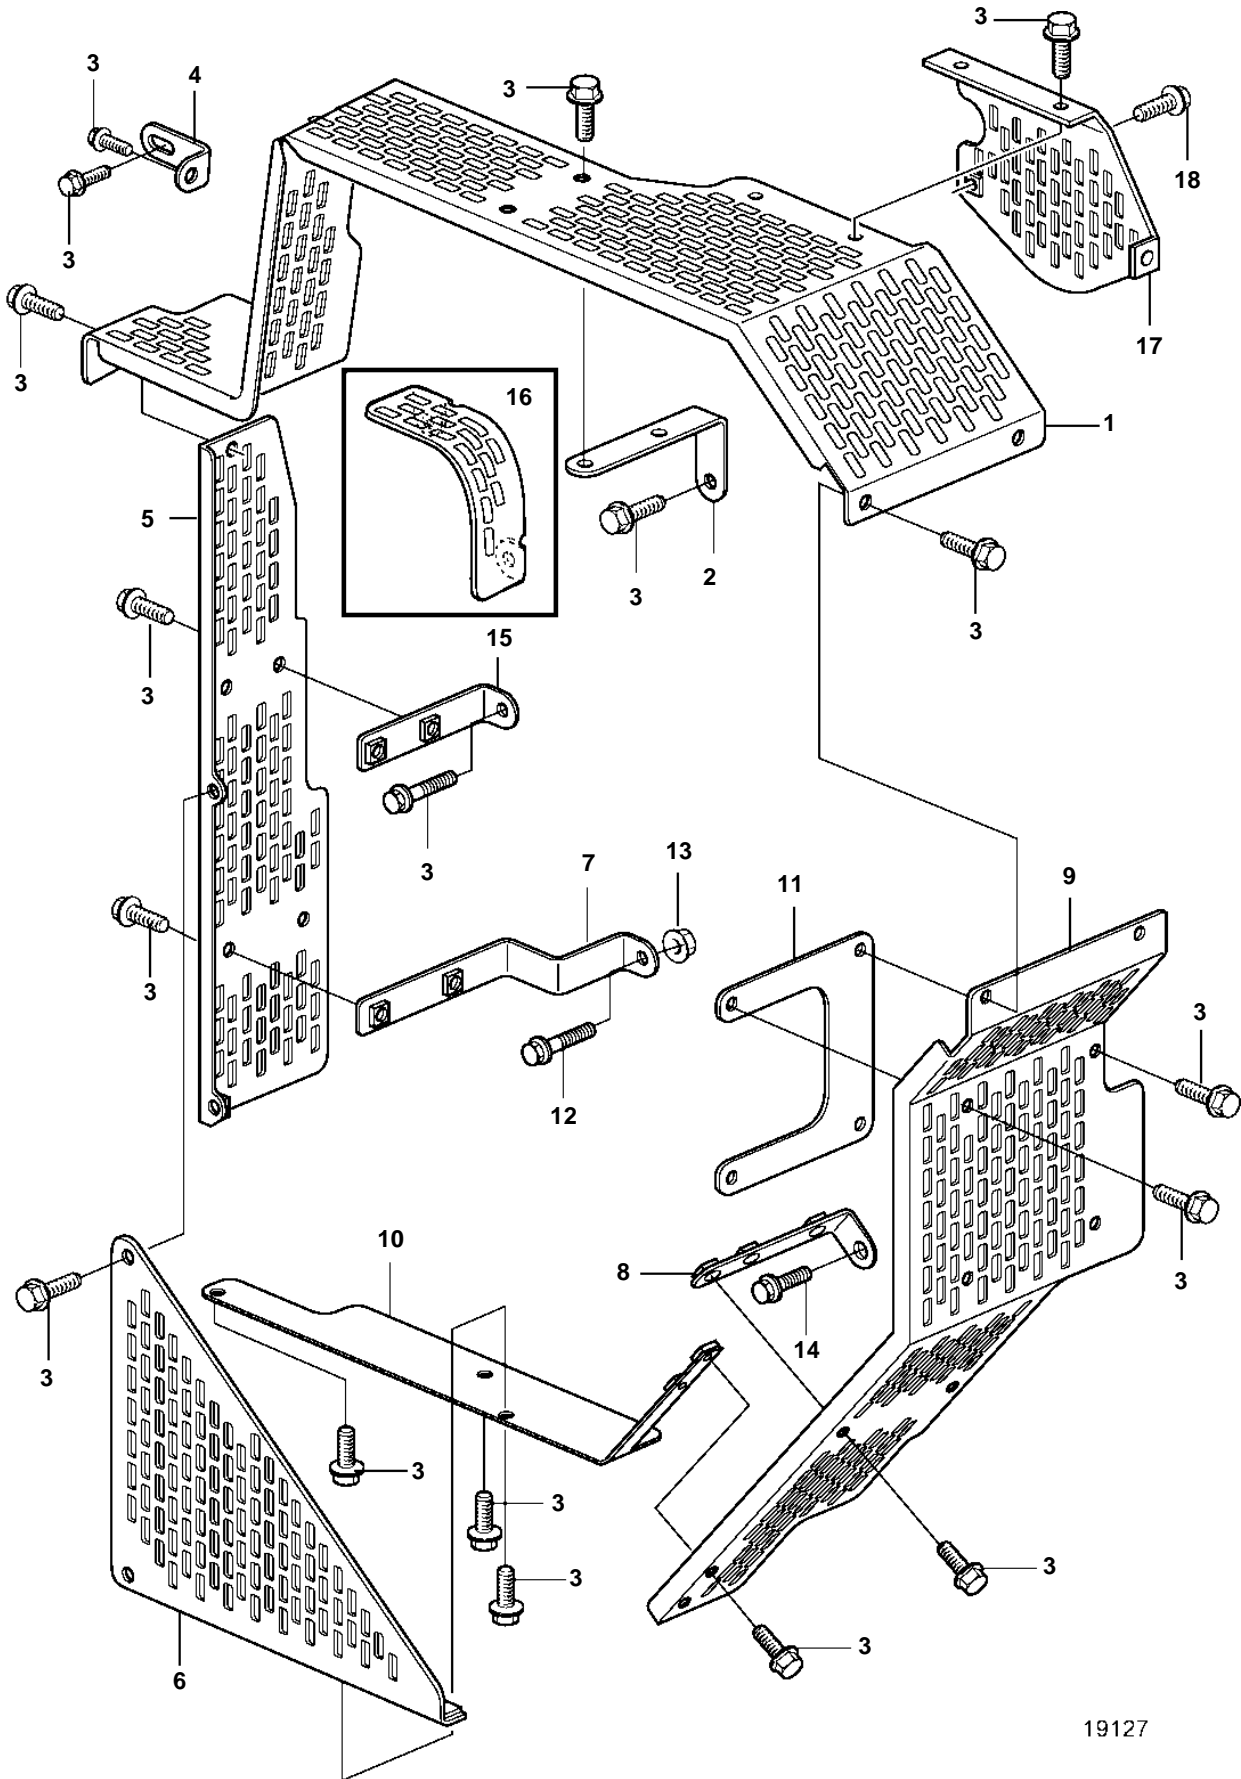

D12D-A MG, D12D-E MG

19127

## D12D-A MG, D12D-E MG

REF	PART NO.	QTY	DESCRIPTION	NOTES
1	3835425	1	Belt protector	
2	3828852	1	Bracket	
3	946440	28	Flange screw	
4	965555	1	Bracket	
5	3828824	1	Belt protector	
6	3828827	1	Belt protector	
7	3828851	1	Bracket	
8	3828855	1	Bracket	
9	3828825	1	Belt protector	
10	3828826	1	Belt protector	
11	3828854	1	Bracket	
12	945444	1	Flange screw	
13	945408	1	Flange nut	
14	946471	1	Flange screw	
15	3828856	1	Bracket	
16	3829660	1	Fan guard, alternator	For radiator-cooled engine.
17	3836085	1	Belt protector	No alternator.
18	968842	1	Flange screw	