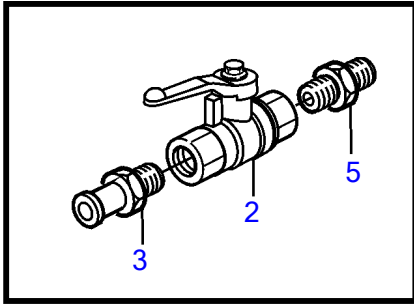

D12D-A MG, D12D-E MG

D12D-A MG, D12D-E MG

REF	PART NO.	QTY	DESCRIPTION	NOTES
1	865077	1	Engine heater, 2000W	
2	1140097	1	Ball valve	
3	479974	3	Nipple	
4	943369	X	Rubber hose	L=720mm
5	16452	1	Double nipple	
6	943369	X	Rubber hose	L=330mm
7	943473	4	Hose clamp	
8		1	Connecting cable	
9	945444	1	Flange screw	
10	807183	1	Spacer sleeve	
11	947760	2	Flange screw	
12	945408	2	Flange nut	Alt
13	3837050	1	Bracket	