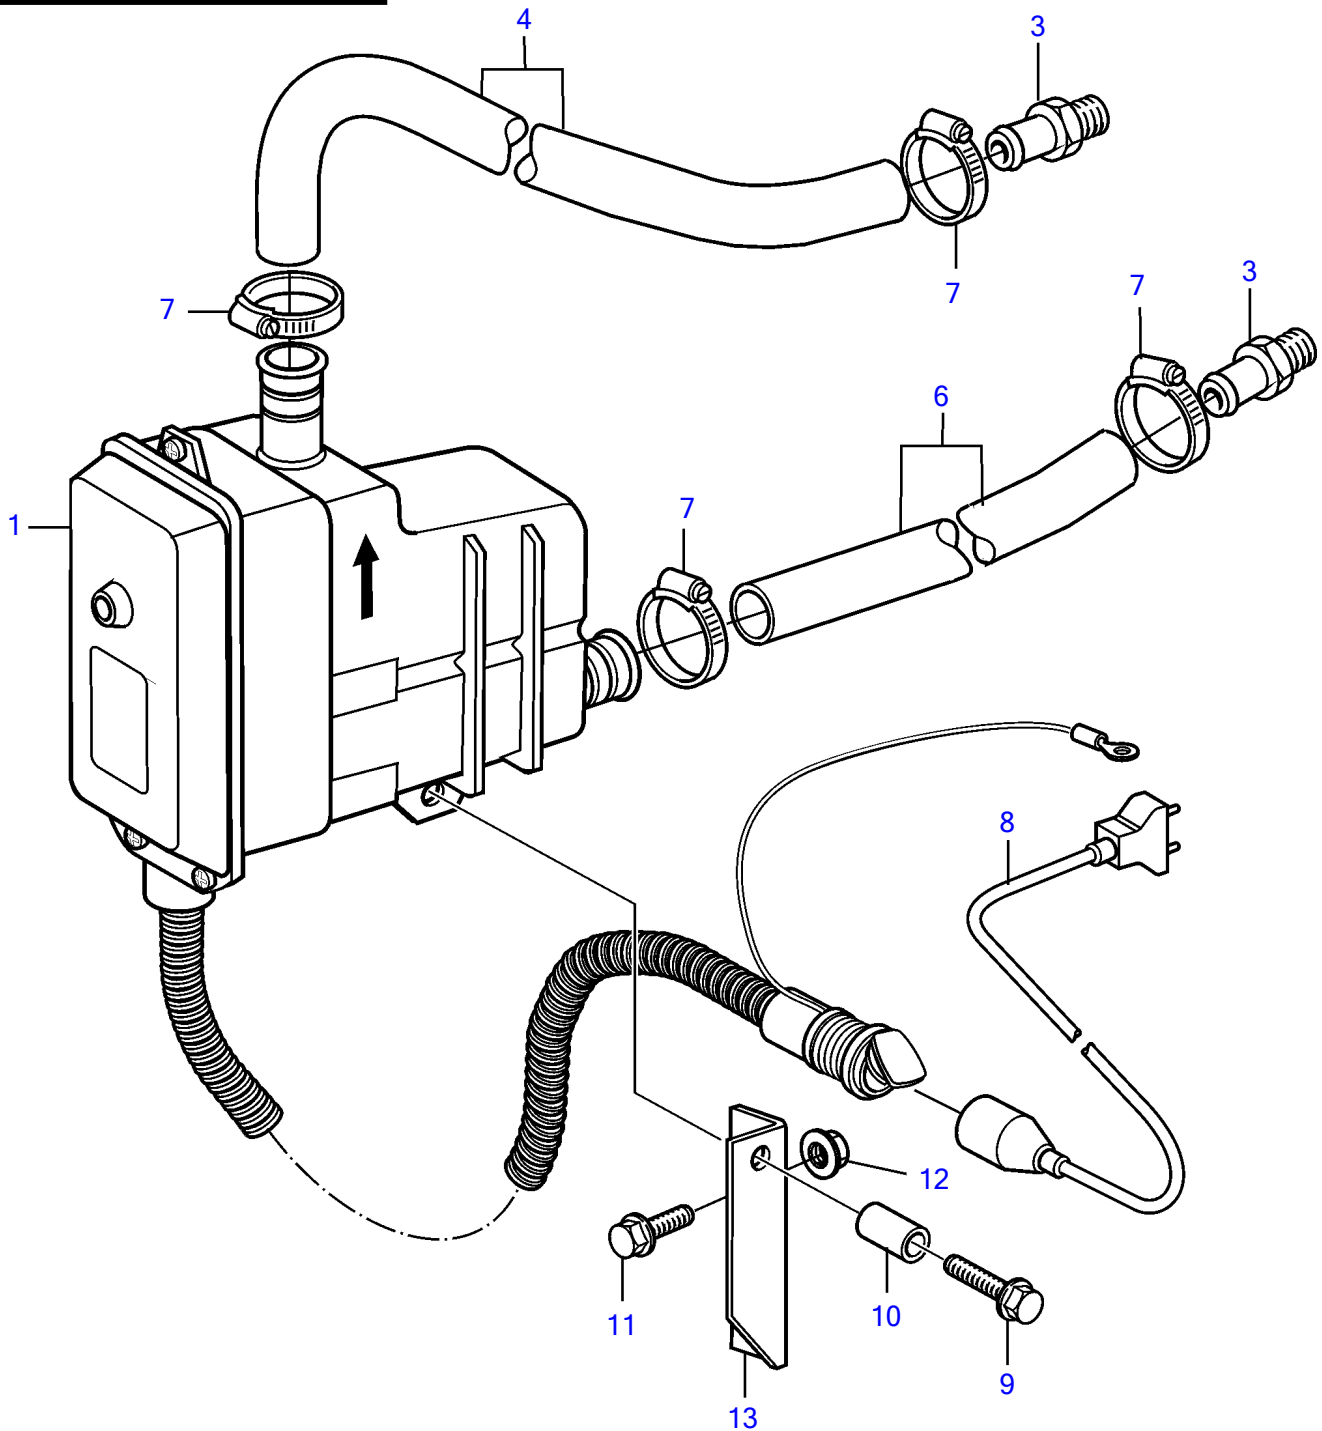

D12D-A MG, D12D-E MG

D12D-A MG, D12D-E MG

REF	PART NO.	QTY	DESCRIPTION	NOTES
1	865077	1	Engine heater, 2000W	
2	1140097	1	Ball valve	
3	479974	3	Nipple	
4	943369	X	Rubber hose	L=720mm
5	16452	1	Double nipple	
6	943369	X	Rubber hose	L=330mm
7	943473	4	Hose clamp	
8		1	Connecting cable	
9	945444	1	Flange screw	
10	807183	1	Spacer sleeve	
11	947760	2	Flange screw	
12	945408	2	Flange nut	Alt
13	3837050	1	Bracket	