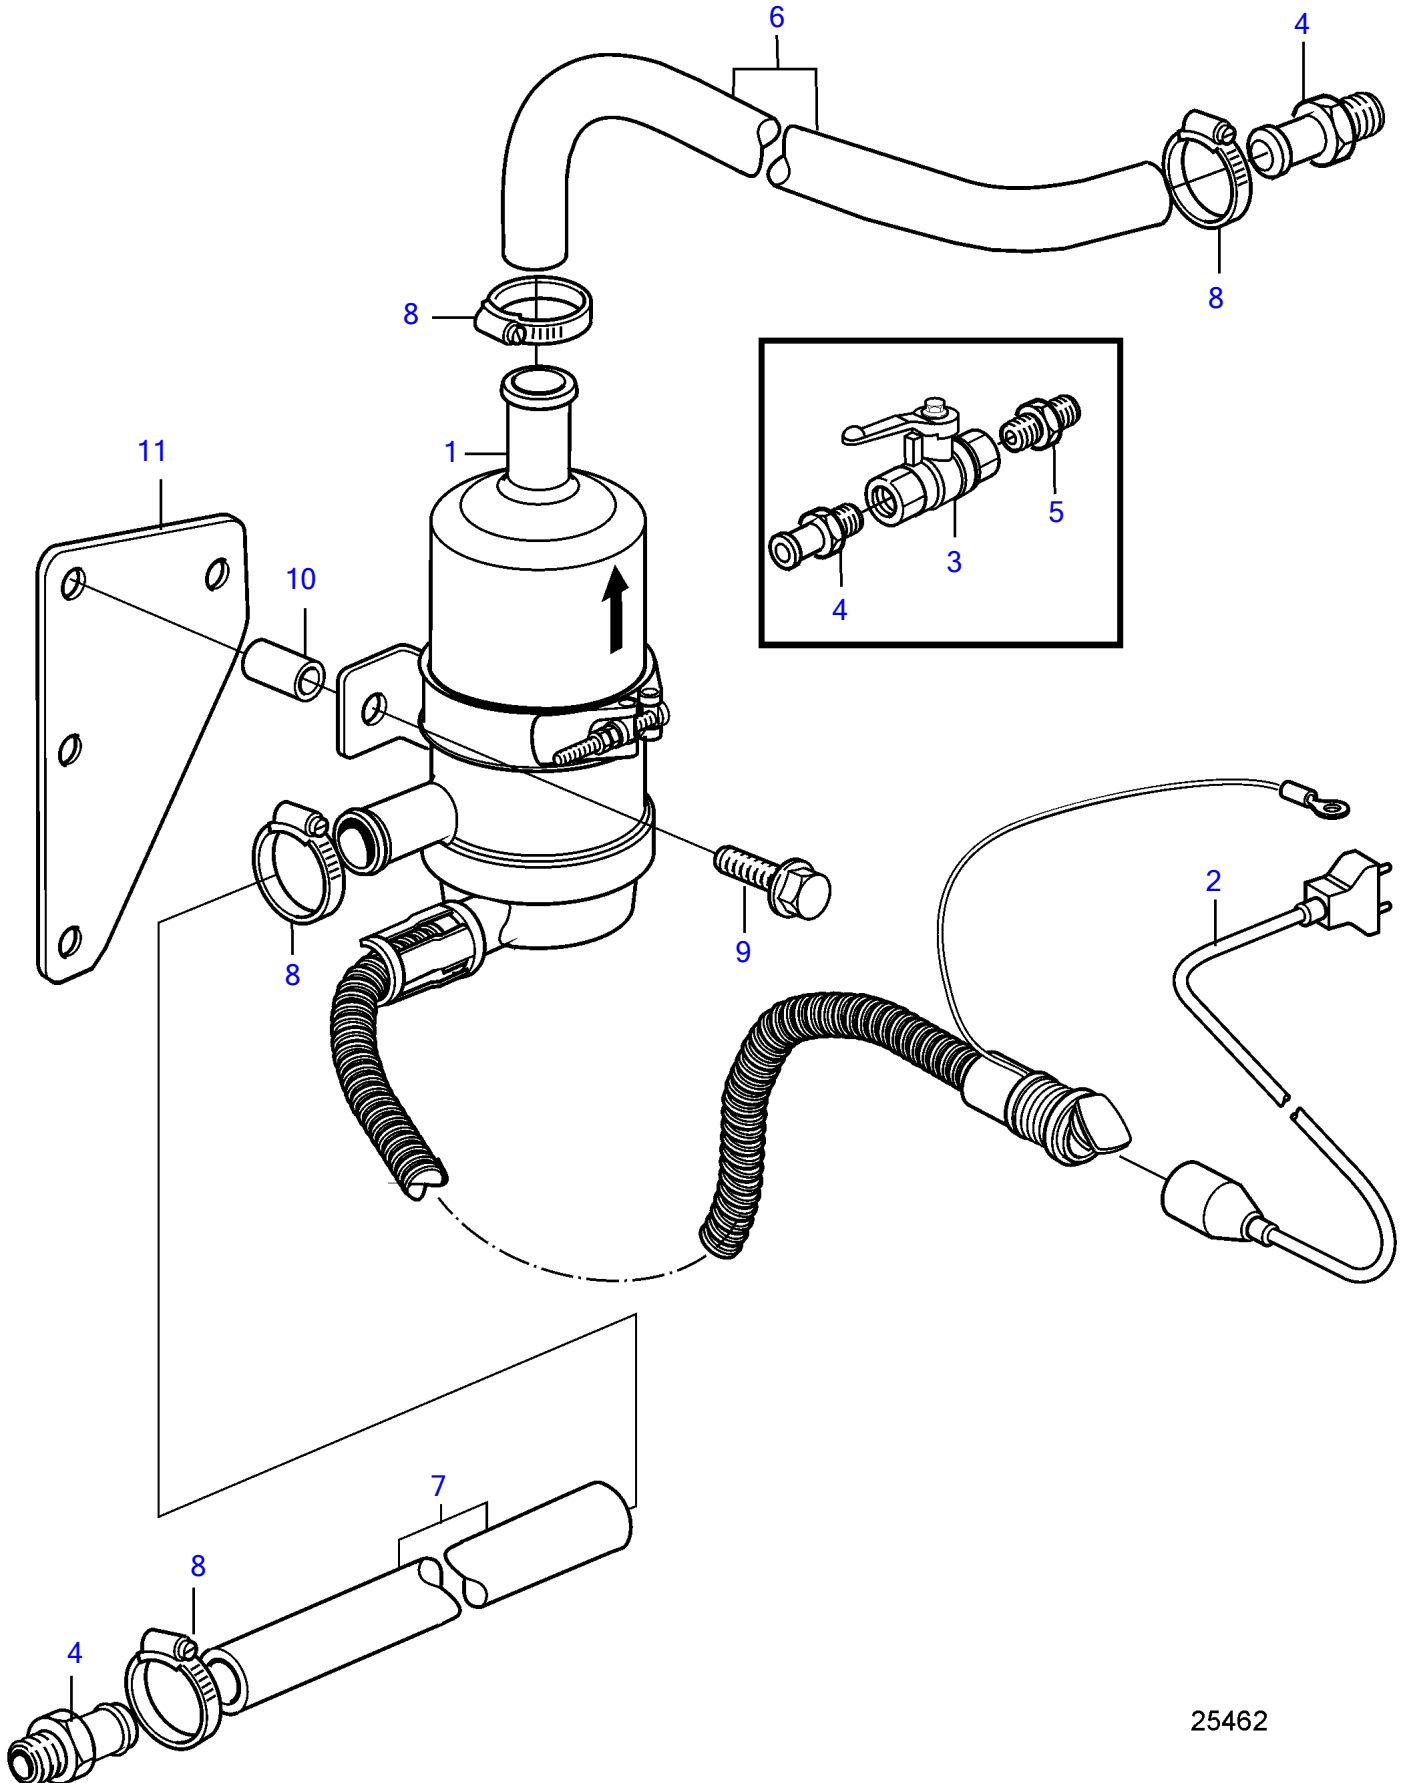

D12D-A MG, D12D-E MG

25462

D12D-A MG, D12D-E MG

REF	PART NO.	QTY	DESCRIPTION	NOTES
1	21578298	1	Engine heater	220-240V, 2000W
2		1	• Connecting cable	
3	1140097	1	Ball valve	
4	479974	3	Nipple	
5	16452	1	Double nipple	
6	943369	X	Rubber hose	L=460mm
7	943369	X	Rubber hose	L=240mm
8	943473	4	Hose clamp	
9	945444	2	Flange screw	
10	807183	2	Spacer sleeve	
11	21492496	1	Bracket	