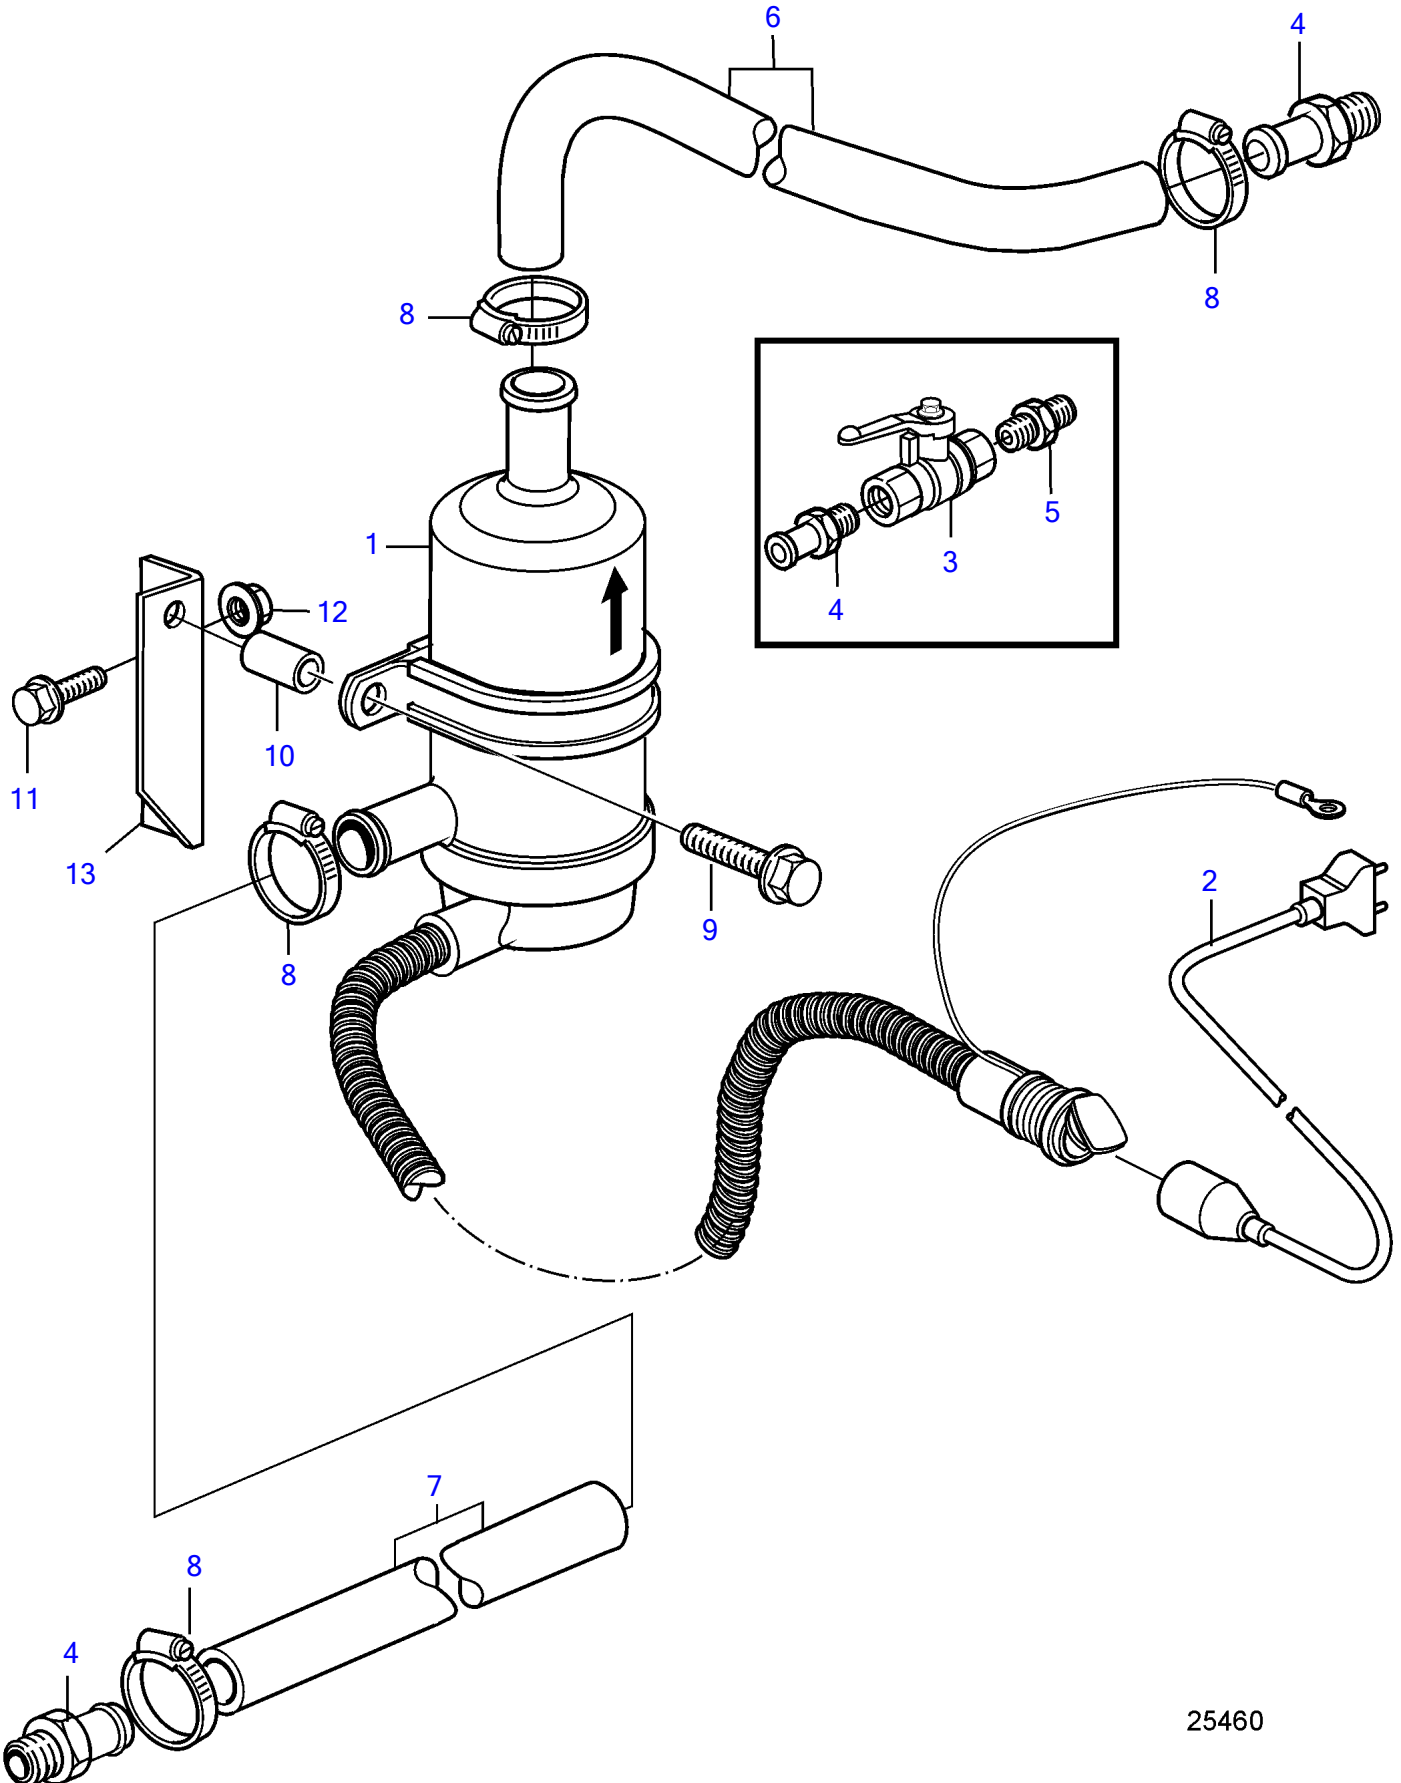

D12D-A MG, D12D-E MG

25460

D12D-A MG, D12D-E MG

REF	PART NO.	QTY	DESCRIPTION	NOTES
1	21143971	1	Engine heater	220-240V, 2000W
2		1	• Connecting cable	
3	1140097	1	Ball valve	
4	479974	3	Nipple	
5	16452	1	Double nipple	
6	943369	X	Rubber hose	L=460mm
7	943369	X	Rubber hose	L=240mm
8	943473	4	Hose clamp	
9	945444	1	Flange screw	
10	807183	1	Spacer sleeve	
11	947760	2	Flange screw	
12	945408	2	Flange nut	
13	3837050	1	Bracket	