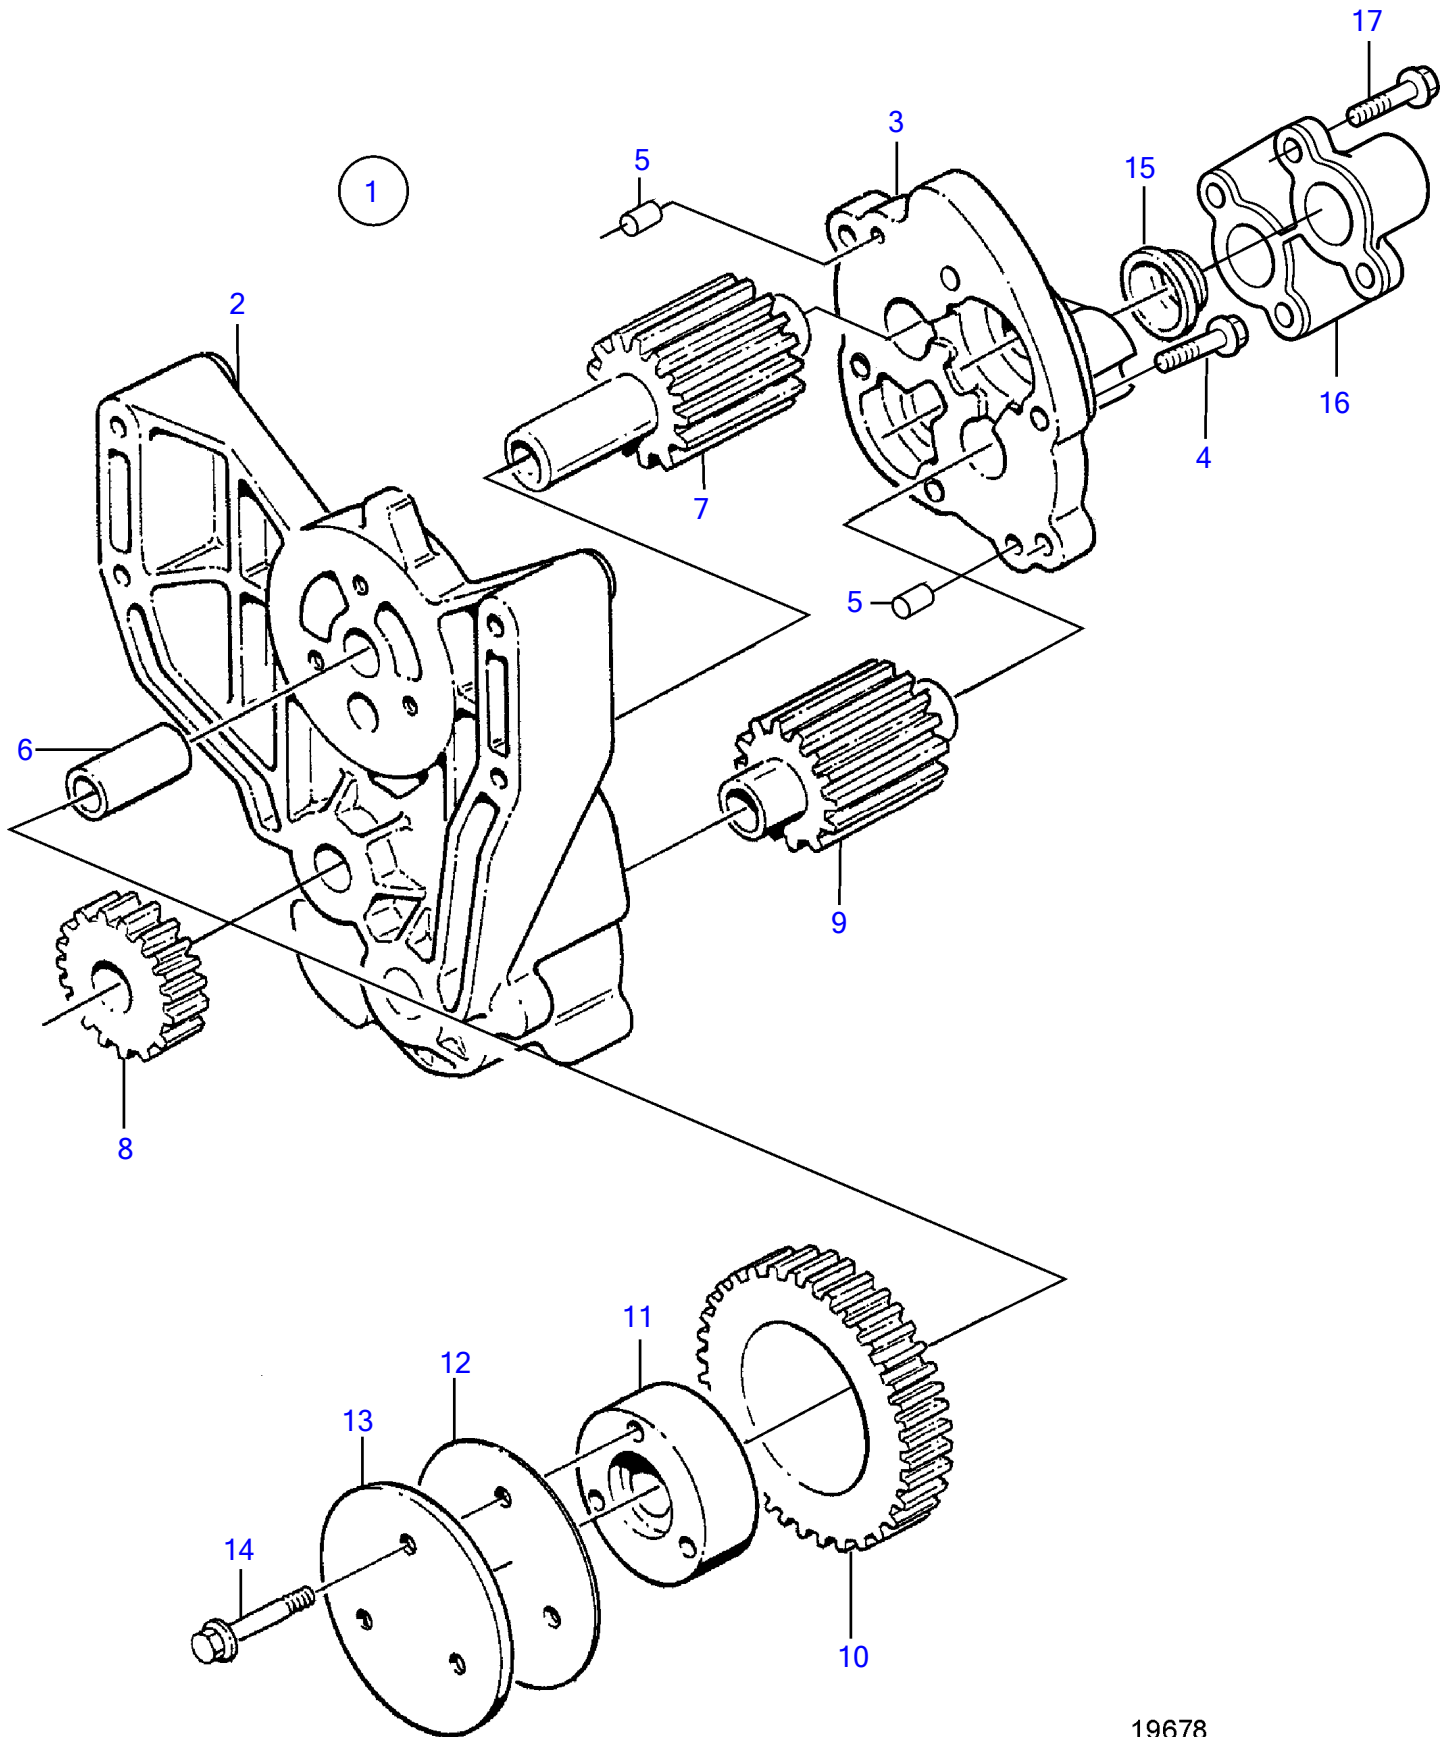

D12D-A MG, D12D-E MG

19678

D12D-A MG, D12D-E MG

REF	PART NO.	QTY	DESCRIPTION	NOTES
1	8170261	1	Oil pump	(3165222)
2		1	• Oil pump housing	
3		1	• Lock	
4	965180	2	• Flange screw	
5	422426	2	• Pivot pin	
6		1	• Pin	
7		1	• Shaft, with gear	
8		1	• Gear	
9		1	• Shaft, with gear	
10		1	• Idler gear	
11		1	• Hub	
12		1	• Bearing shield	
13		1	• Thrust washer	
14	948217	3	• Flange screw	
15	465784	1	• Sealing ring	
16	3979001	1	• Connection plate	
17	965180	2	• Flange screw	