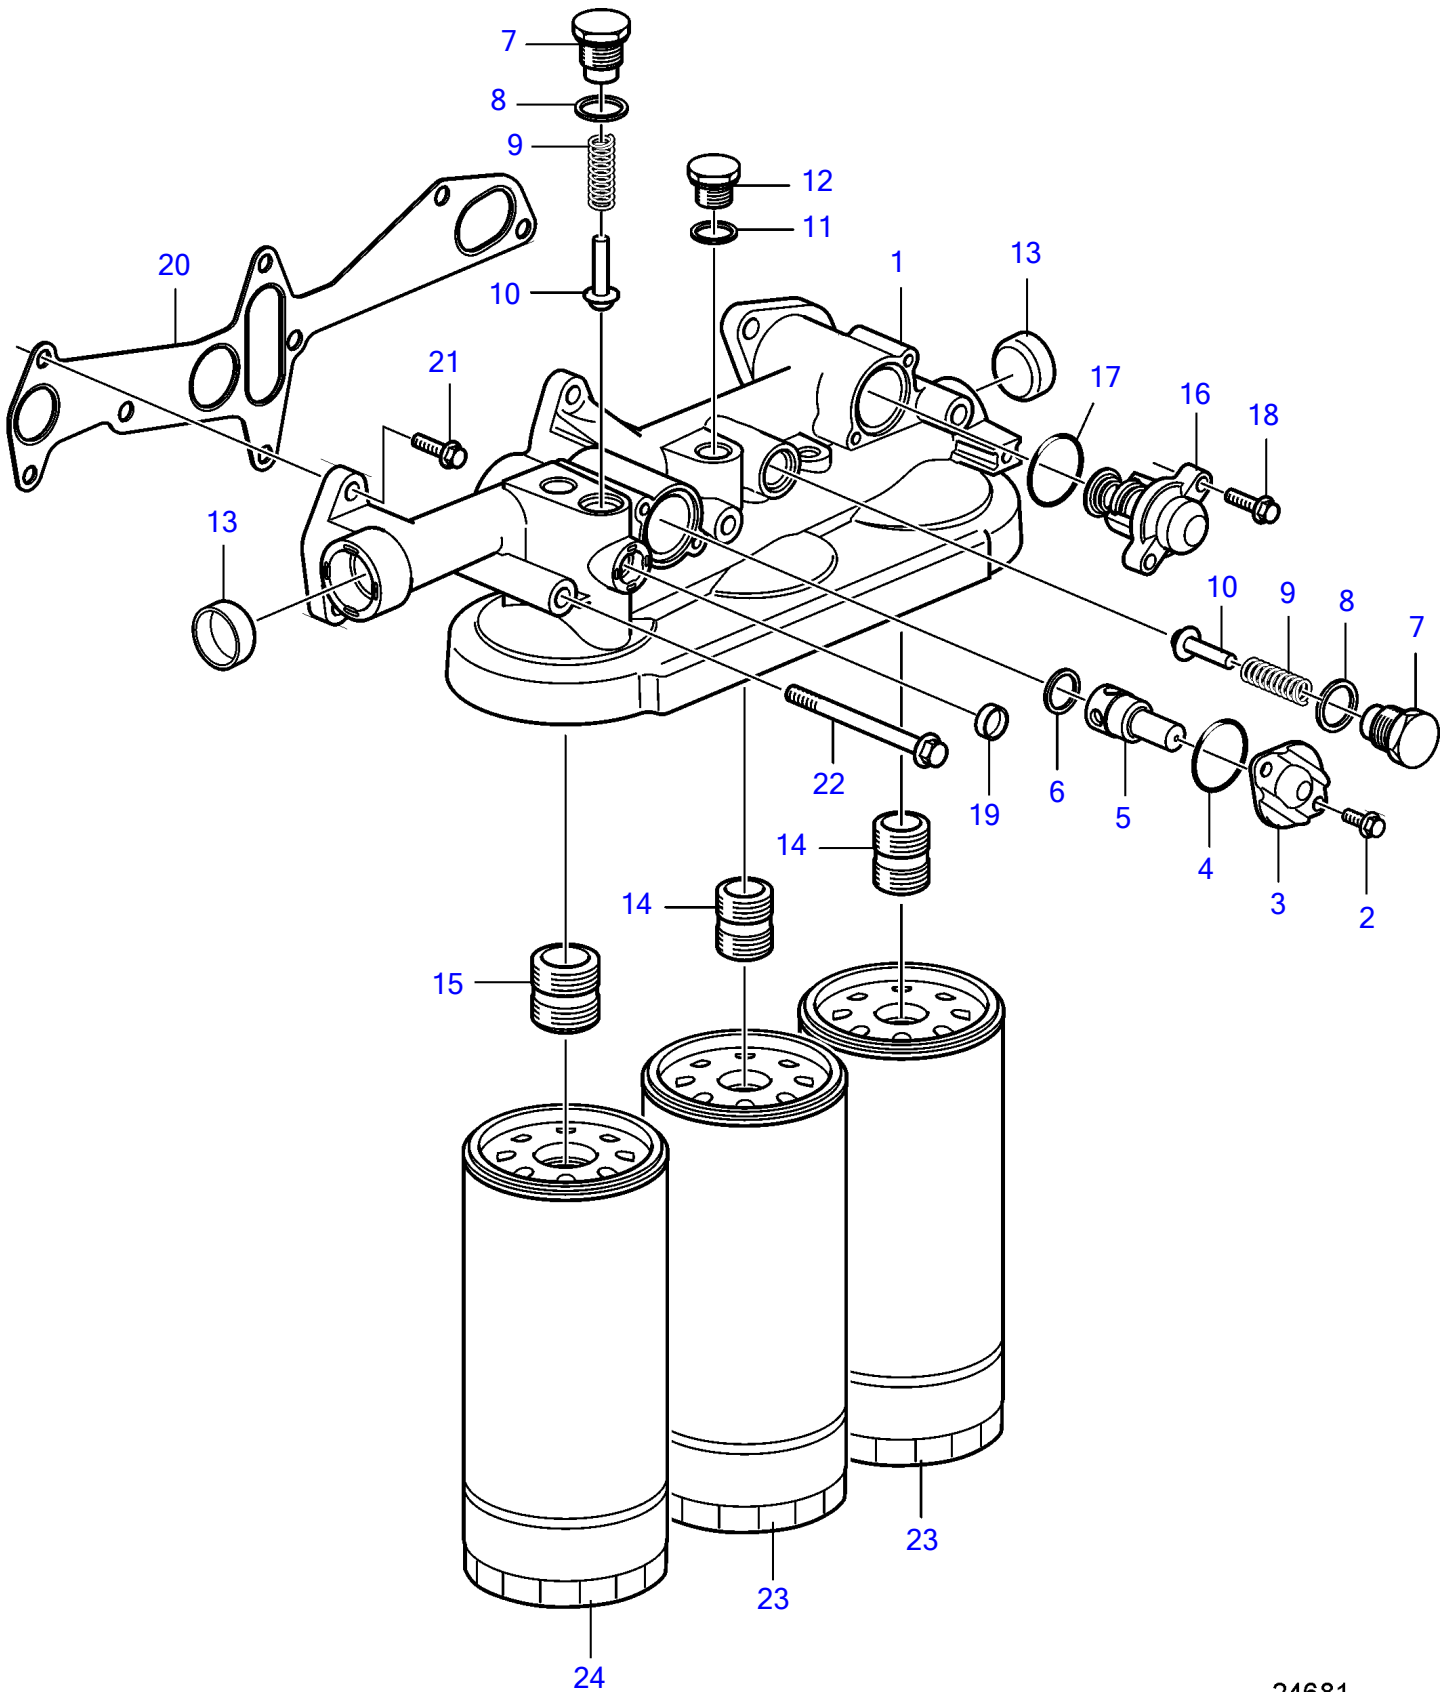

D12D-A MG, D12D-E MG

24681

## D12D-A MG, D12D-E MG

REF	PART NO.	QTY	DESCRIPTION
1		1	Oil filter housing
	8170274	1	• Oil filter housing
2	946544	2	• • Flange screw
3	471648	1	• • Cover
4	949659	1	• • O-ring
5	1546305	1	• • Piston cooling valve
6	469846	1	• • Sealing ring
7	471598	2	• • Plug
8	947627	2	• • Gasket
9	466653	2	• • Compression spring
10	471085	2	• • Valve cone
11	11998	1	• • Gasket
12	960632	1	• • Plug
13	948812	2	• • Cap plug
14	466623	2	• • Nipple
15	469904	1	• • Nipple
16	20903074	1	• • Thermostat
17	949659	1	• • O-ring
18	947542	2	• • Flange screw
19	946778	1	• • Cap plug
20	8170534	1	Gasket
21	945444	5	Flange screw
22	969225	3	Flange screw
23	478736	2	Oil filter
24	477556	1	Oil filter