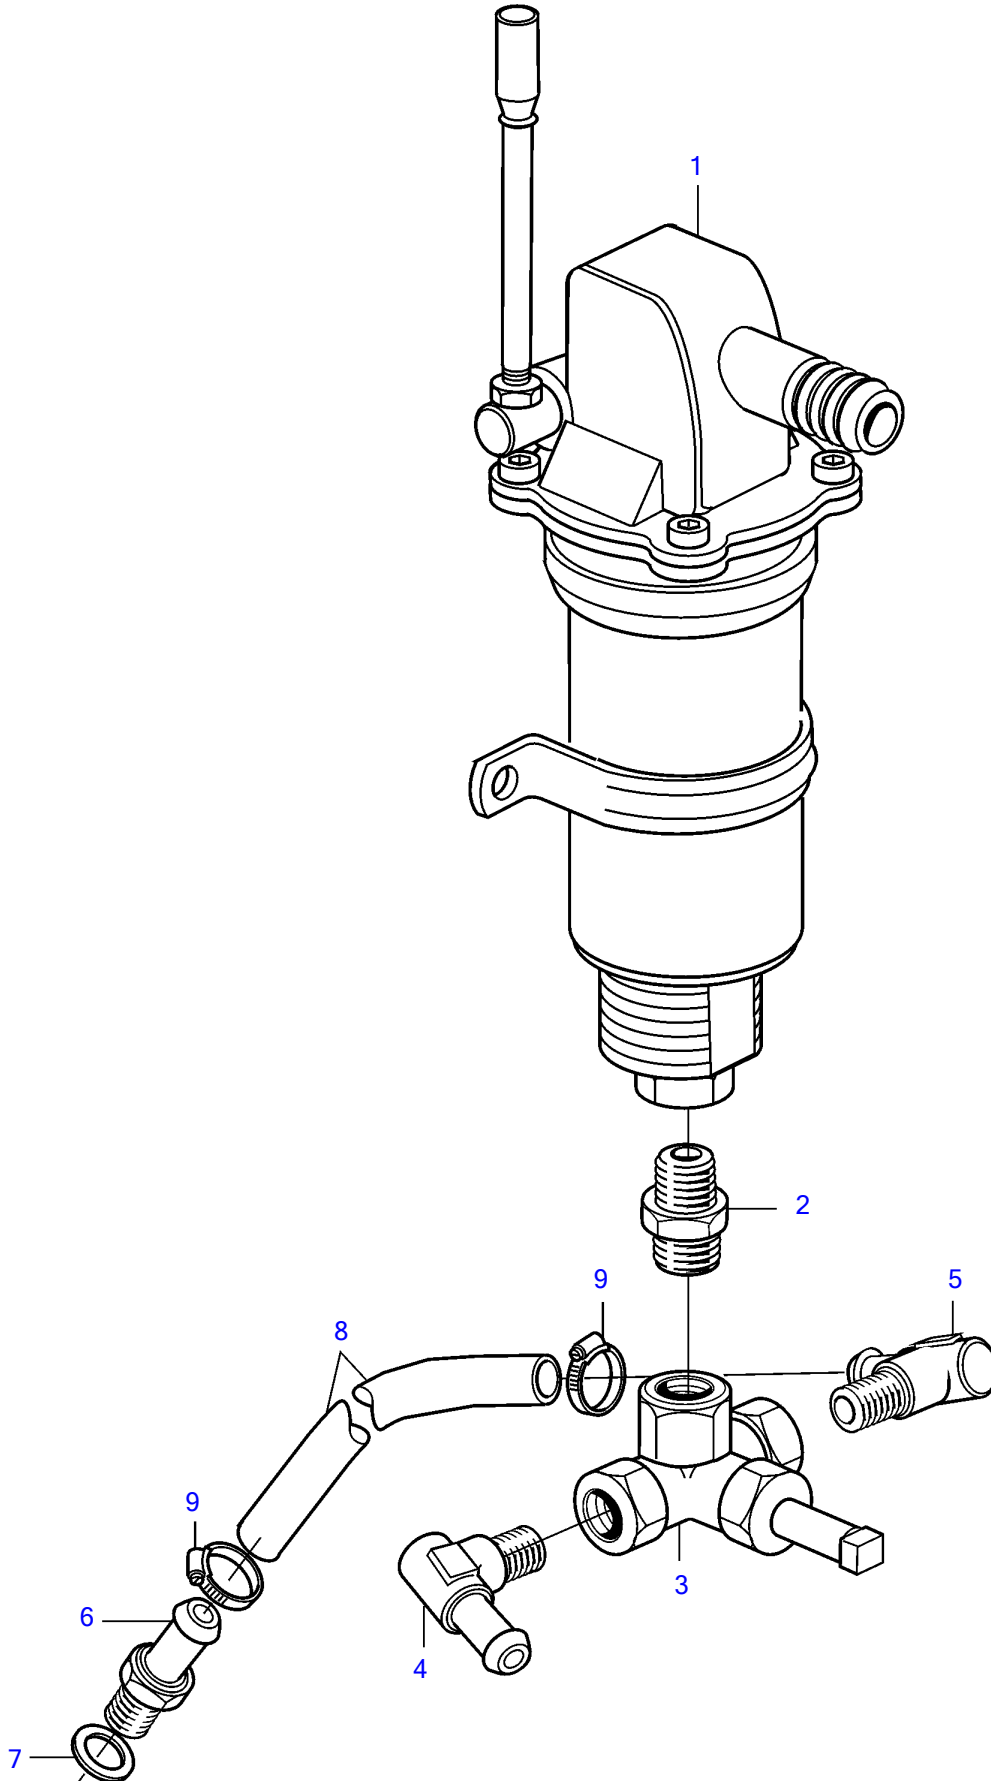

D12D-A MG, D12D-E MG

19291

D12D-A MG, D12D-E MG

REF	PART NO.	QTY	DESCRIPTION
1	3827475	1	Oil drain pump
2	16452	1	Double nipple
3	866572	1	Faucet
4	467716	1	Elbow nipple
5	961607	1	Hose nipple
6	966863	1	Hose nipple
7	11998	1	Gasket
8	941995	1	Hose
9	943472	2	Hose clamp