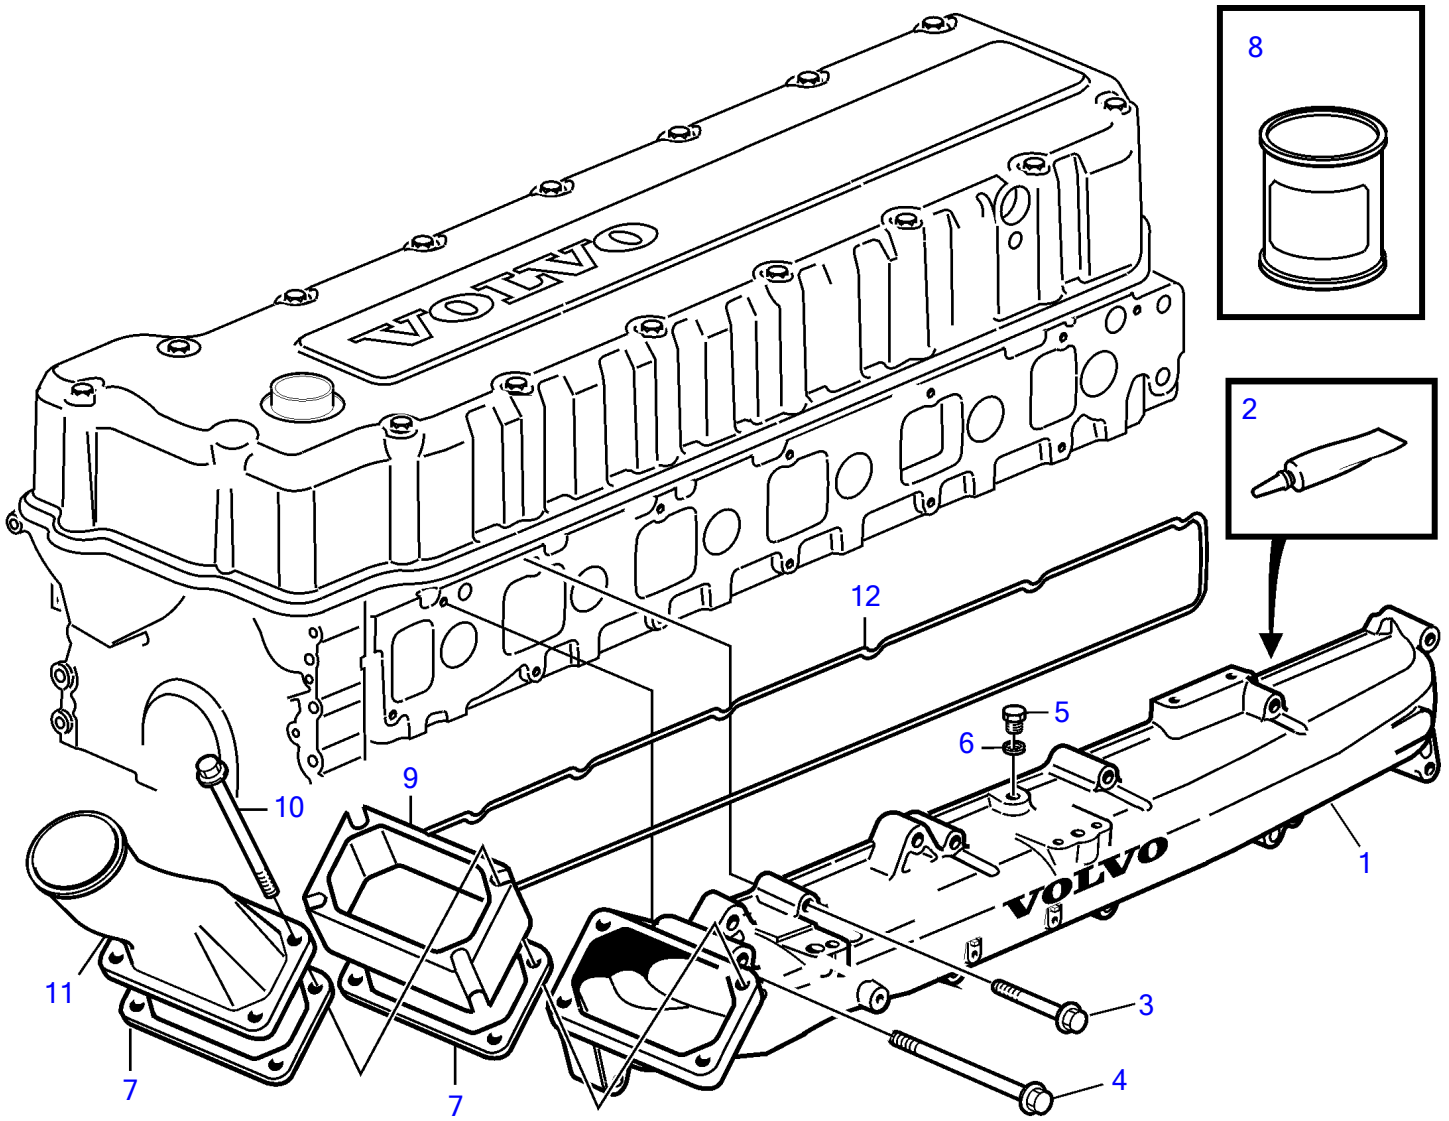

D12D-A MG, D12D-E MG

19335

D12D-A MG, D12D-E MG

REF	PART NO.	QTY	DESCRIPTION	NOTES
1	20464758	1	Inlet pipe	Early type
	20760110	1	Inlet pipe	Late type
2	1161277	X	Sealant	20g
	1161231	X	Sealant	304ml
3	965180	9	Flange screw	L=60mm
	968999	2	Flange screw	L=75mm
4	968892	1	Flange screw	
5	960628	1	Plug	
6	957173	1	Gasket	
7	477314	2	Gasket	
8	591247	X	Sealant	1kg
9	1676806	1	Spacer	
10	968842	4	Flange screw	
11	1676665	1	Charge air pipe	
12	20463858	1	Gasket	For 20760110