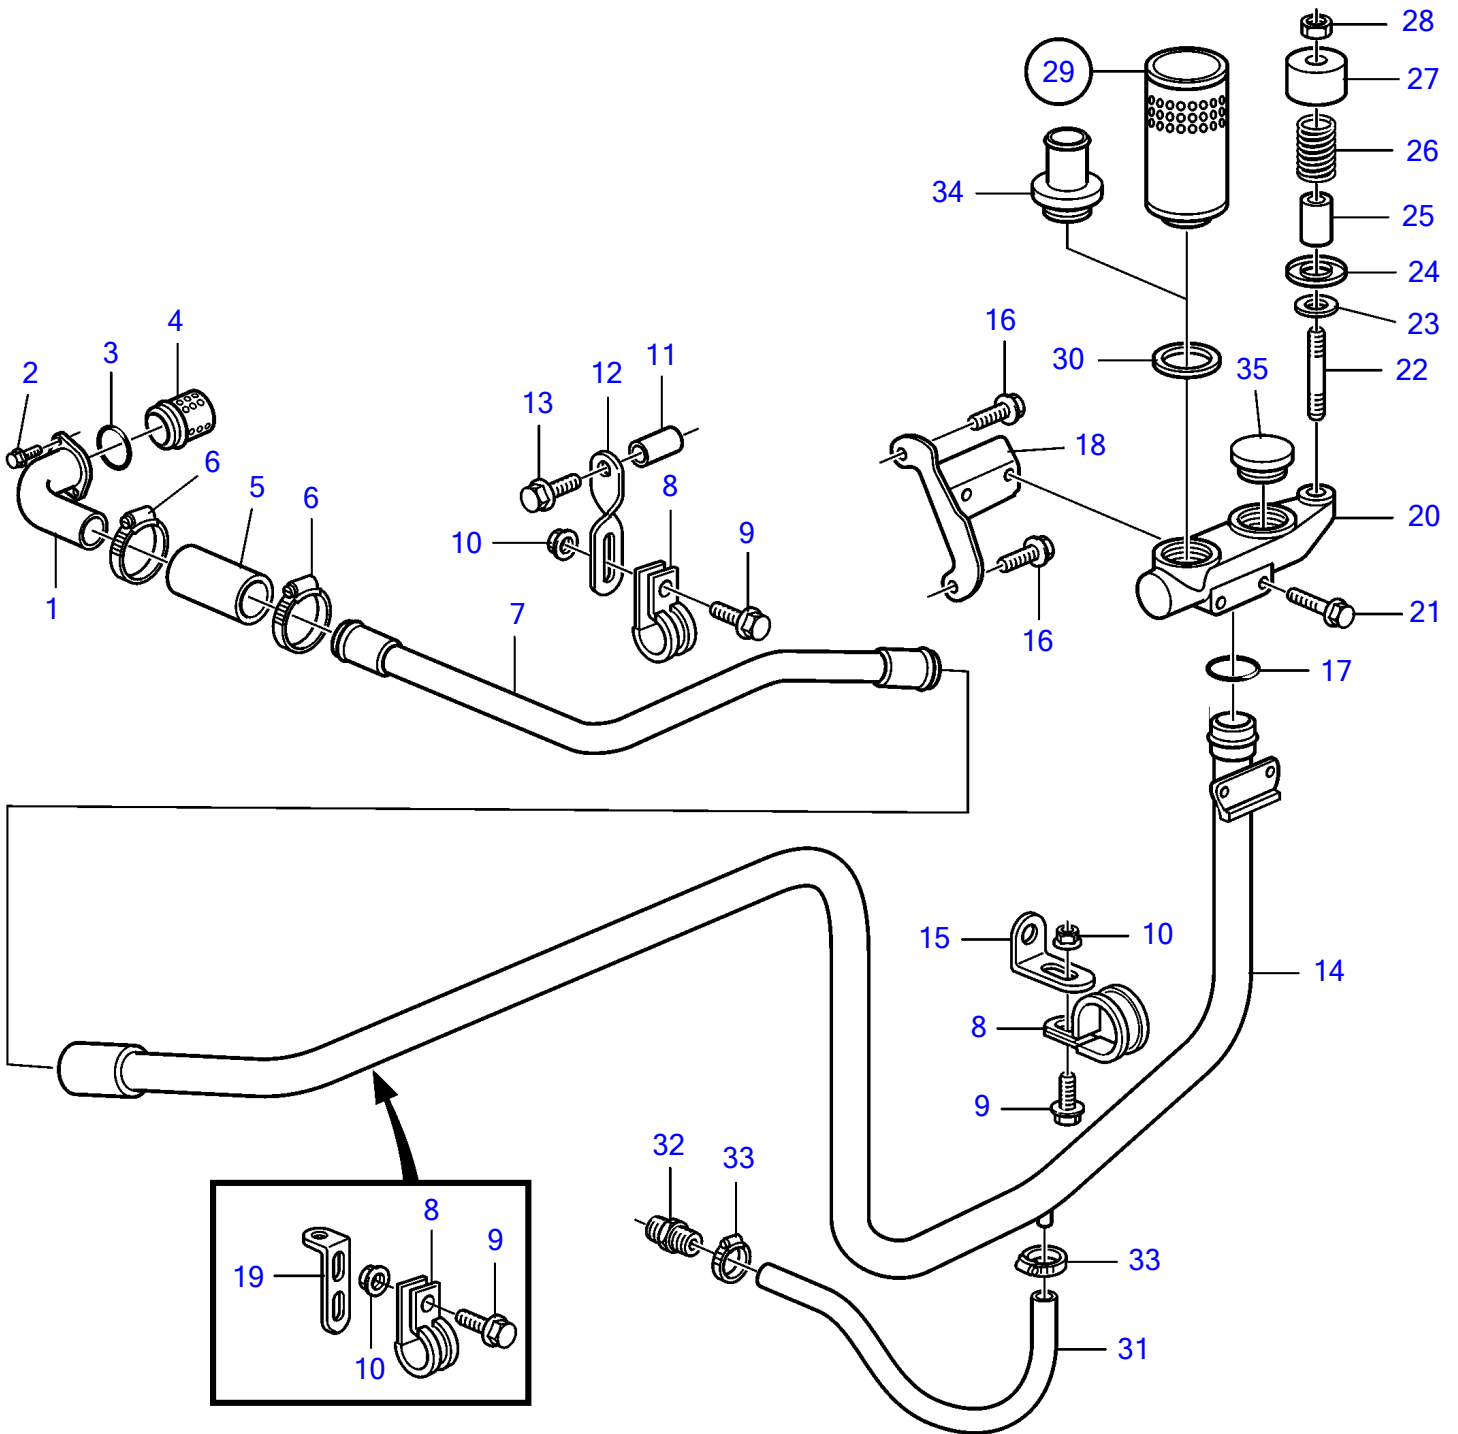

D12D-A MG, D12D-E MG

23641

D12D-A MG, D12D-E MG

REF	PART NO.	QTY	DESCRIPTION	NOTES
1	3827462	1	Hose connection	
2	945444	2	Flange screw	
3	3165097	1	Sealing ring	
4	3165095	1	Cup	
5	942707	X	Hose	L=100mm
6	961669	2	Hose clamp	
7	3835437	1	Tube	
8	947827	4	Clamp	
9	946440	4	Flange screw	
10	945408	4	Flange nut	
11	821540	1	Spacer sleeve	
12	1136551	1	Anchorage	
13	947760	1	Flange screw	
14	3838148	1	Tube	
15	965556	1	Bracket	
16	965185	2	Flange screw	
17	421158	1	Sealing ring	
18		1	Bracket	
19	965553	1	Bracket	
20	3826199	1	Connector housing	
21	965180	2	Flange screw	
22	924058	1	Stud	
23	421158	1	Sealing ring	
24	842972	1	Valve disc	
25	842974	1	Spacer sleeve	
26	843301	1	Spring	
27	842975	1	Protecting casing	
28	963105	1	Lock nut	
29	876069	2	Filter	
30	843449	2	• Gasket	
31	3524376	X	Hose	L=250mm
32	942722	1	Nipple	
33	961663	2	Hose clamp	
34	845260	1	Hose attachment	
35	3836106	1	Plug	Used when hose connection 845260 is mounted.