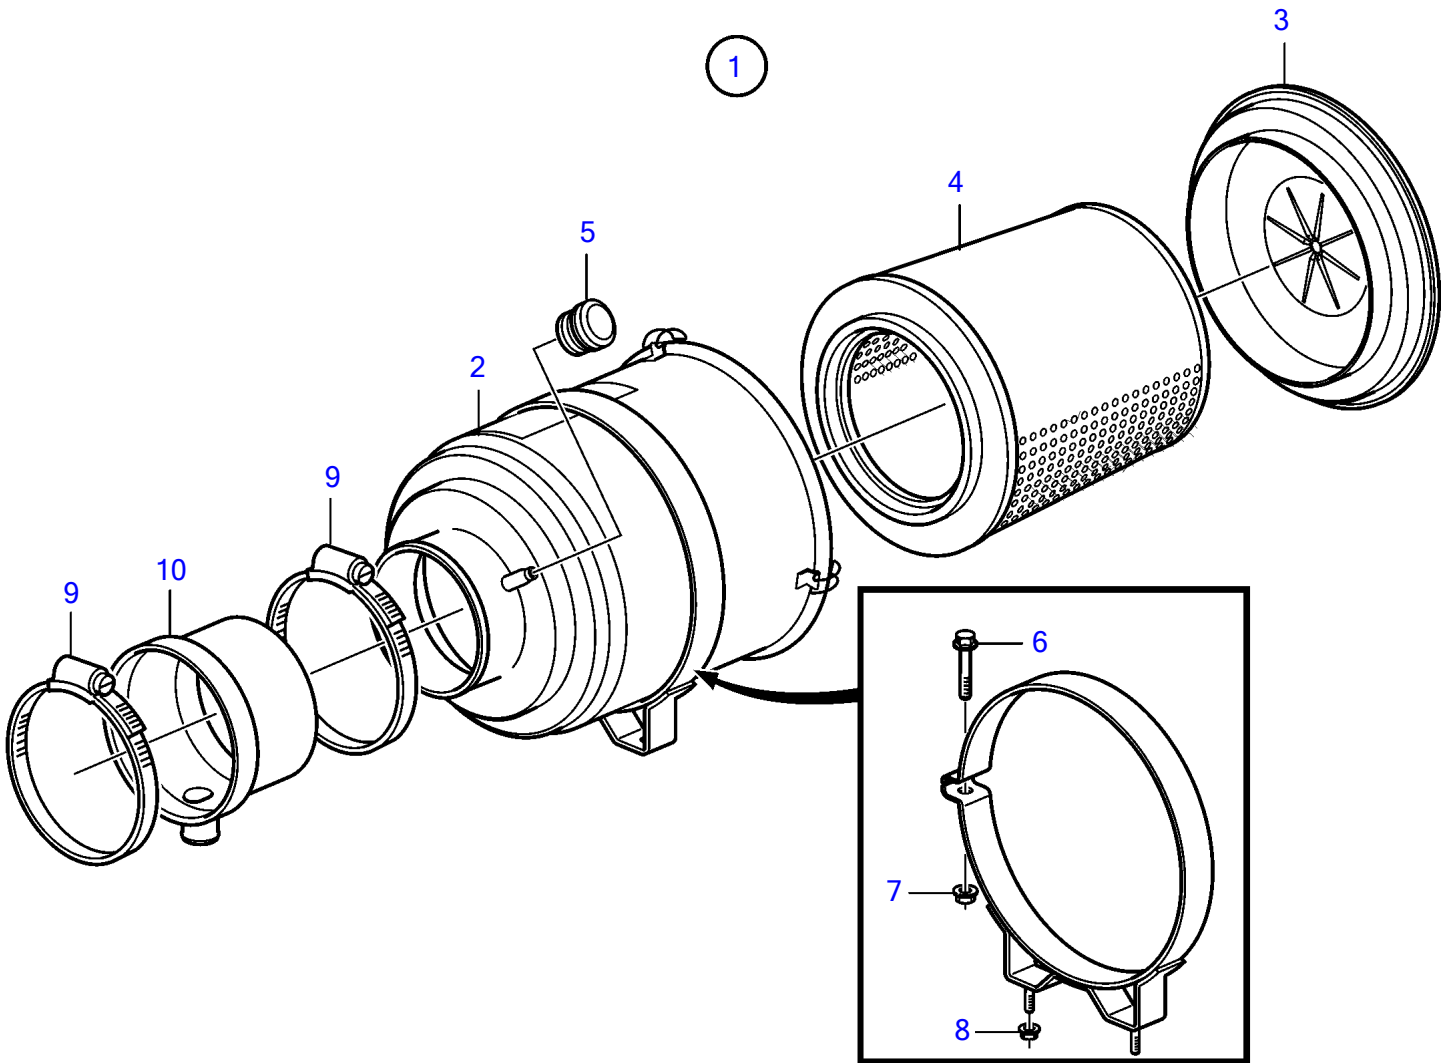

D12D-A MG, D12D-E MG

23219

D12D-A MG, D12D-E MG

REF	PART NO.	QTY	DESCRIPTION
1	3883947	1	Air filter
2		1	• Filter housing
3		1	• Lock
4	3885441	1	• Air filter insert
5	3828765	1	• Pressure drop indica
6		1	• Flange screw
7		1	• Flange nut
8	945408	2	Flange nut
9	961907	2	Hose clamp
10	3588022	1	Rubber collar